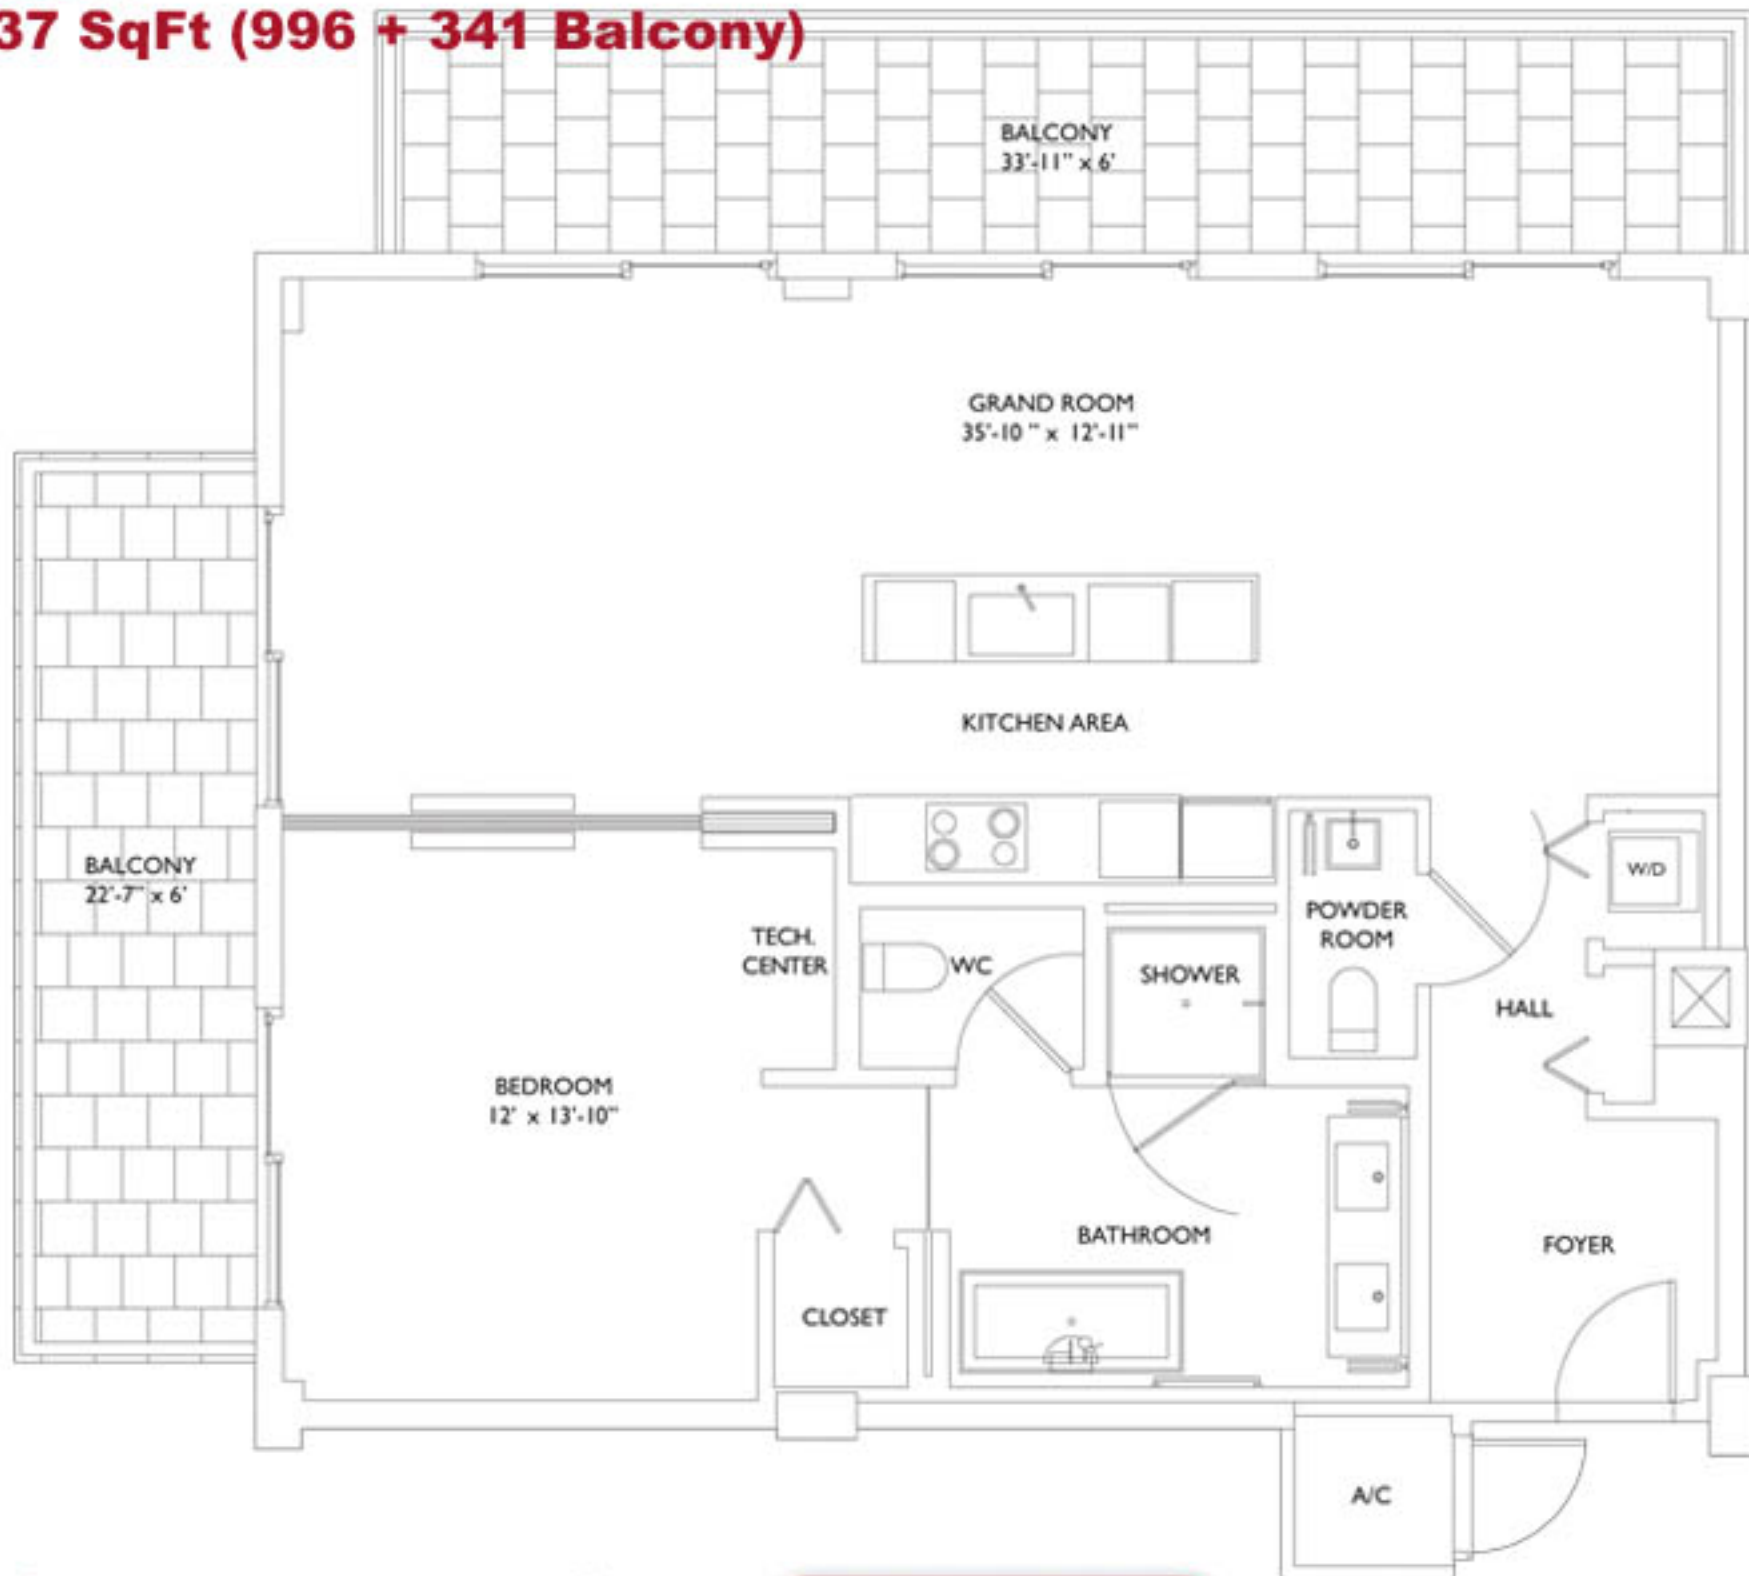

Boulan South Beach

Unit 02

1B/1.5B

1337 SqFt (996 + 341 Balcony)

Condoideas Realty Group

90 Alton Road

Miami Beach, FL, 33139

www.condoideas.com