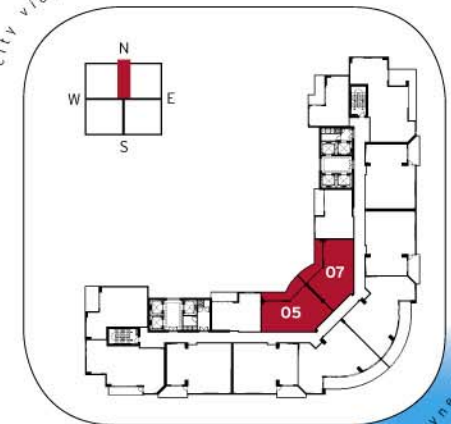

tower residences

unit b

1 bed & 1-1/2 bath

residence	797 sq.ft.	74.0 m ²
terrace	158 sq.ft.	14.7 m ²
total	955 sq.ft.	88.7 m ²

city view

biscayne bay