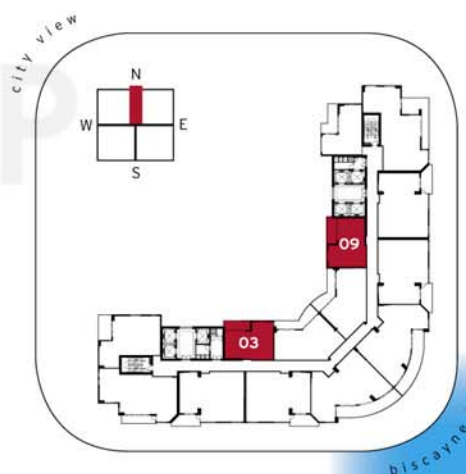

tower residences
unit a
1 bed & 1 bath

residence	605 sq.ft.	56.2 m ²
terrace	88 sq.ft.	8.2 m ²
total	693 sq.ft.	64.4 m²

biscayne bay