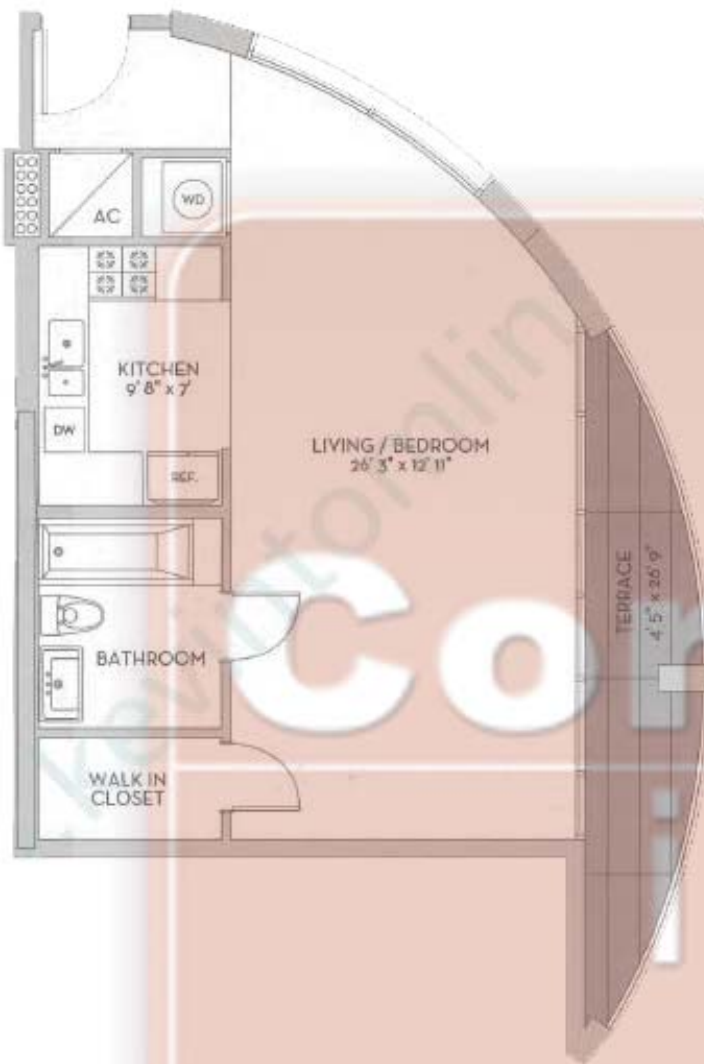

Unit G Studio

Type	Units	Living Area	Terrace	Total
G	211 - 511	597 sq ft	83 sq ft	690 sq ft
G	608	55 sq mt	9 sq mt	64 sq mt

Contact: Condoideas.com

Tel.(305) 428-2439

Fax.(305) 675-2779

Email. Info@condoideas.com