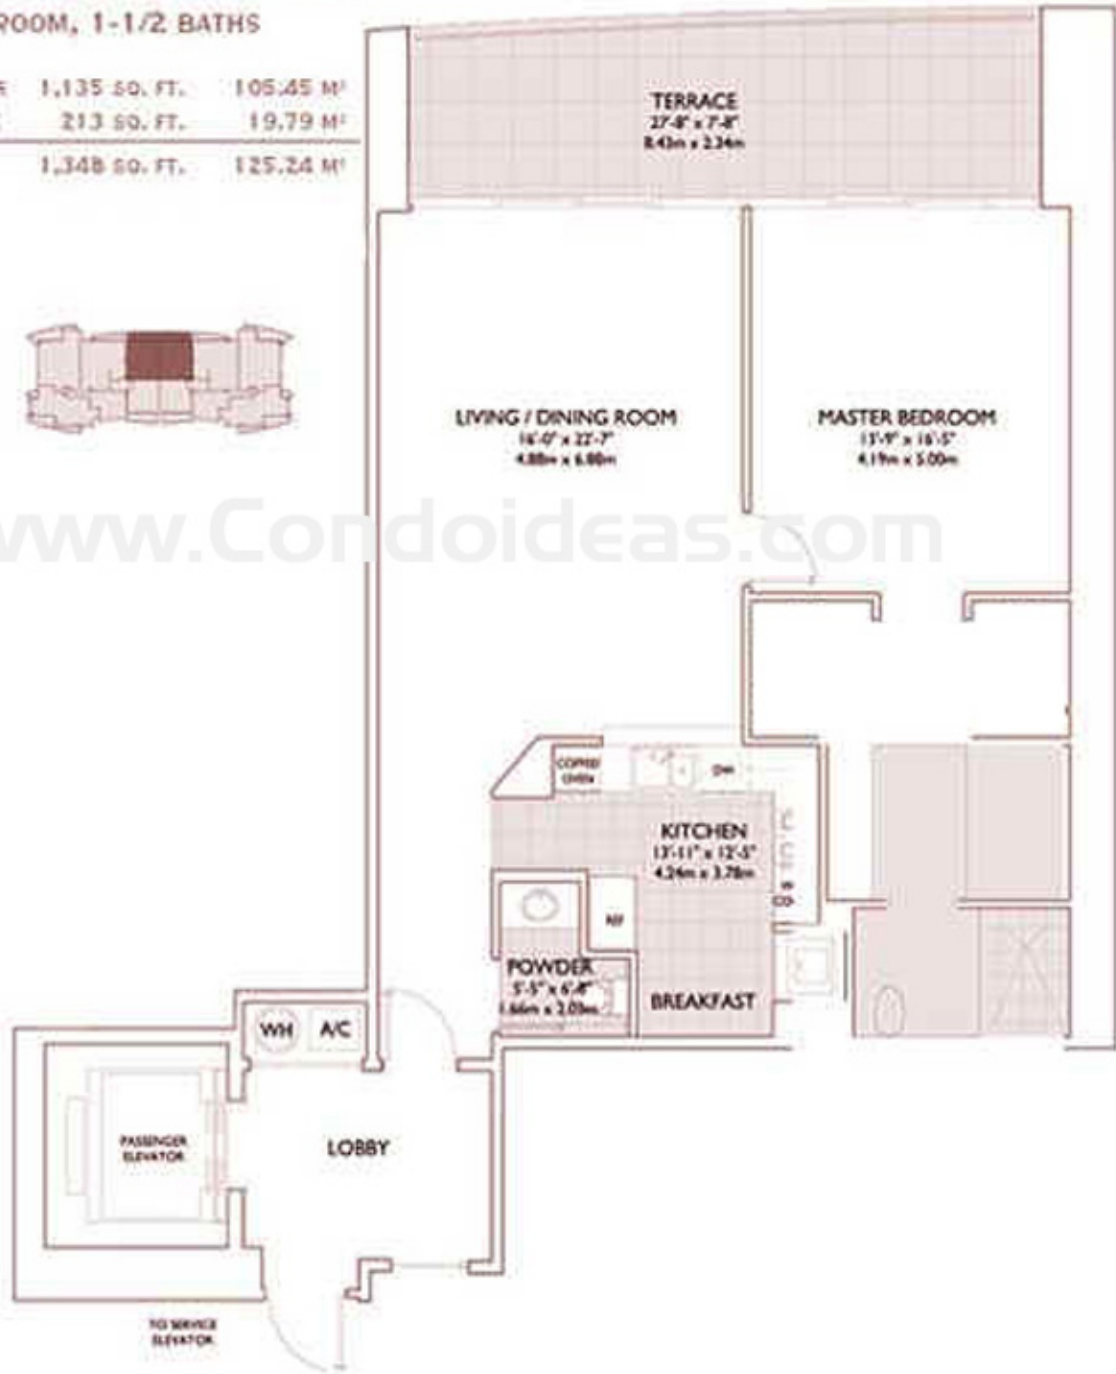

RESIDENCE D2

1 BEDROOM, 1-1/2 BATHS

INTERIOR	1,135 SQ. FT.	105.45 M ²
TERRACE	213 SQ. FT.	19.79 M ²
TOTAL	1,348 SQ. FT.	125.24 M ²

UNIT LINE 05 & 07 From Floors 8 to 17

Contact: Condoideas.com

Tel.(305) 428-2439