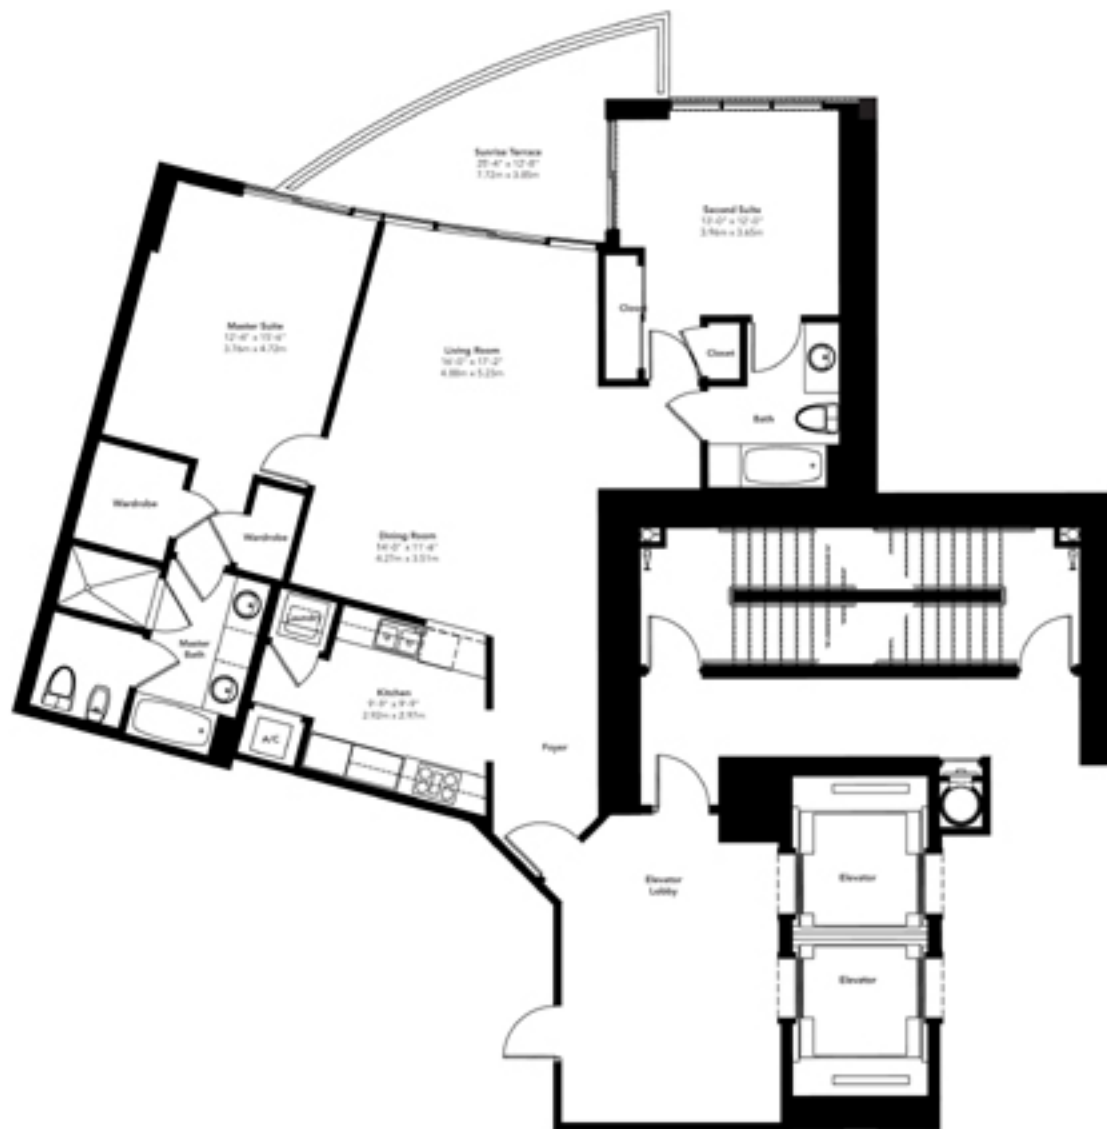

RESIDENCE L

2 BEDROOMS, 2 BATHS

1,437 sq. ft. 133.57m
159 sq. ft. 14.77m balcony

1,596 sq. ft. 148.34m total

Contact: Condoideas.com
Tel: (366) 428-2438
Fax: (366) 675-2179
Email: info@condoideas.com
Web: www.condoideas.com