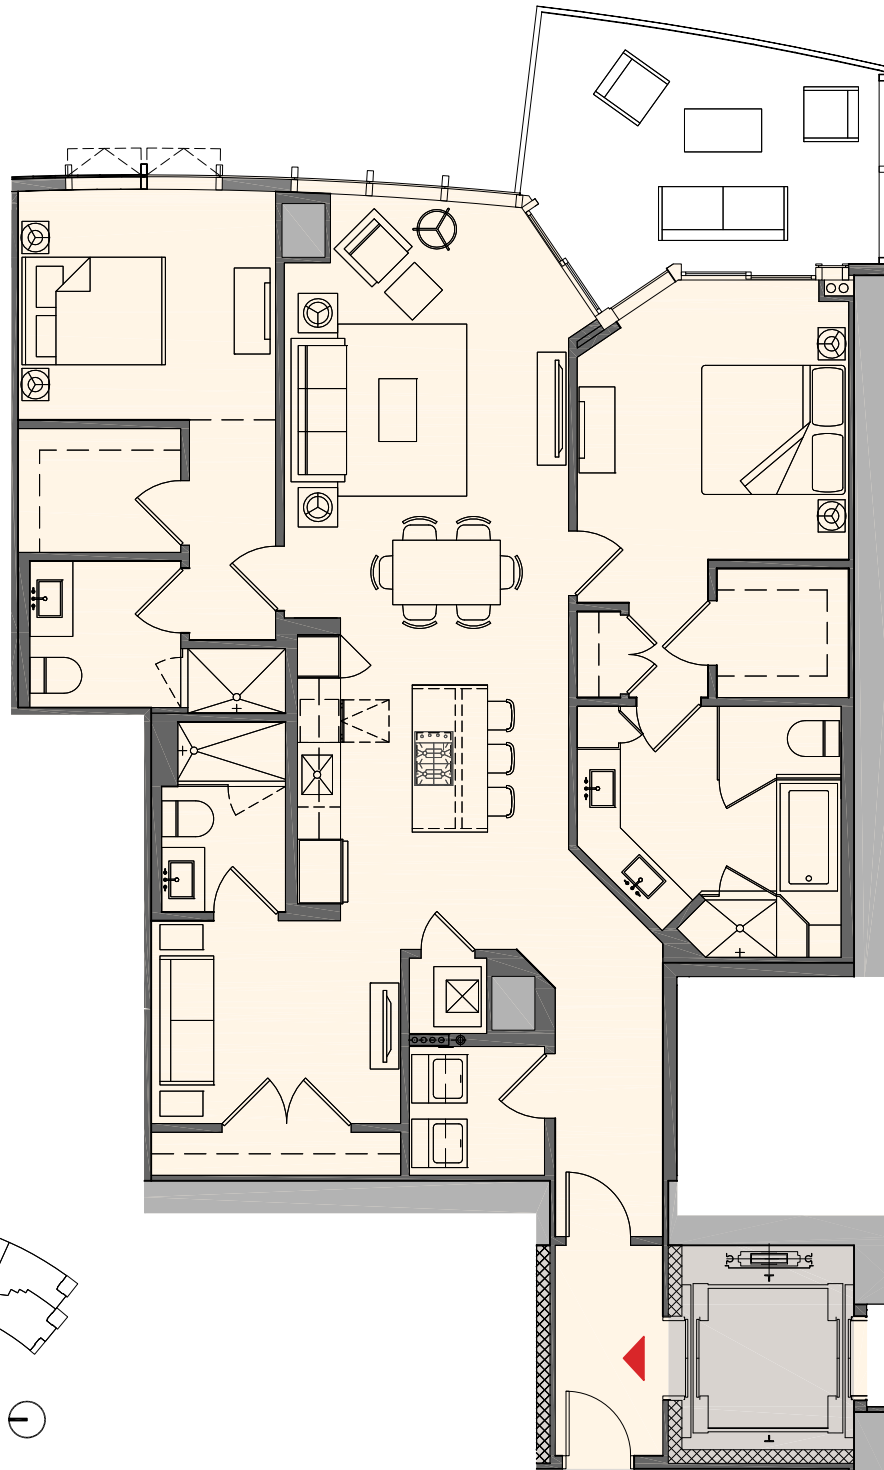

Residence C2

2 Bedroom + Den | 3 Bath

Interior:	1,690 sq. ft.	157 m ²
Outdoor:	187 sq. ft.	17 m ²
Total:	1,877 sq. ft.	174 m ²

These drawings are conceptual only and are for the convenience of reference. They should not be relied upon as representations, express or implied, of the final detail of the residences. Units shown are examples of unit types and may not depict actual units. Stated square footages are ranges for a particular unit type and are measured to the exterior boundaries of the exterior walls and the centerline of interior demising walls and in fact vary from the area that would be determined by using the description and definition of the "Unit" set forth in the Declaration (which generally only includes the interior airspace between the perimeter walls and excludes interior structural components).