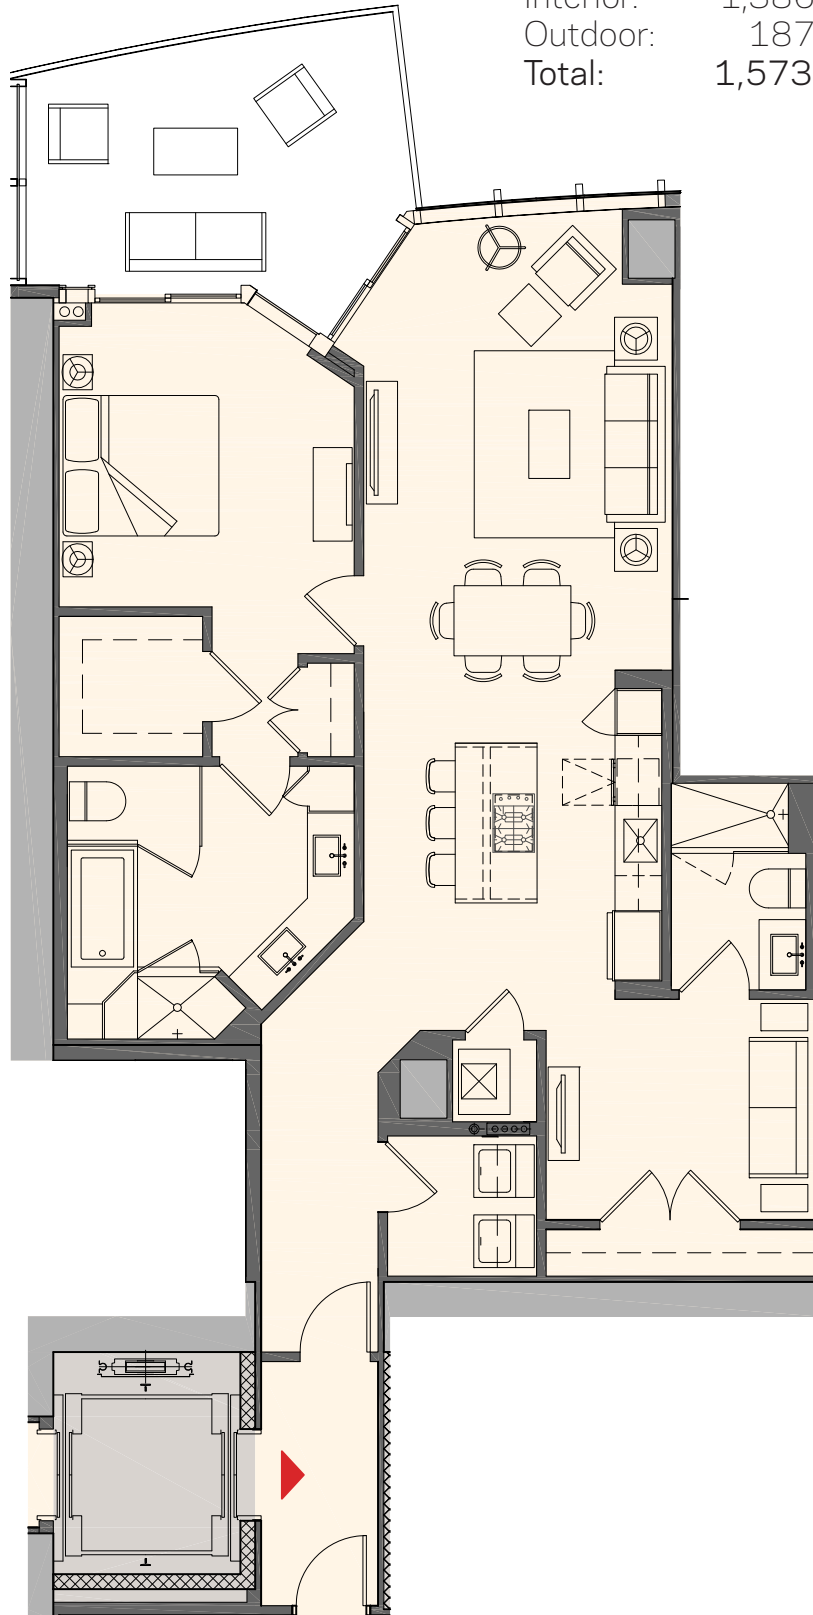

Residence B2

1 Bedroom + Den | 2 Bath

Interior:	1,386 sq. ft.	129 m ²
Outdoor:	187 sq. ft.	17 m ²
Total:	1,573 sq. ft. 	146 m²

These drawings are conceptual only and are for the convenience of reference. They should not be relied upon as representations, express or implied, of the final detail of the residences. Units shown are examples of unit types and may not depict actual units. Stated square footages are ranges for a particular unit type and are measured to the exterior boundaries of the exterior walls and the centerline of interior demising walls and in fact vary from the area that would be determined by using the description and definition of the "Unit" set forth in the Declaration (which generally only includes the interior airspace between the perimeter walls and excludes interior structural components).