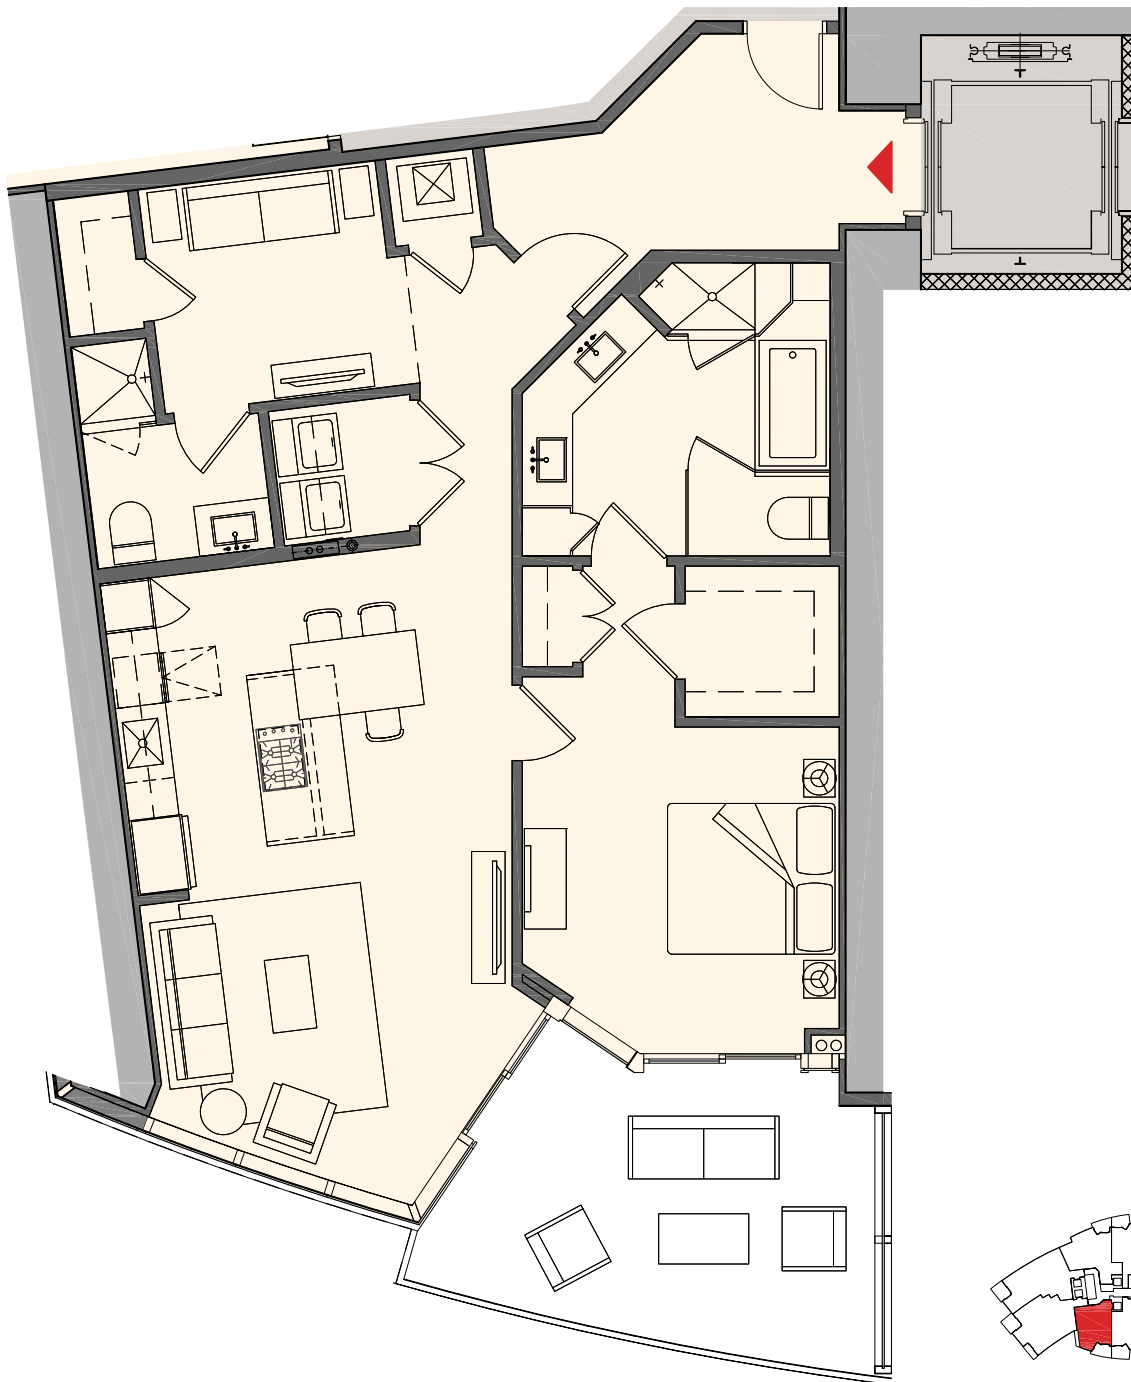

Residence A1

1 Bedroom + Den | 2 Bath

Interior:	1,294 sq. ft.	120 m ²
Outdoor:	197 sq. ft.	18 m ²
Total:	1,491 sq. ft.	138 m ²

These drawings are conceptual only and are for the convenience of reference. They should not be relied upon as representations, express or implied, of the final detail of the residences. Units shown are examples of unit types and may not depict actual units. Stated square footages are ranges for a particular unit type and are measured to the exterior boundaries of the exterior walls and the centerline of interior demising walls and in fact vary from the area that would be determined by using the description and definition of the "Unit" set forth in the Declaration (which generally only includes the interior airspace between the perimeter walls and excludes interior structural components).