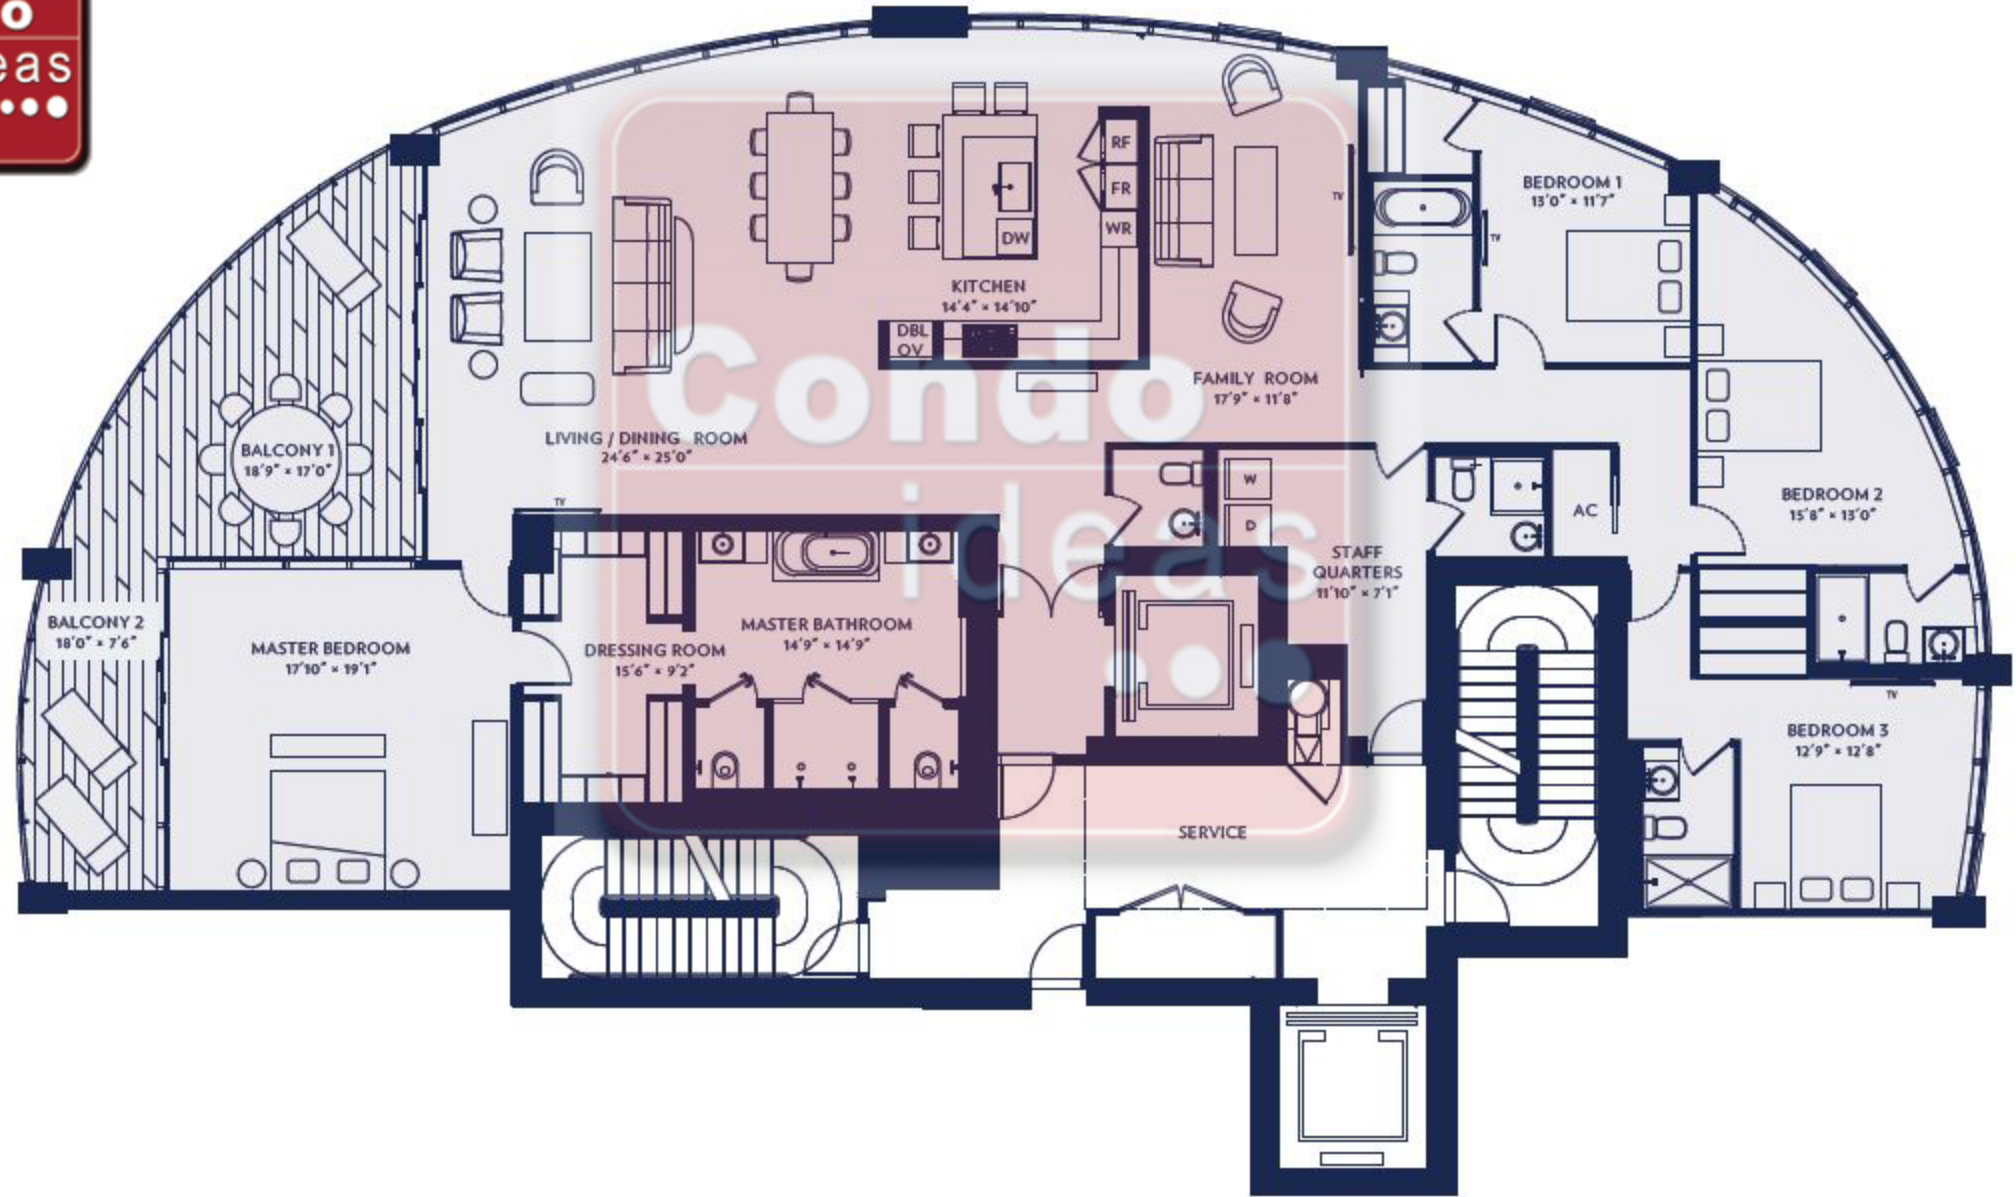

3,592 SQ FT INTERIOR
458 SQ FT EXTERIOR

BAY VIEW

GROVE VIEW

TOWER 1

TOWER 2

TOWER 3