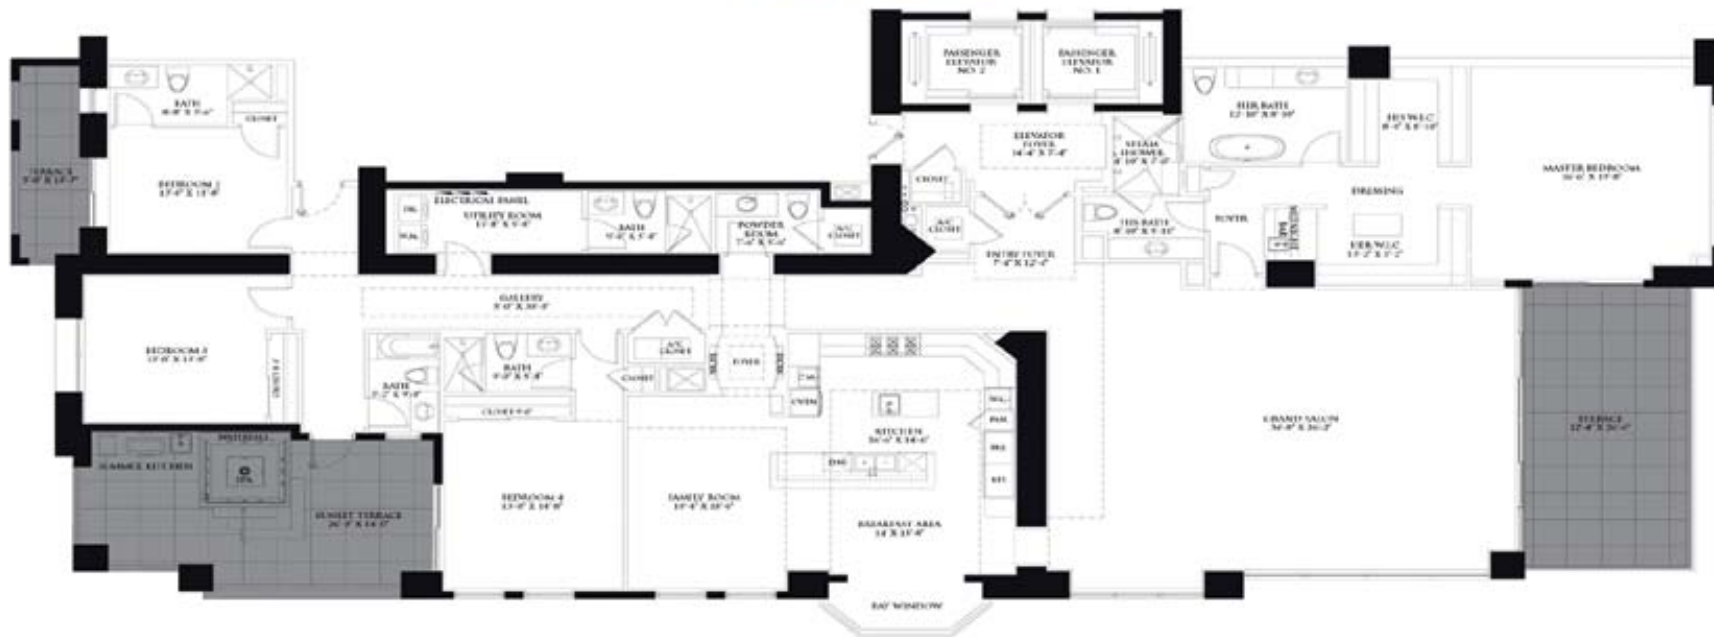

THE MANSIONS AT ACQUALINA  
*Private Residences*

**VILLA DI BOTTICELLI**

4 BEDROOMS / OPTIONAL 5 BEDROOMS | 6-5 BATHS | GRAND SALON | FAMILY ROOM | EAT-IN KITCHEN | STAFF ROOM | SPA | SUMMER KITCHEN

ENCLOSED AREA: 8,609 SQ. FT. | 428.1 SQ. METERS  
 TERRACE AREA: 854 SQ. FT. | 79.6 SQ. METERS  
 TOTAL AREA: 9,463 SQ. FT. | 877.7 SQ. METERS

PAINT TO PAINT  
 RESIDENCE: 6,925 SQ. FT. | 374.3 SQ. METERS