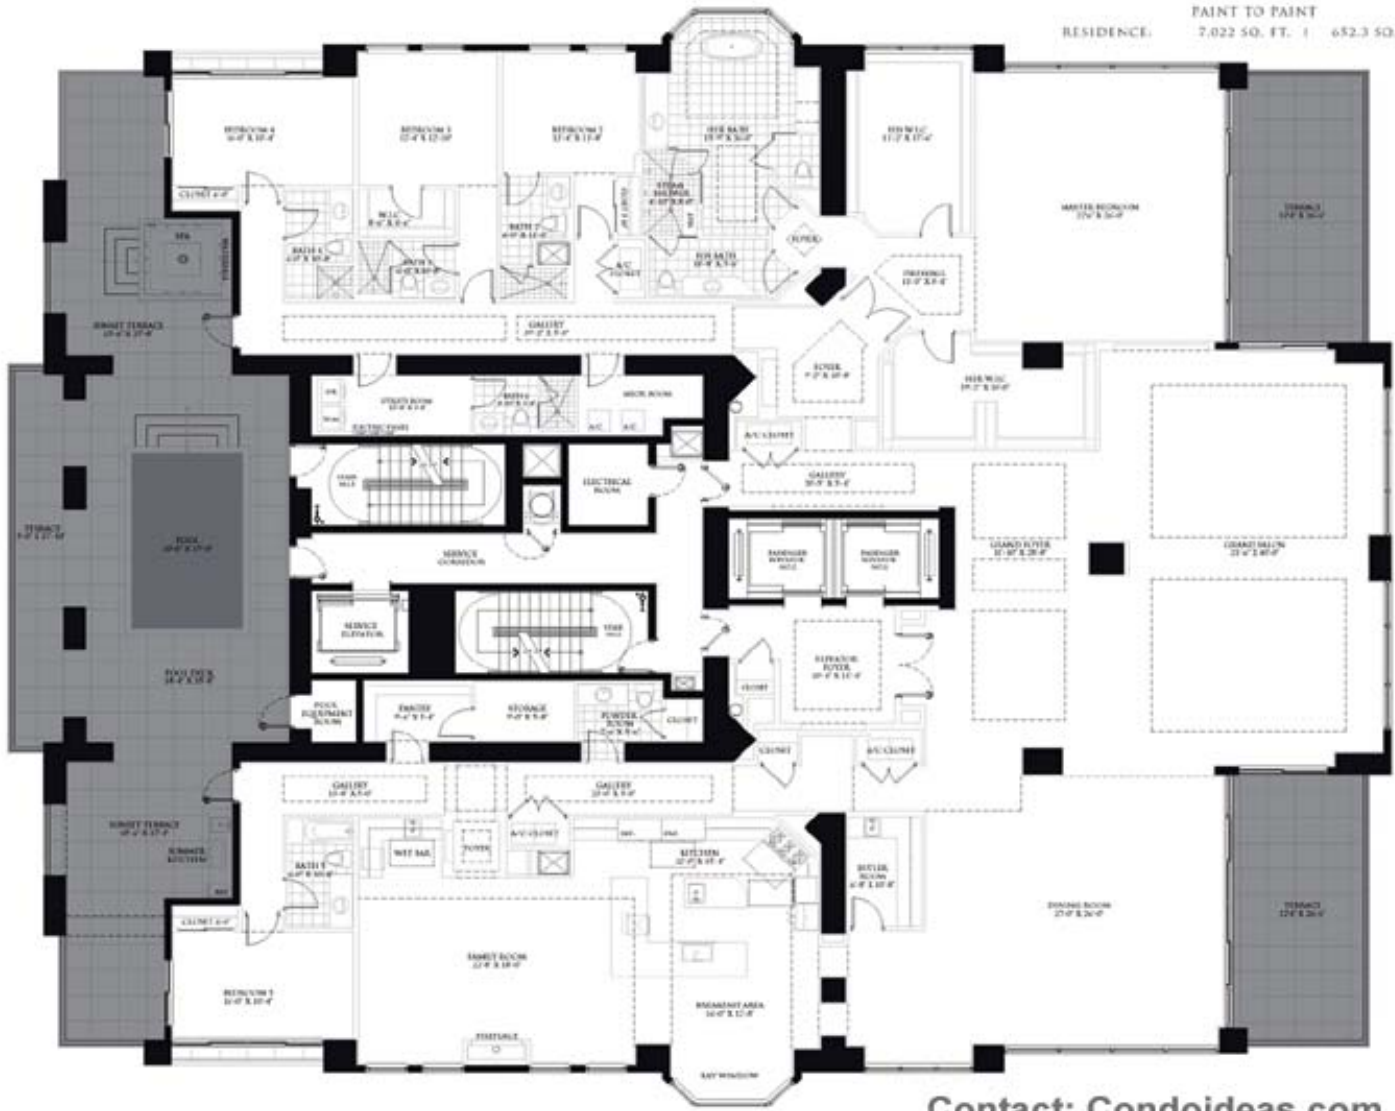

PALAZZO DI SABBIA

5 BEDROOMS | 7.5 BATHS | PRIVATE POOL | PRIVATE SPA | SUMMER KITCHEN
 GRAND SALON | FORMAL DINING ROOM | FAMILY ROOM
 KITCHEN | BREAKFAST ROOM | BUTLER ROOM

THE MANSIONS AT ACQUALINA

Private Residences

ENCLOSED AREA: 8,488 SQ. FT. | 788.3 SQ. METERS
 TERRACE AREA: 2,428 SQ. FT. | 225.5 SQ. METERS
 TOTAL AREA: 10,916 SQ. FT. | 1,014.1 SQ. METERS

PAINT TO PAINT
 RESIDENCE: 7,022 SQ. FT. | 652.3 SQ. METERS