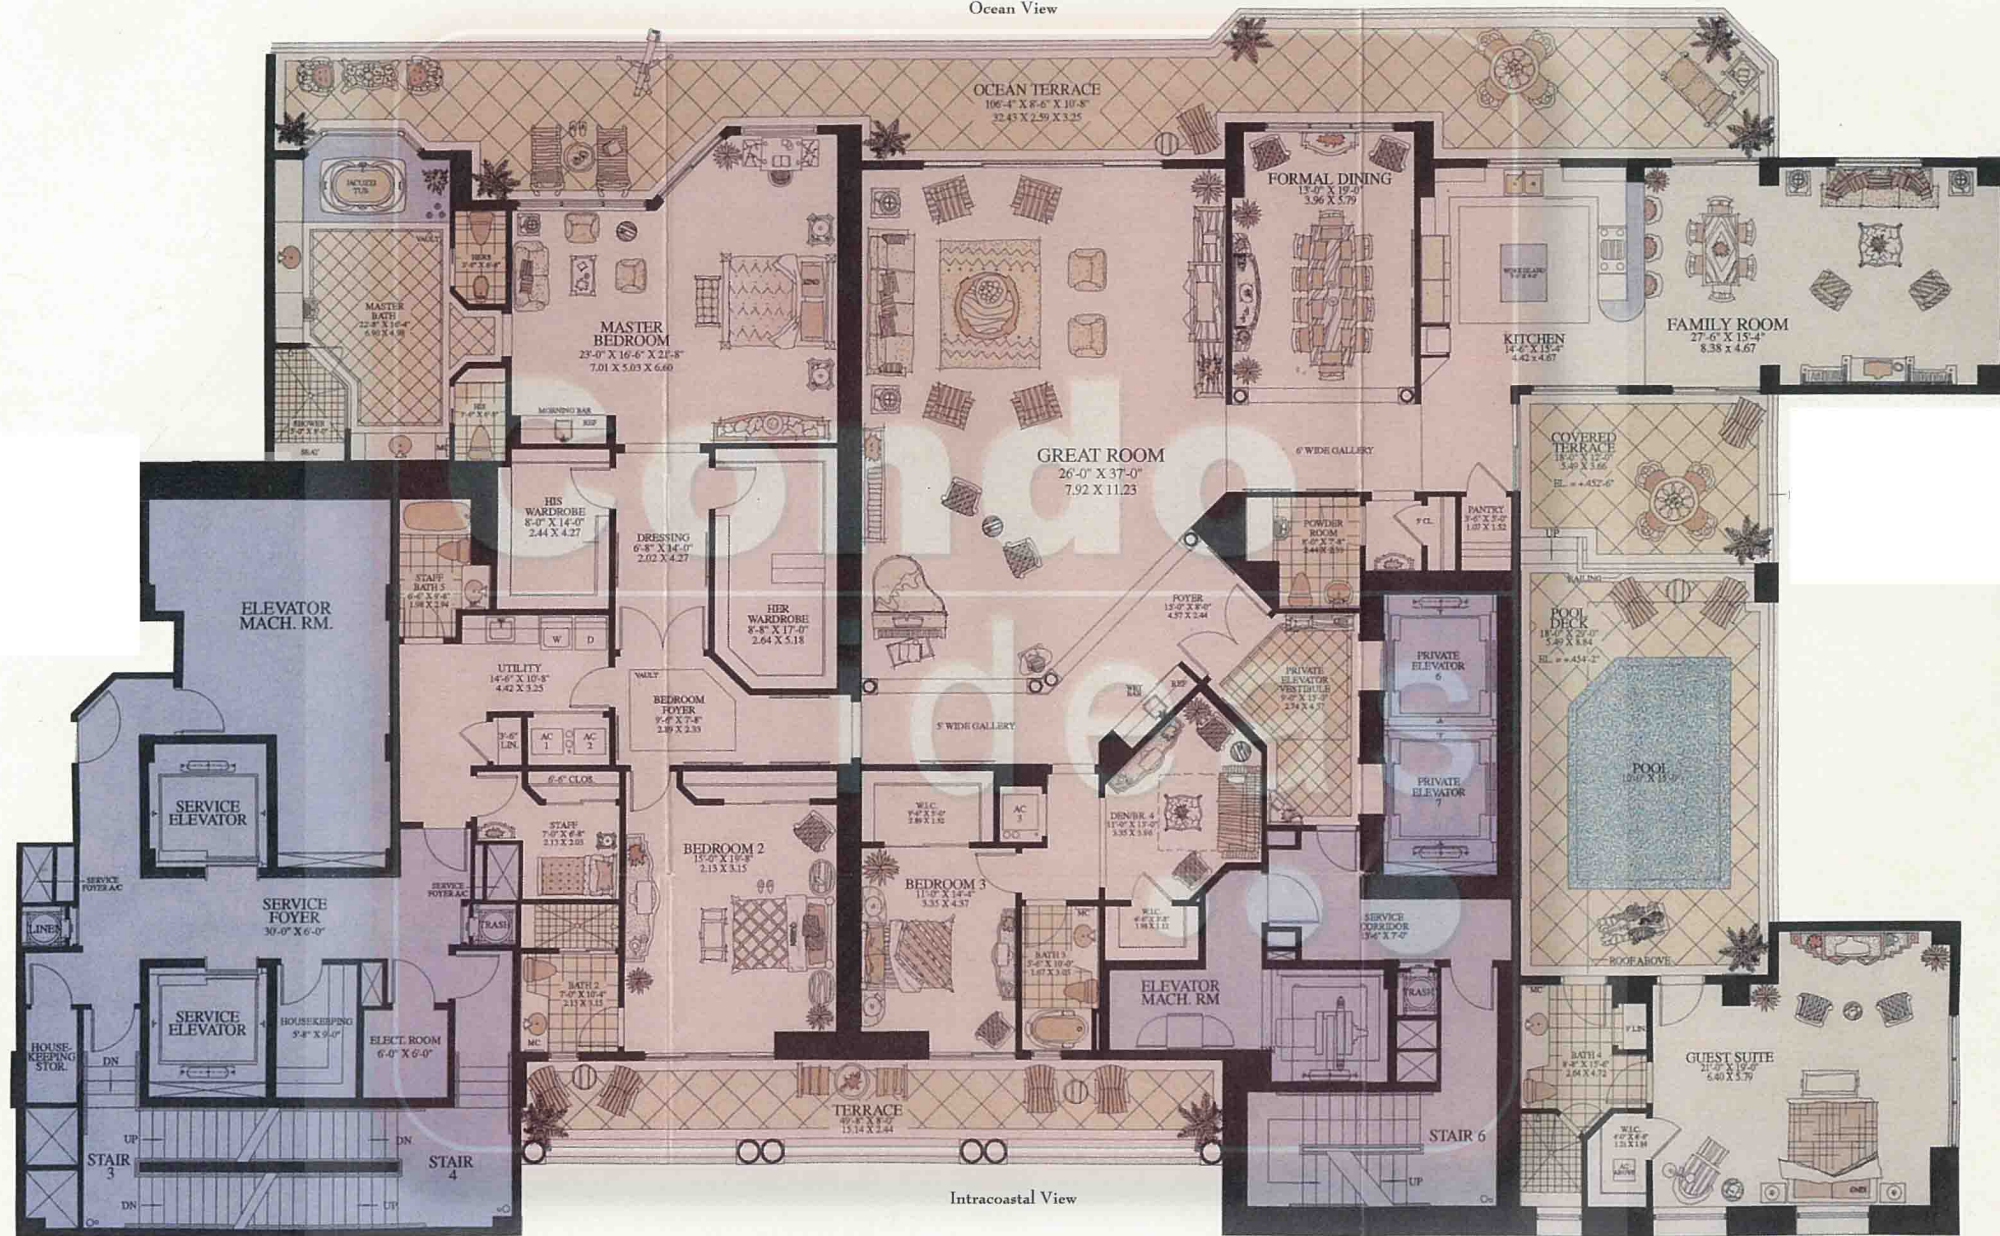

VILLA D'ESTE

Ocean View

Intracoastal View

PENTHOUSE
Features

VILLA D'ESTE ~ 5 BEDROOM, 5 1/2 BATH,
FAMILY ROOM, STAFF QUARTERS AND POOL

ENCLOSED AREA	5,775 sq. Ft.	536.52 M ²
BALCONY AREA	1,990 sq. Ft.	184.88 M ²
TOTAL AREA	7,765 sq. Ft.	721.40 M ²