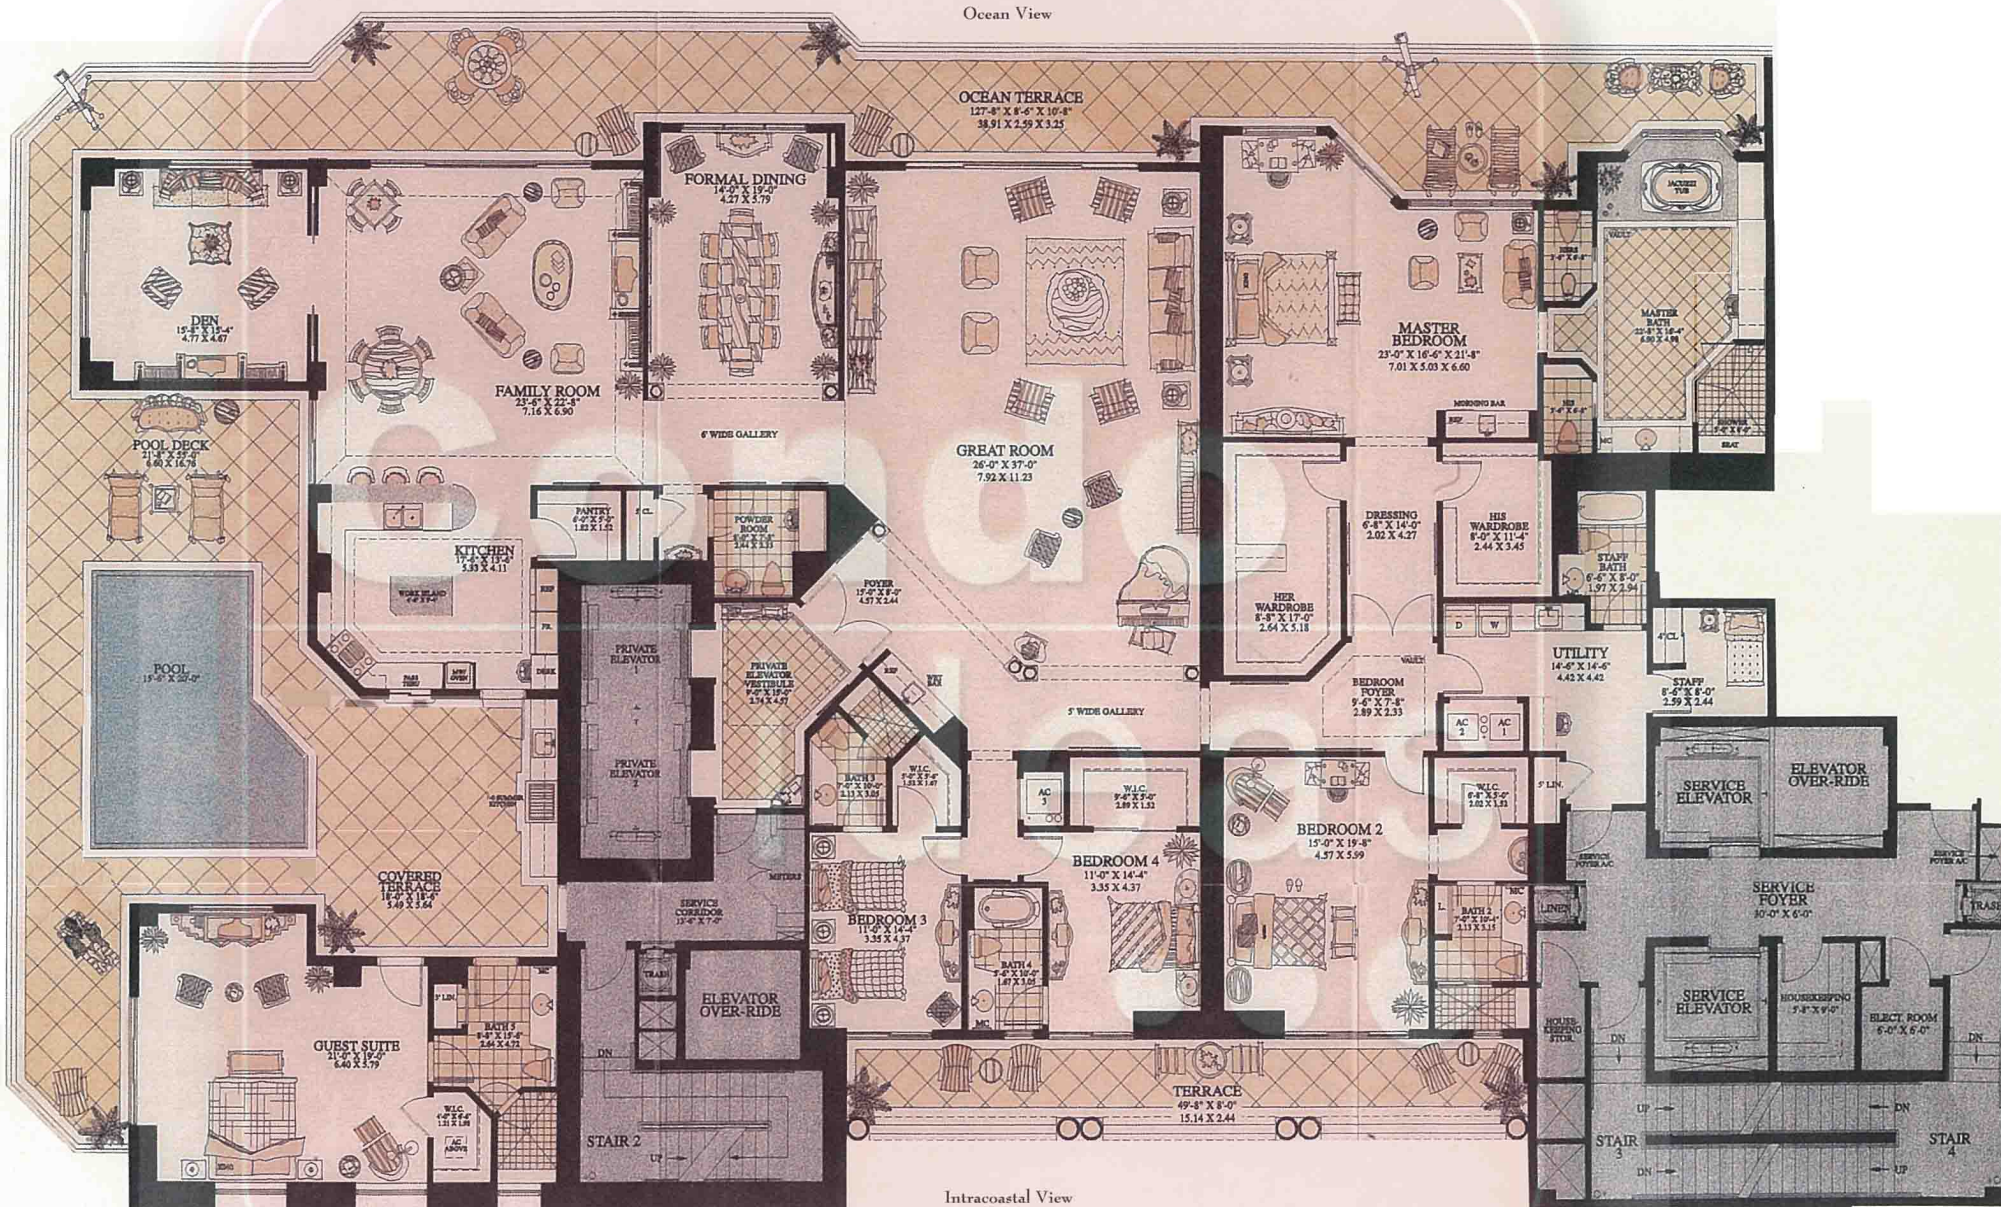

BELLA CAPRI

Ocean View

Intracoastal View

BELLA CAPRI ~ 4 BEDROOM, 6 1/2 BATH,
FAMILY ROOM, DEN, STAFF QUARTERS,
GUEST SUITE AND POOL

ENCLOSED AREA	6,360 SQ. FT.	590.85 M ²
BALCONY AREA	2,770 SQ. FT.	257.34 M ²
TOTAL AREA	9,130 SQ. FT.	848.19 M ²

Condo
ideas