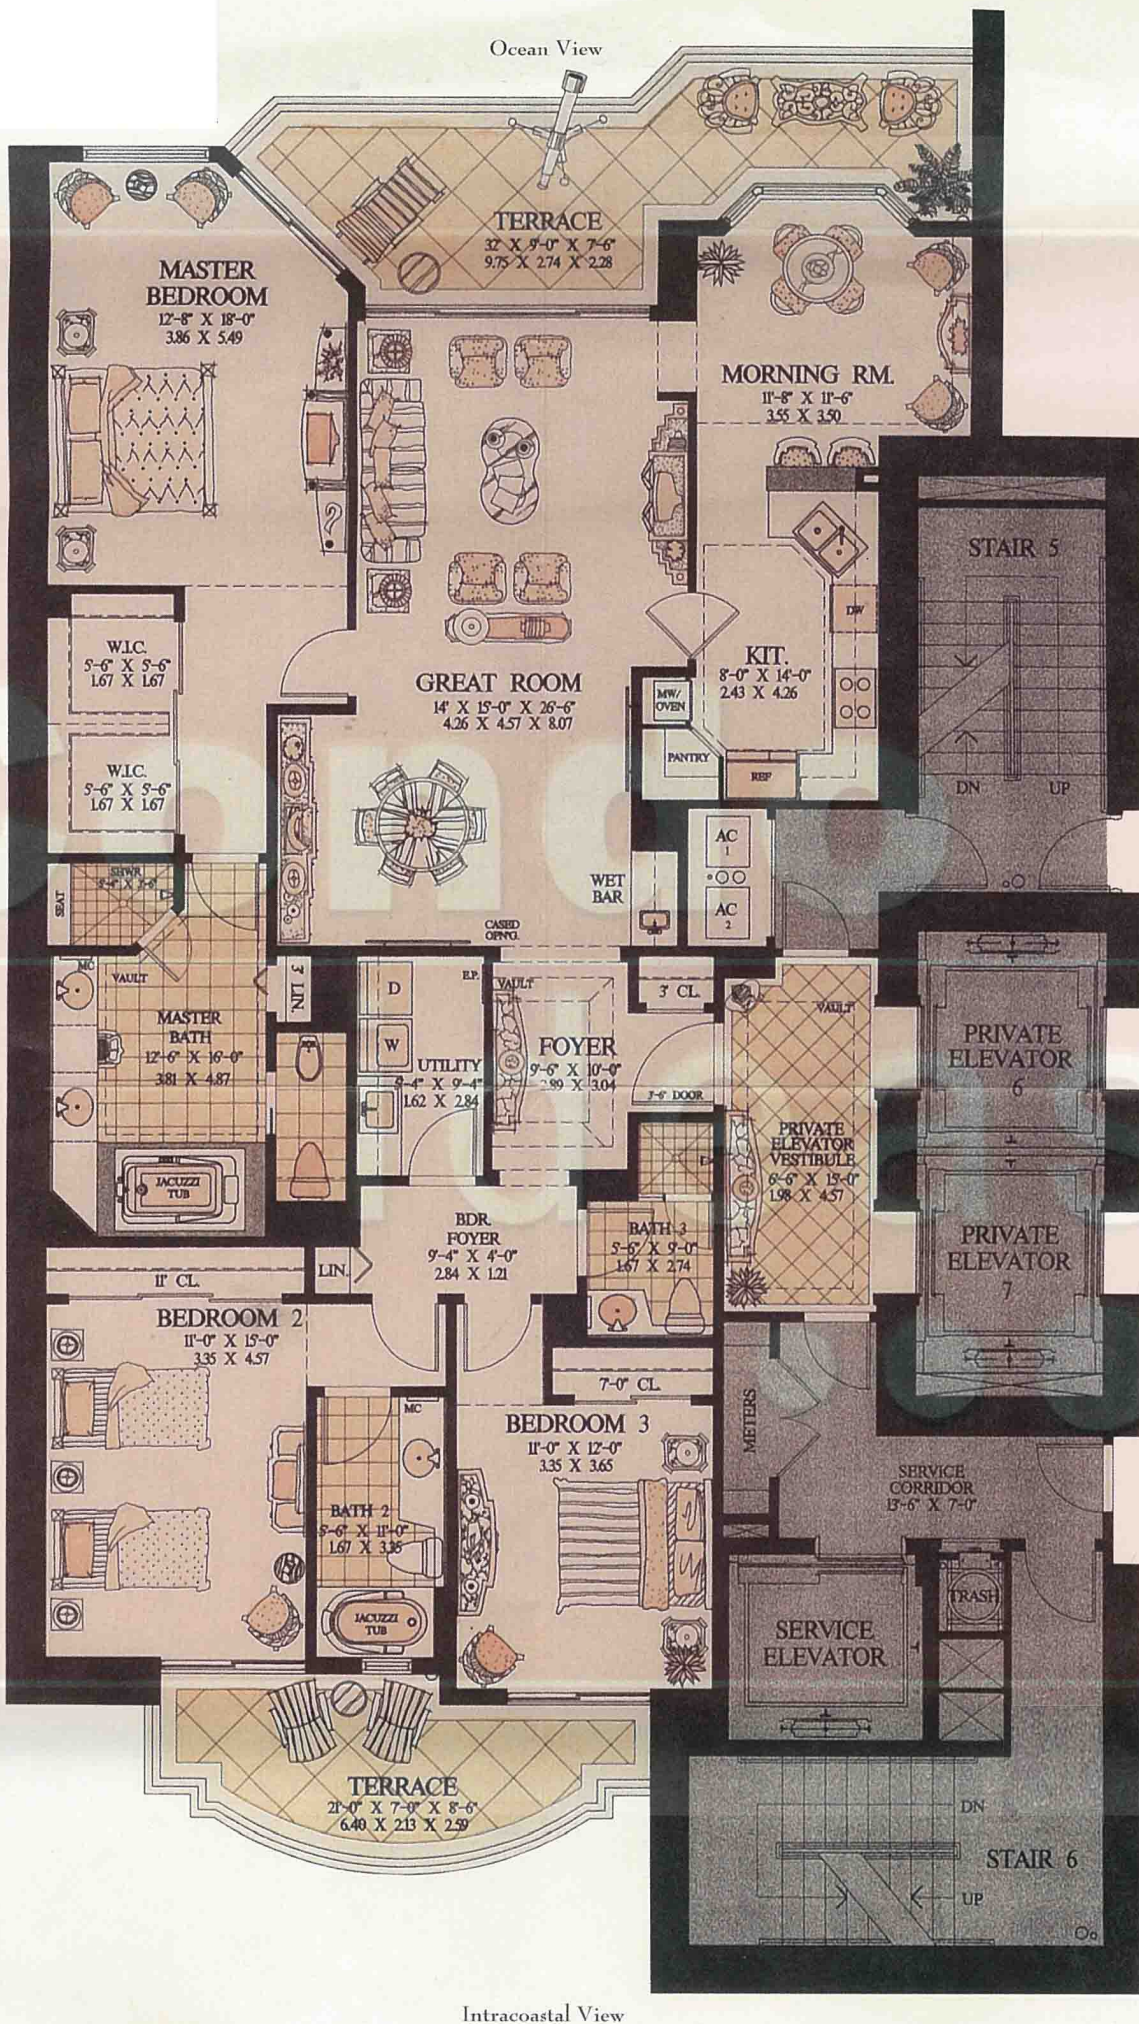

MILANO

MILANO RESIDENCE ~ 3 BEDROOM 3 BATH		
ENCLOSED AREA	2,185 SQ. FT.	202.99 M ²
BALCONY AREA	370 SQ. FT.	32.37 M ²
TOTAL AREA	2,555 SQ. FT.	235.36 M ²

Contact: Condoideas.com

Tel.(305) 428-2439

Fax.(305) 675-2779