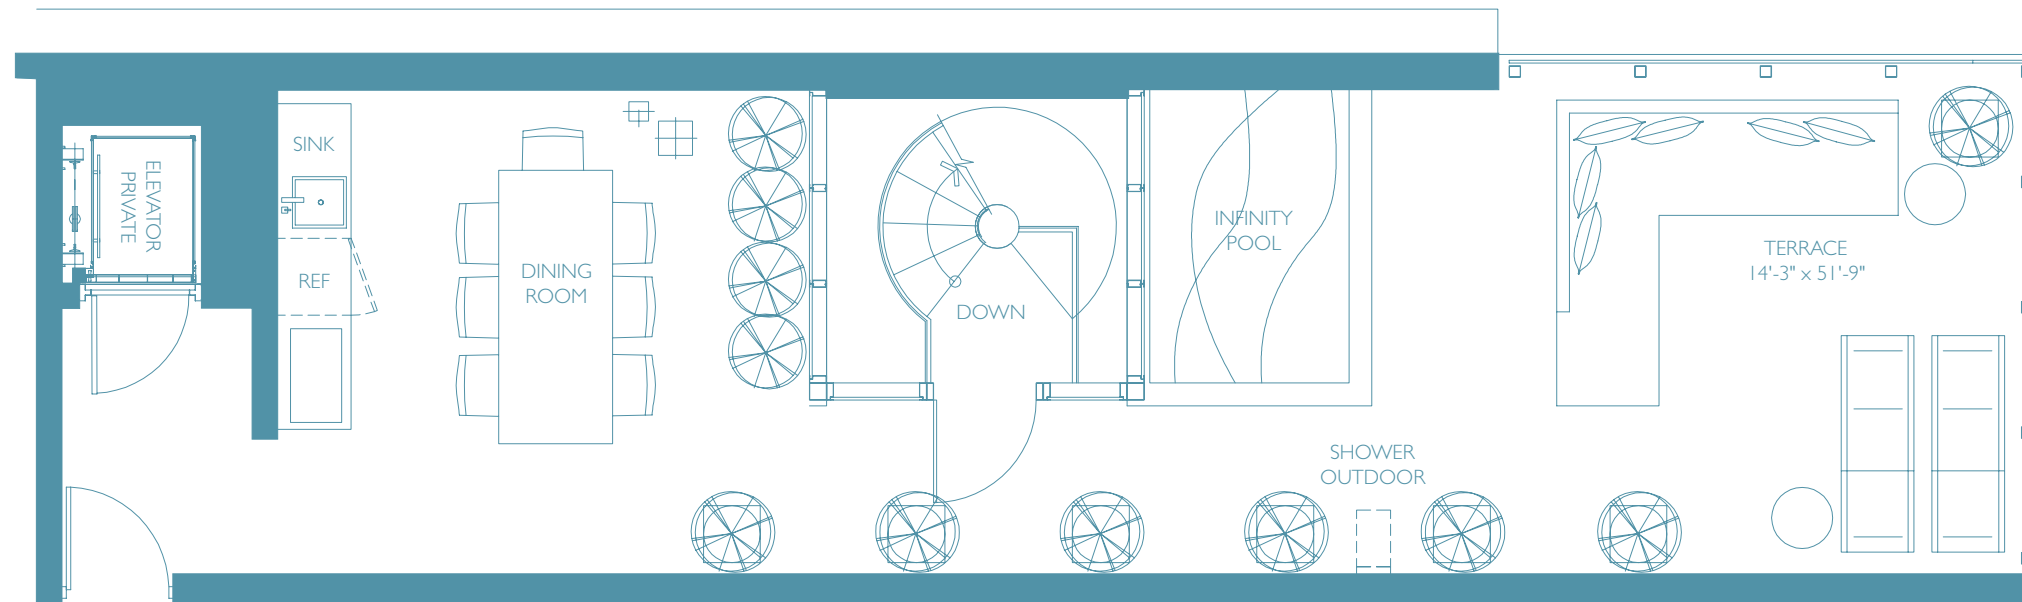

SOUTH BEACH
HOTEL & RESIDENCES

OCEAN SUITE B

INTERIOR	917 sq. ft.	85.1 m ²
EXTERIOR	252 sq. ft.	23.4 m ²
ROOF TERRACE	928 sq. ft.	86.2 m ²
TOTAL	2097 sq. ft.	194.7 m²

Stated dimensions are measured to the exterior boundaries of the exterior walls and the centerline of interior demising walls and in fact vary from the dimensions that would be determined by using the description and definition of the "Unit" set forth in the Declaration (which generally only includes the interior airspace between the perimeter walls and excludes interior structural components). Additionally, measurements of rooms set forth on any floor plan are generally taken at the greatest points of each given room (as if the room were a perfect rectangle), without regard for any cutouts. Accordingly, the area of the actual room will typically be smaller than the product obtained by multiplying the stated length times width. All dimensions are approximate, and all floor plans and development plans are subject to change.