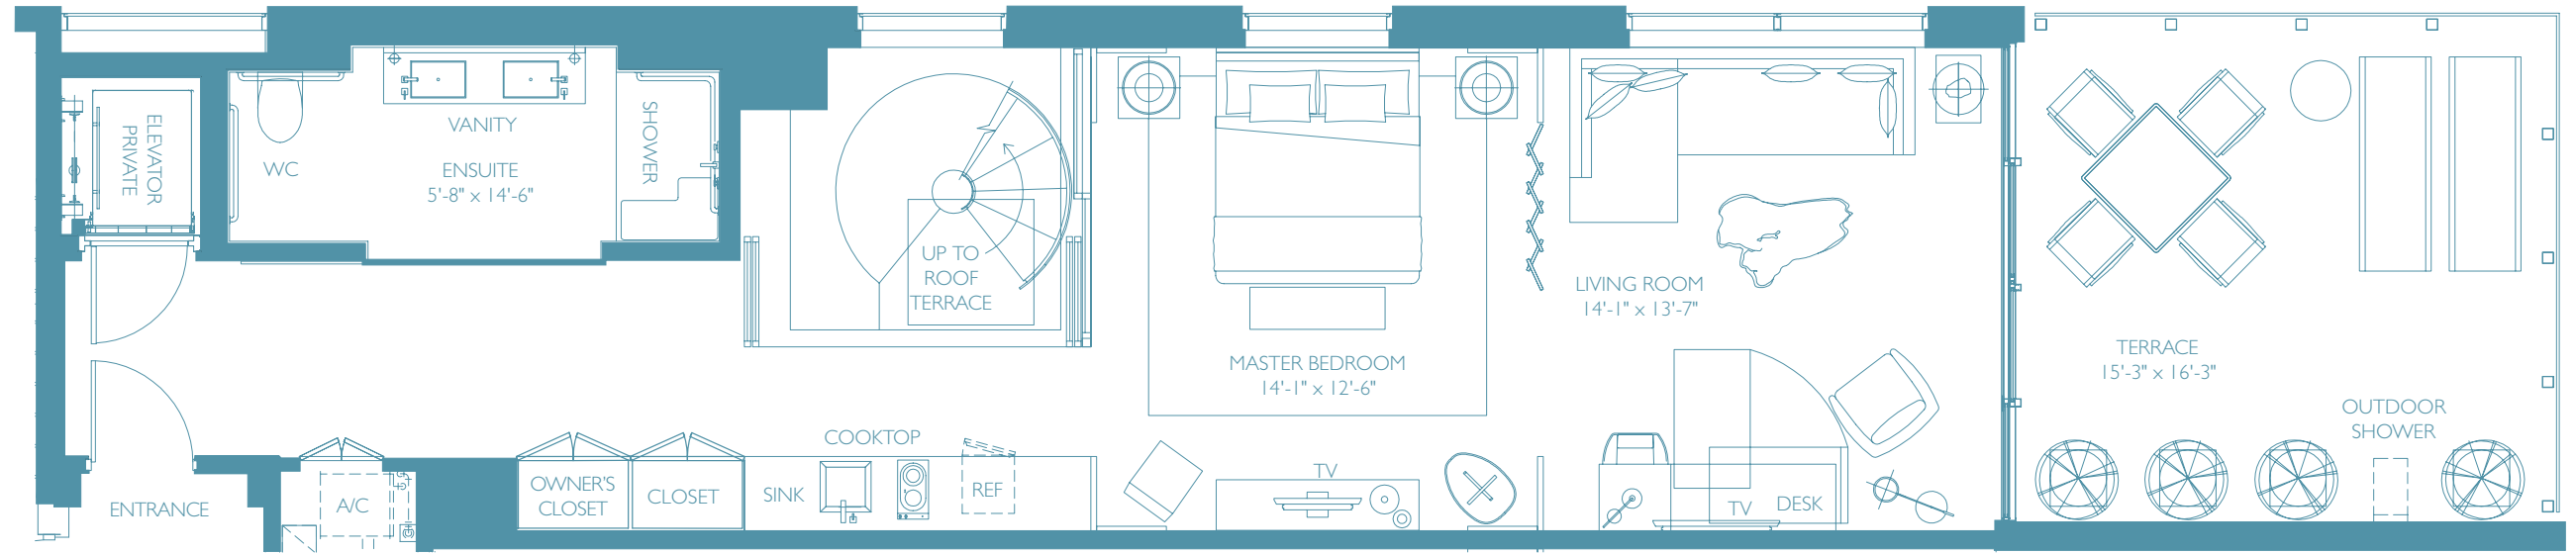

SOUTH BEACH
HOTEL & RESIDENCES

OCEAN SUITE B

INTERIOR	917 sq. ft.	85.1 m ²
EXTERIOR	252 sq. ft.	23.4 m ²
ROOF TERRACE	928 sq. ft.	86.2 m ²
TOTAL	2097 sq. ft.	194.7 m²

Stated dimensions are measured to the exterior boundaries of the exterior walls and the centerline of interior demising walls and in fact vary from the dimensions that would be determined by using the description and definition of the "Unit" set forth in the Declaration (which generally only includes the interior airspace between the perimeter walls and excludes interior structural components). Additionally, measurements of rooms set forth on any floor plan are generally taken at the greatest points of each given room (as if the room were a perfect rectangle), without regard for any cutouts. Accordingly, the area of the actual room will typically be smaller than the product obtained by multiplying the stated length times width. All dimensions are approximate, and all floor plans and development plans are subject to change.