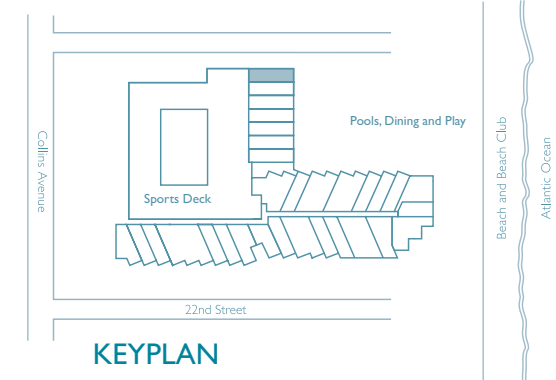

SOUTH BEACH
HOTEL & RESIDENCES

OCEAN SUITE B

INTERIOR	917 sq. ft.	85.1 m ²
EXTERIOR	252 sq. ft.	23.4 m ²
ROOF TERRACE	928 sq. ft.	86.2 m ²
TOTAL	2097 sq. ft.	194.7 m²

Stated dimensions are measured to the exterior boundaries of the exterior walls and the centerline of interior demising walls and in fact vary from the dimensions that would be determined by using the description and definition of the "Unit" set forth in the Declaration (which generally only includes the interior airspace between the perimeter walls and excludes interior structural components). Additionally, measurements of rooms set forth on any floor plan are generally taken at the greatest points of each given room (as if the room were a perfect rectangle), without regard for any cutouts. Accordingly, the area of the actual room will typically be smaller than the product obtained by multiplying the stated length times width. All dimensions are approximate, and all floor plans and development plans are subject to change.