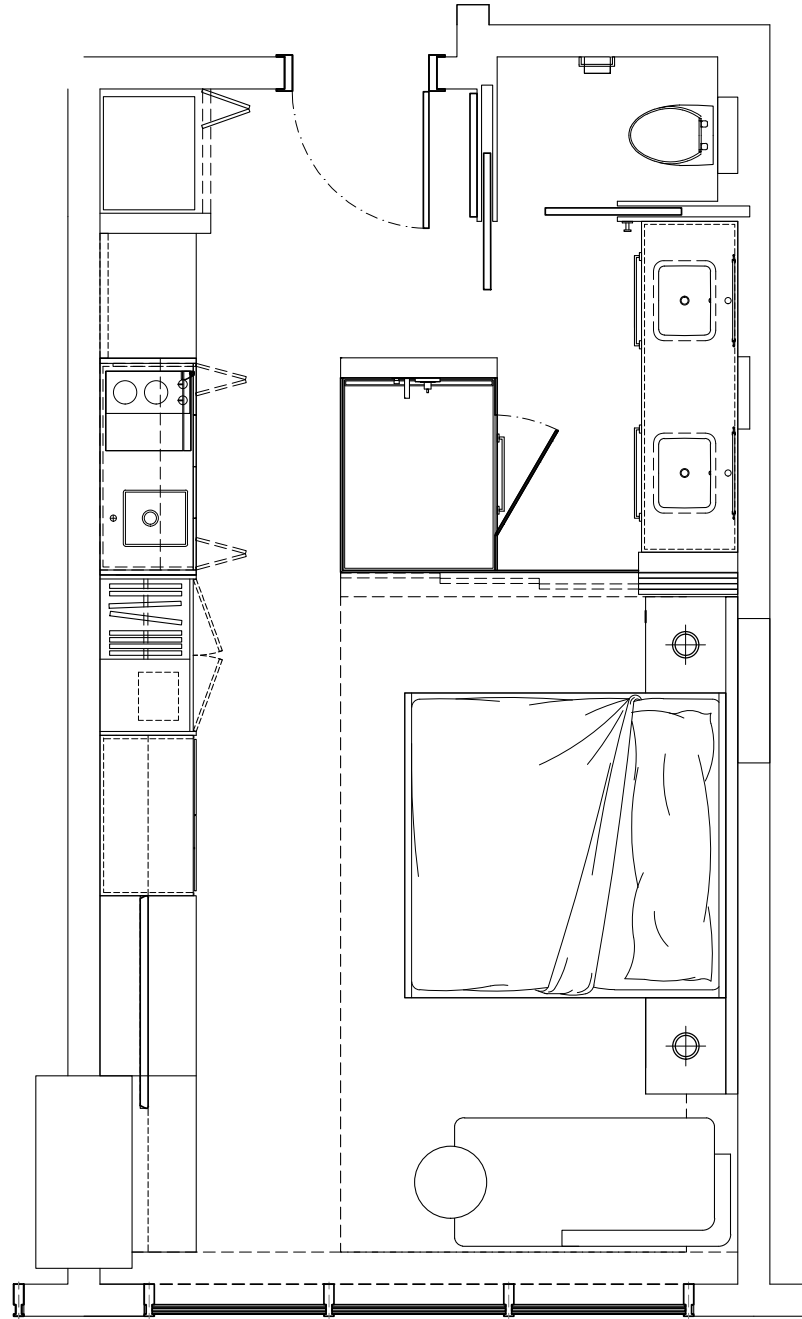

LEGACY

HOTELS & RESIDENCES

UNIT A

Studio | 1 Bath

Total: 368 sq. ft. | 34 m²

These drawings are conceptual only and are for the convenience of reference. They should not be relied upon as representations, express or implied, of the final detail of the residences. Units shown are examples of unit types and may not depict actual units. Stated square footages are ranges for a particular unit type and are measured to the exterior boundaries of the exterior walls and the centerline of interior demising walls and in fact vary from the area that would be determined by using the description and definition of the "Unit" set forth in the Declaration (which generally only includes the interior airspace between the perimeter walls and excludes interior structural components). Note that measurements of rooms set forth on this floor plan are generally taken at the greatest points of each given room (as if the room were a perfect rectangle), without regard for any cutouts. Accordingly, the area of the actual room will typically be smaller than the product obtained by multiplying the stated length times width. All dimensions are approximate and may vary with actual construction, and all floor plans and development plans are subject to change.