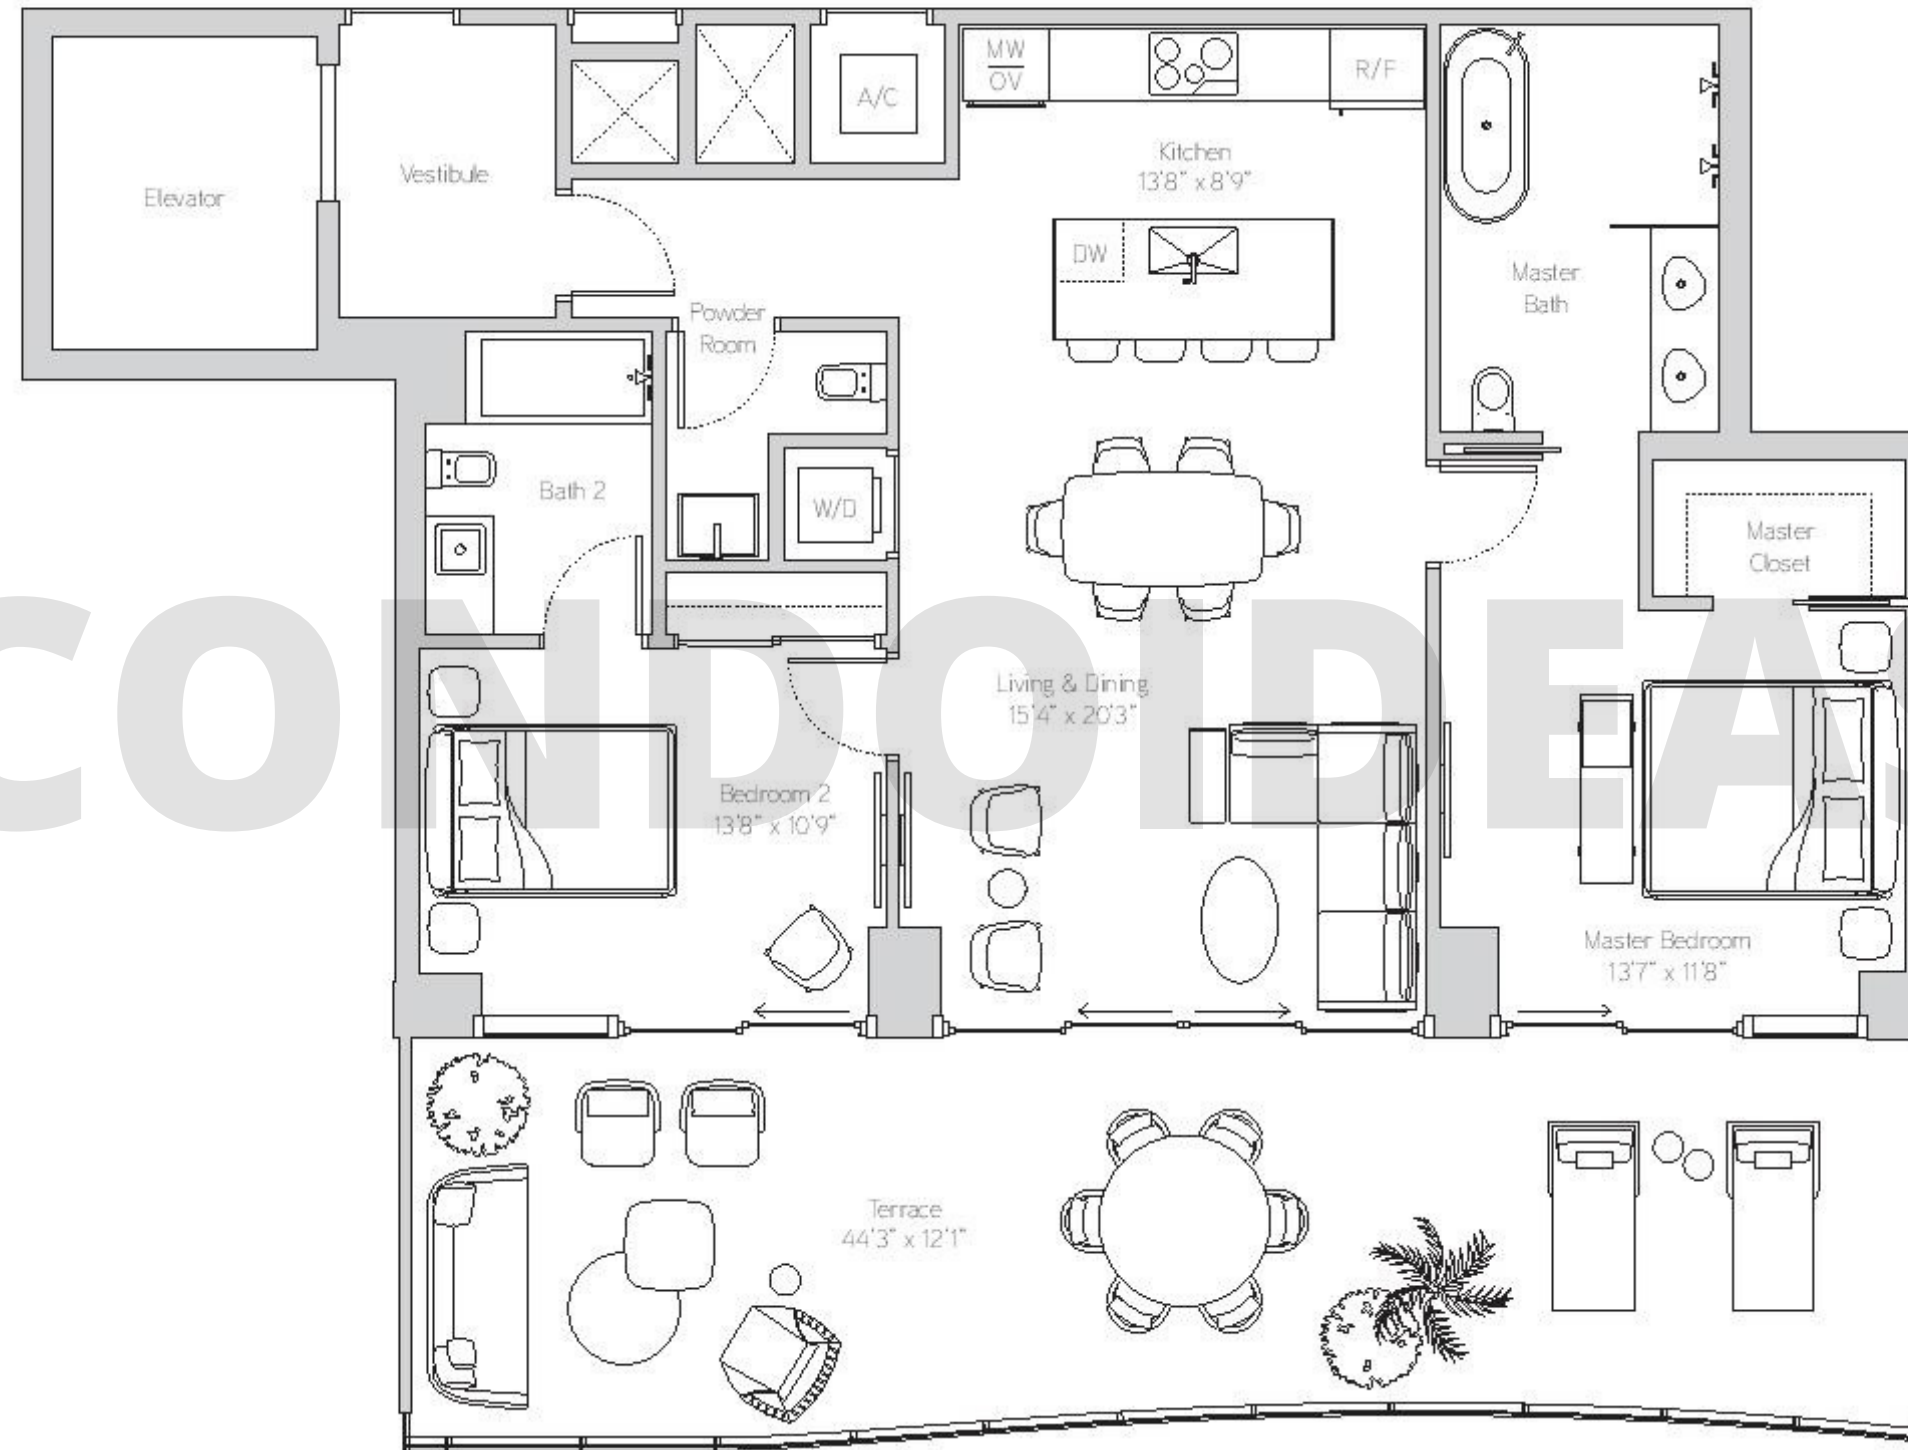

Residence 05

Floors 4-18

2 Bedrooms
2.5 Bathrooms

Interior
1,245 ft² / 116 m²

Exterior
509 ft² / 47 m²

Total
1,754 ft² / 163 m²

CONDO IDEAS