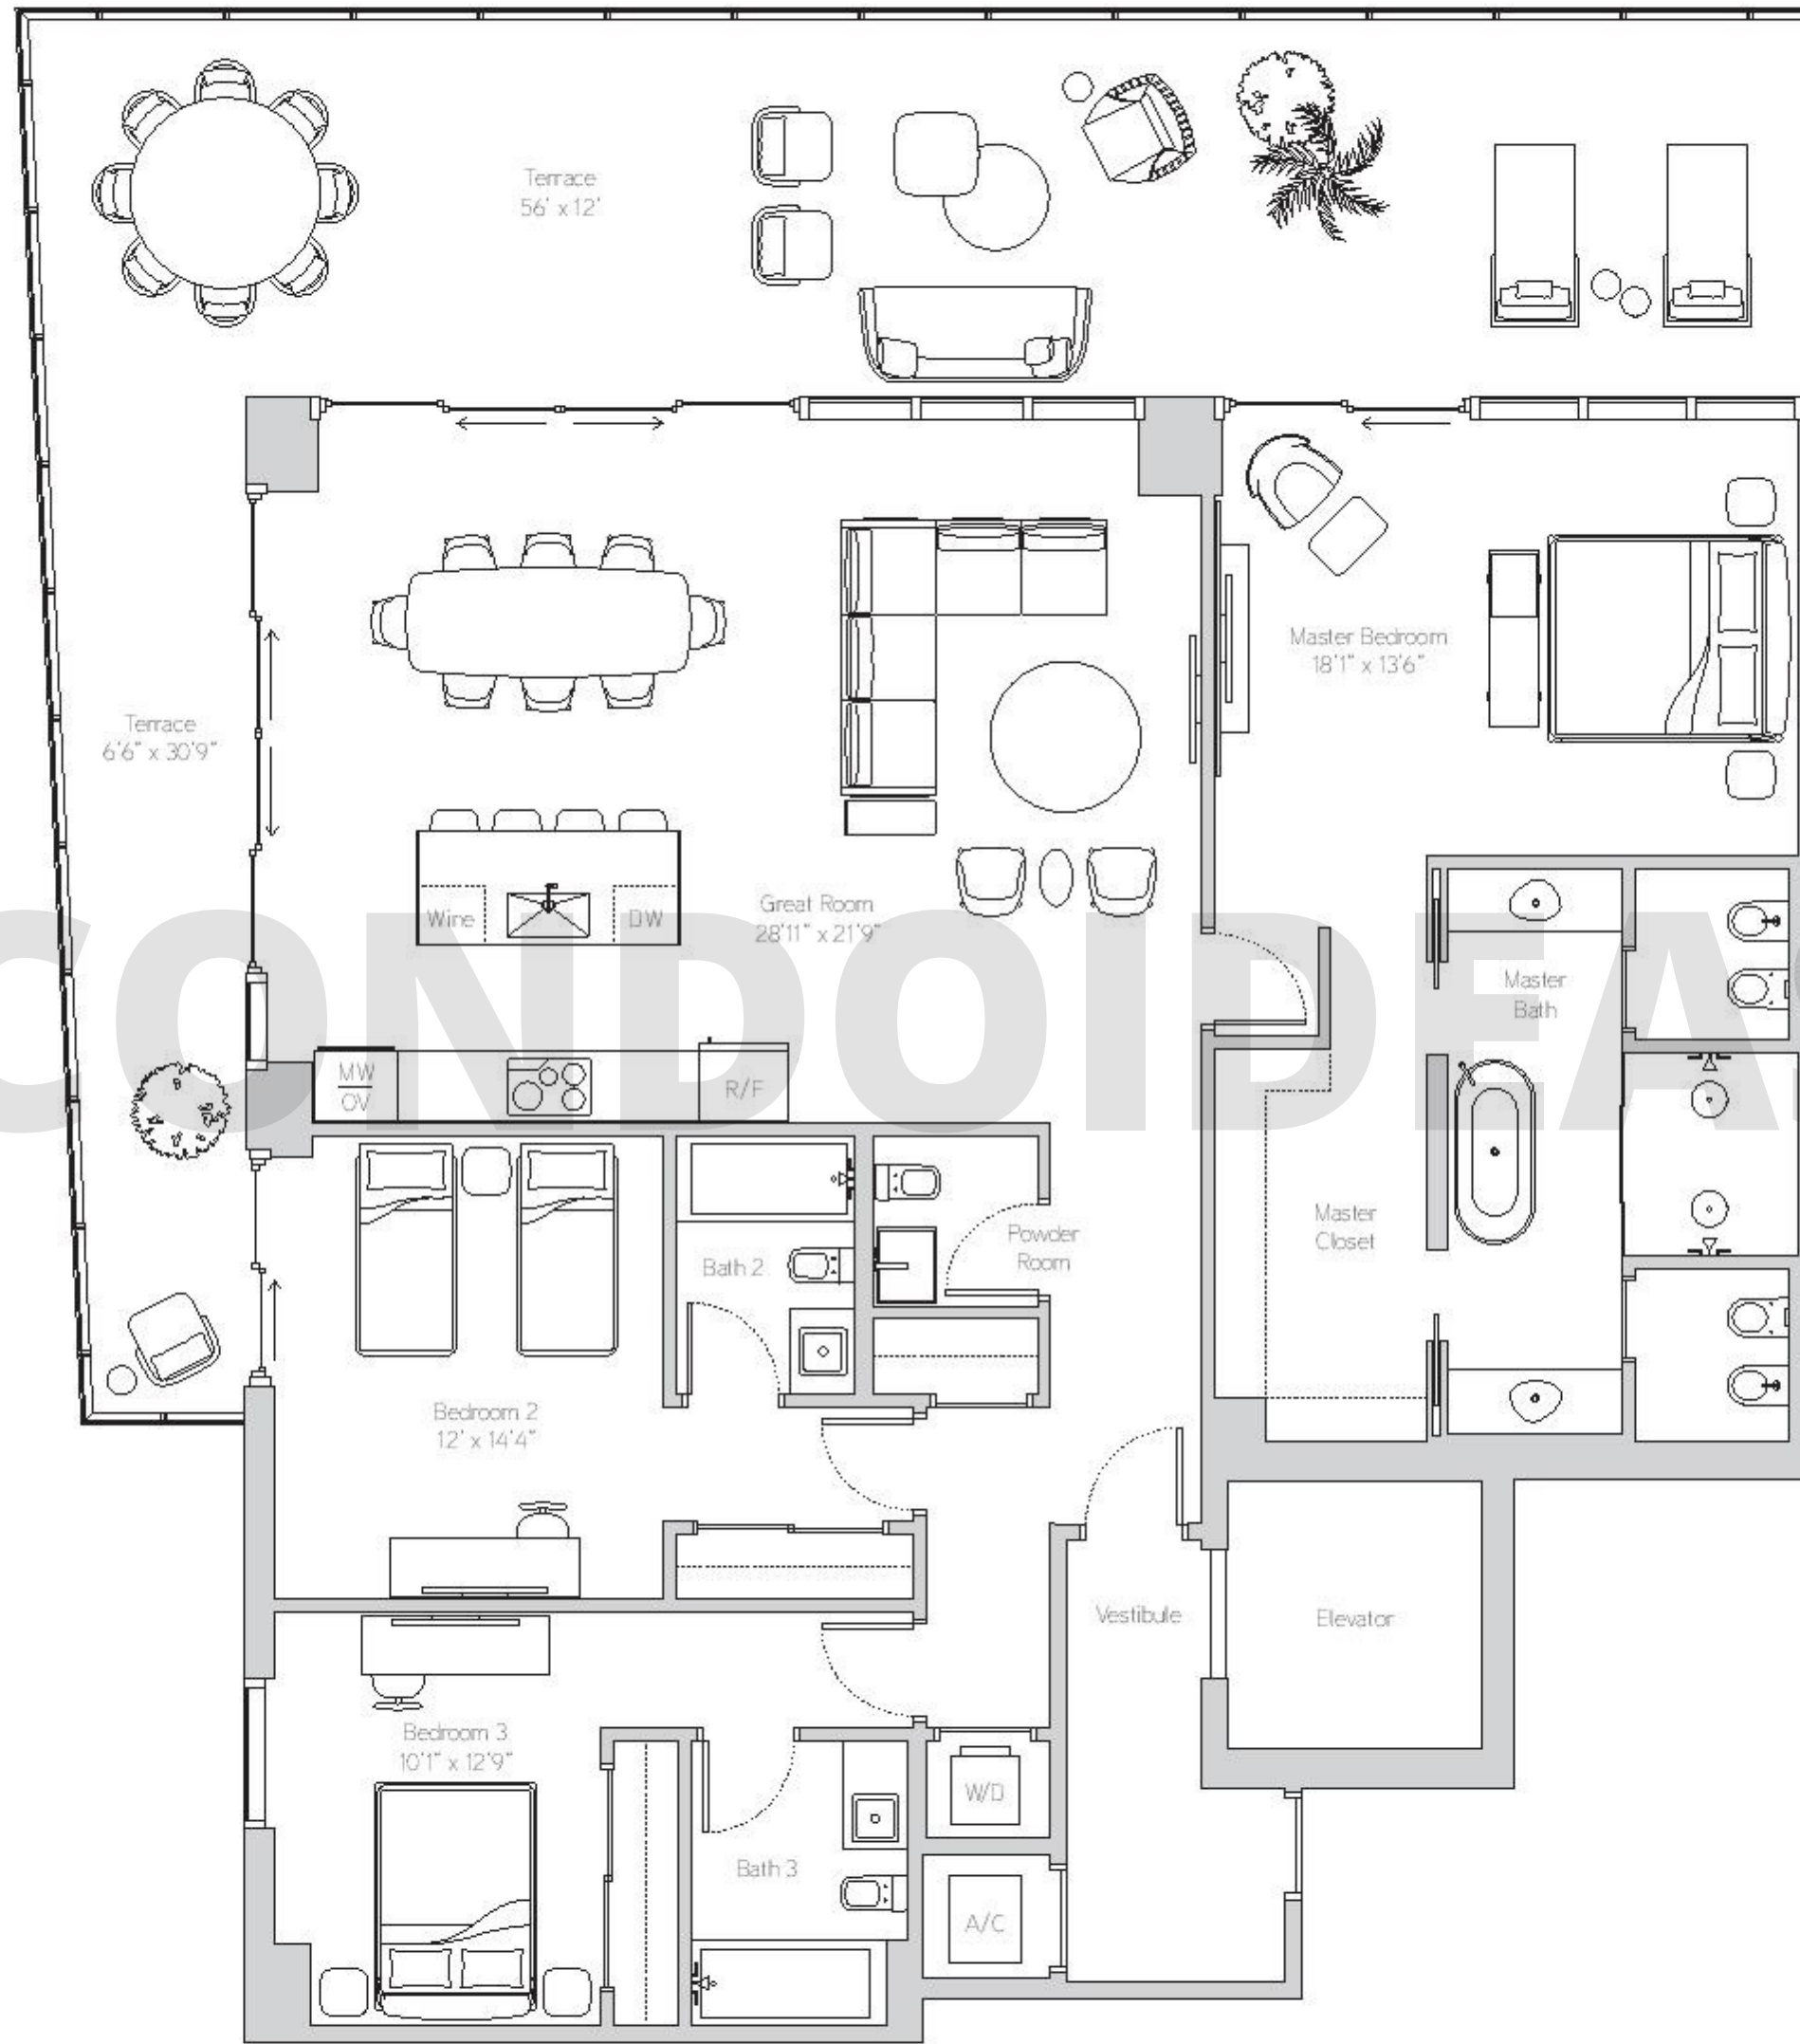

Residence 03

Floors 4-14

3 Bedrooms  
3.5 Bathrooms

Interior  
2,153 ft<sup>2</sup> / 200 m<sup>2</sup>

Exterior  
846 ft<sup>2</sup> / 79 m<sup>2</sup>

Total  
2,999 ft<sup>2</sup> / 279 m<sup>2</sup>

CONDOS FOR SALE