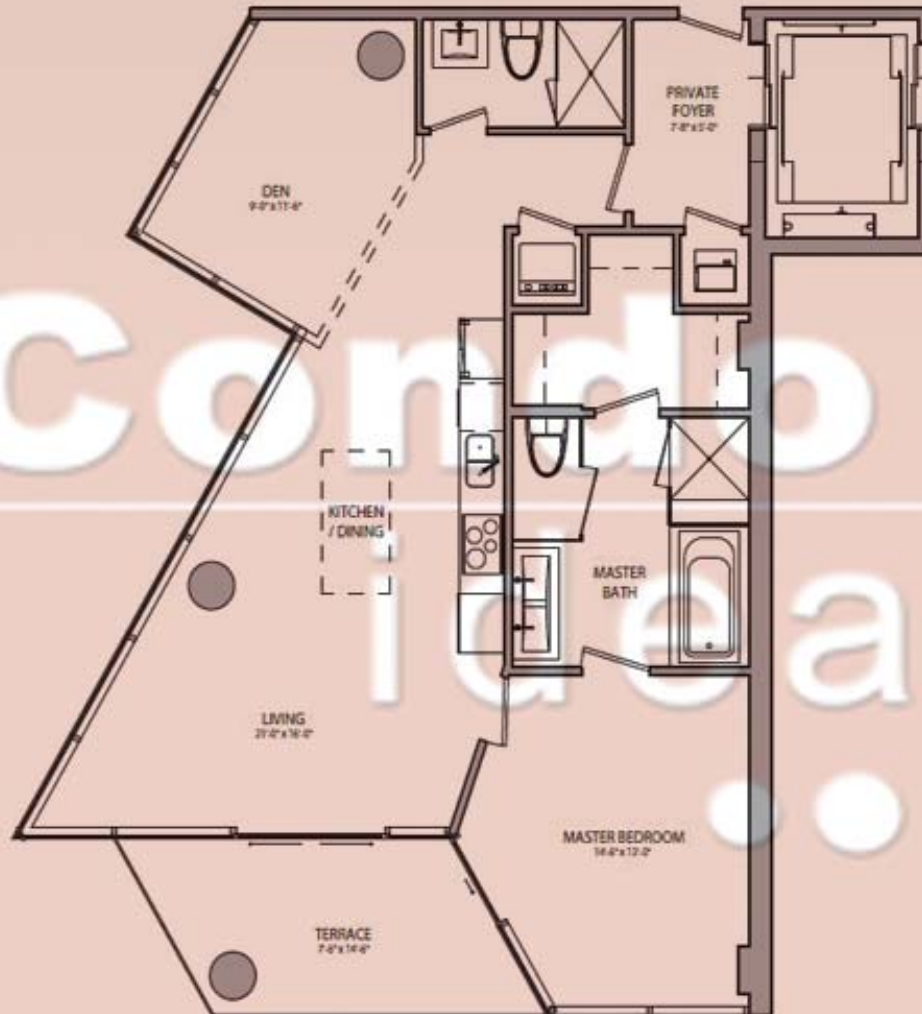

RESIDENCE 1B

1 BEDROOM + DEN / 2 BATH

AC 962 SF / 89.37 m²

TERRACE 110 SF / 10.22 m²

TOTAL 1072 SF / 99.59 m²

TOWER RESIDENCES
KEY PLAN

BISCAYNE BEACH

East Edgewater · Miami Residences