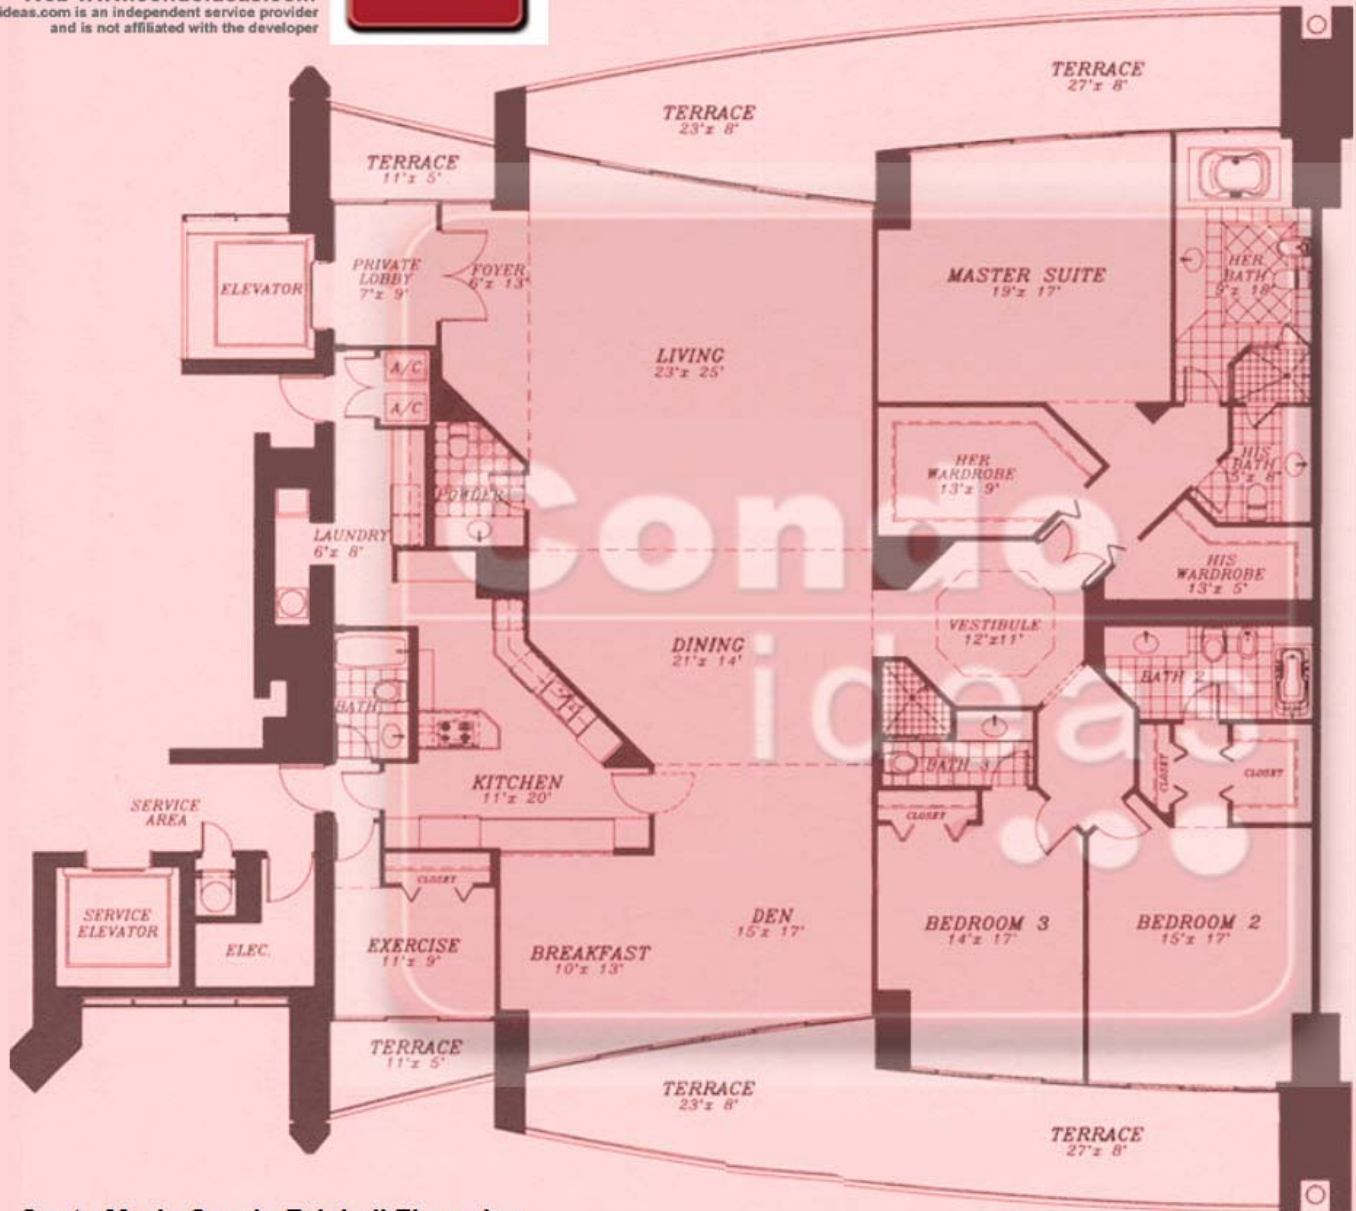

Contact: Condoideas.com

Tel.(305) 428-2439

Fax.(305) 675-2779

Email. Info@condoideas.com

Web www.condoideas.com

Condoideas.com is an independent service provider
and is not affiliated with the developer

Santa Maria Condo Brickell Floorplan

Model Four
4 bedrooms, 5 1/2 baths
(Floors 27 to 42)

Interior Sq.Ft: 4,030
Terrace Sq.Ft: 1,016

Total Sq.Ft: 5,046 Total (m2): 468.8