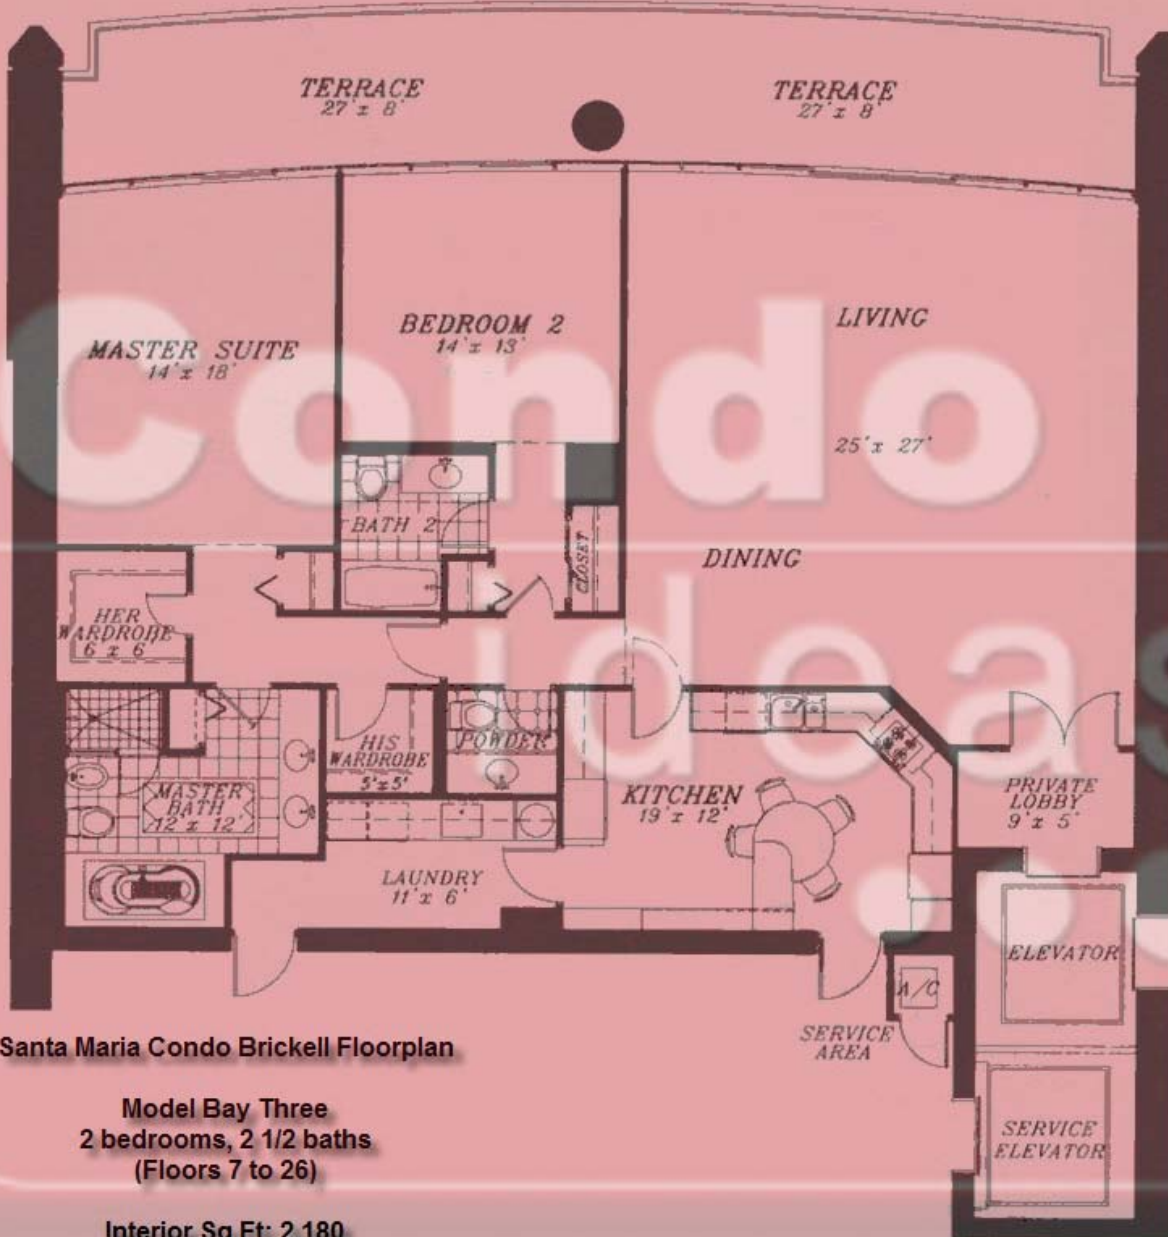

Contact: Condoideas.com

Tel.(305) 428-2439

Fax.(305) 675-2779

Email. Info@condoideas.com

Web www.condoideas.com

Condoideas.com is an independent service provider
and is not affiliated with the developer

Santa Maria Condo Brickell Floorplan

Model Bay Three
2 bedrooms, 2 1/2 baths
(Floors 7 to 26)

Interior Sq.Ft: 2,180
Terrace Sq.Ft: 441

Total Sq.Ft: 2,621 Total (m2): 243.5