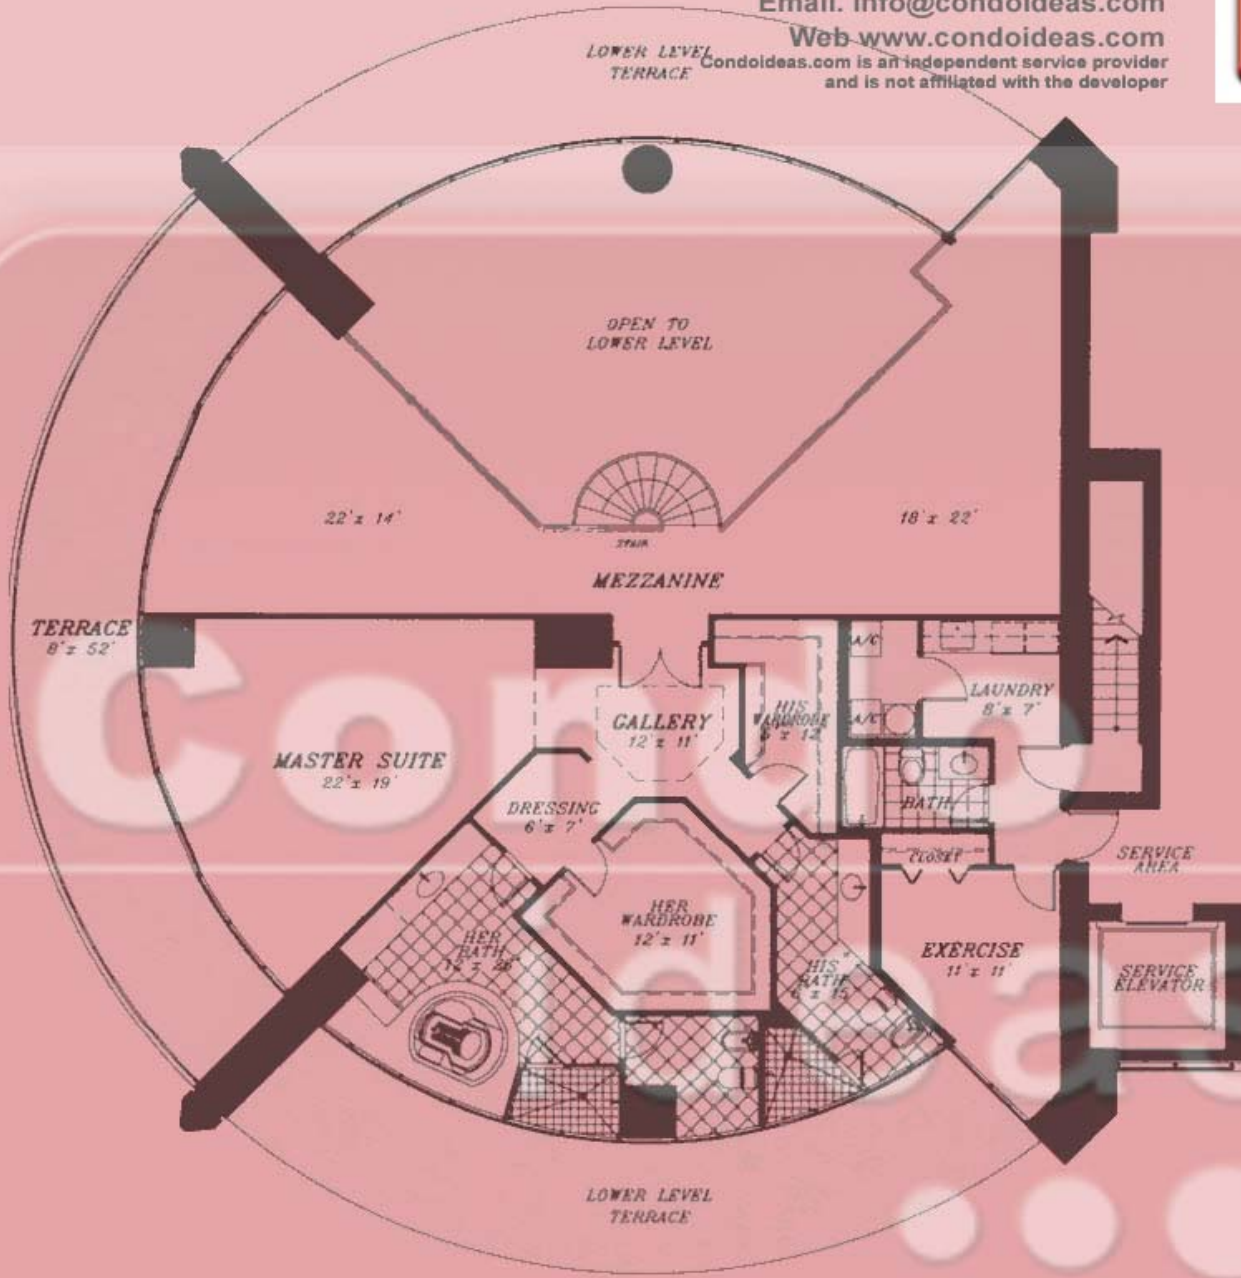

Condo
ideas
•••

Santa Maria Condo Brickell Floorplan

Model Tower One & Two / Upper Floor
4 bedrooms, 5 1/2 baths
(Floors 27 to 42)

Interior Sq.Ft: 5,733
Terrace Sq.Ft: 1,742

Total Sq.Ft: 7,475 Total (m2): 694.5