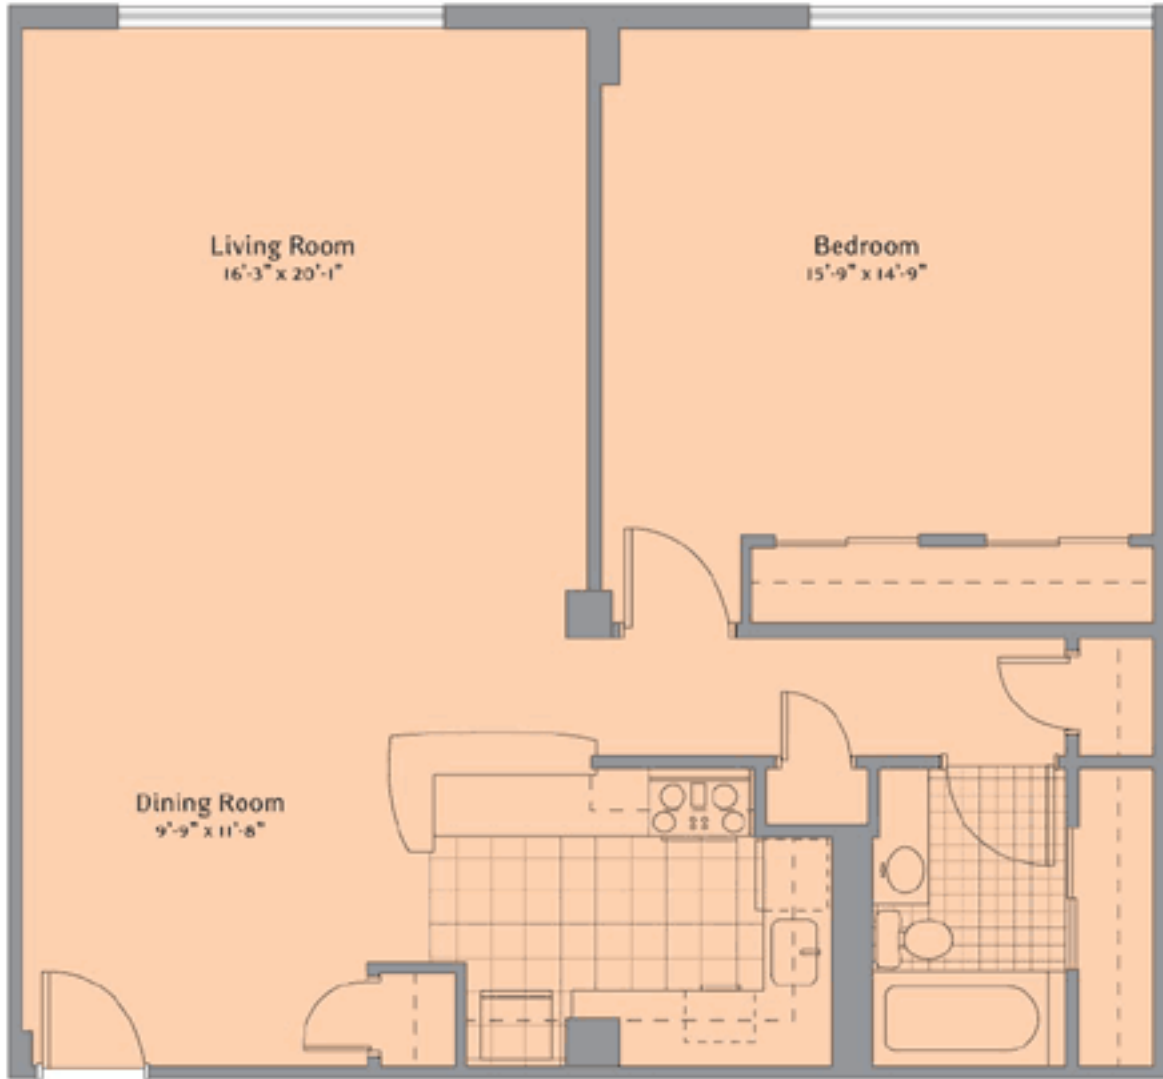

LENOX A

1 Bedroom | 1 Bath

SOUTH TOWER

953-1,026 total interior sq ft*

*All dimensions are approximate and square feet may vary per individual plan.