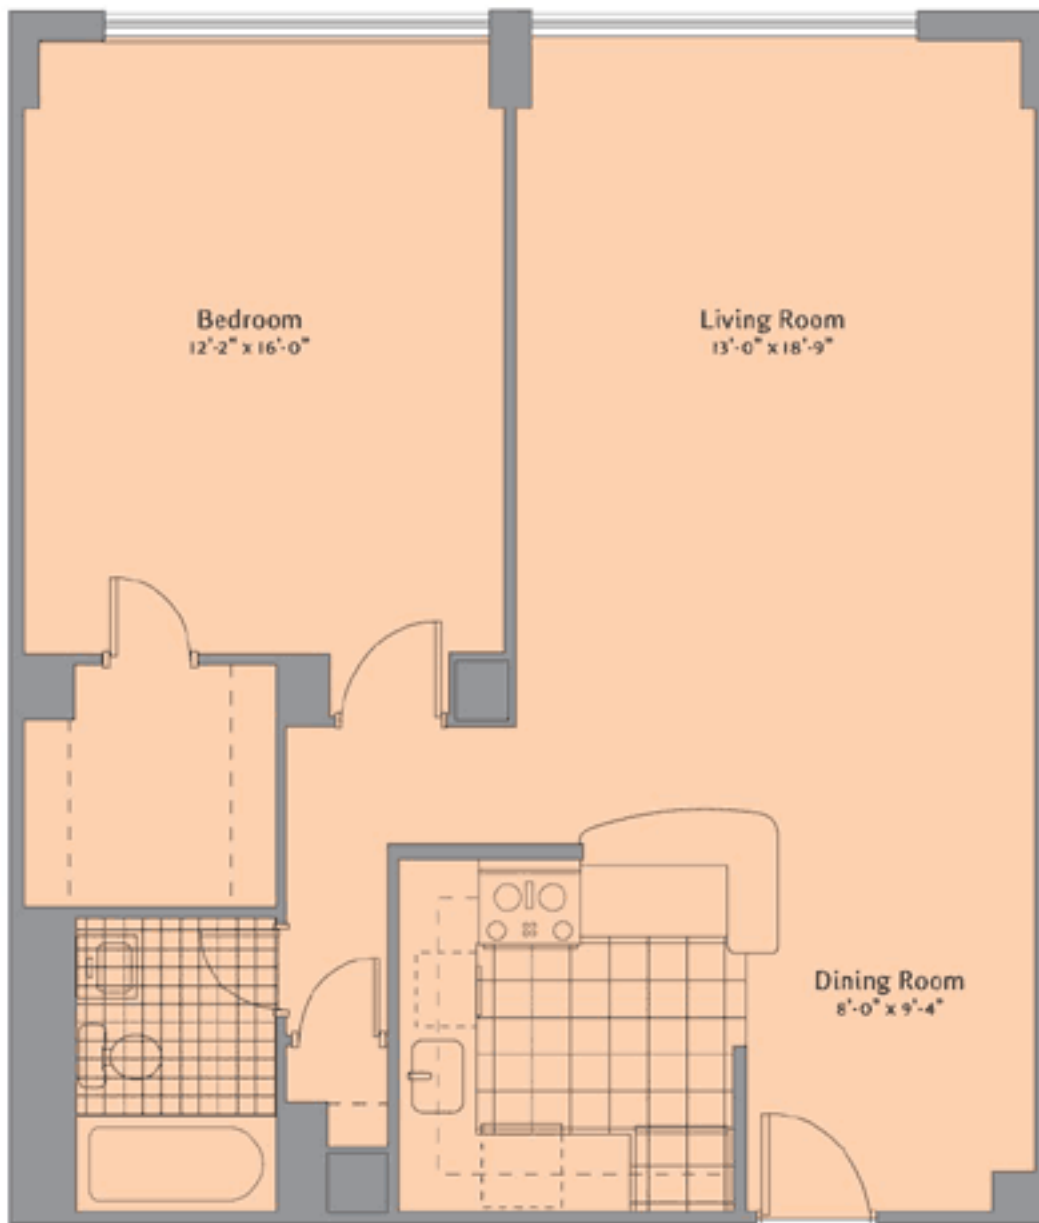

LENOX B

1 Bedroom | 1 Bath

SOUTH TOWER

737-876 total interior sq ft*

*All dimensions are approximate and square feet may vary per individual plan.