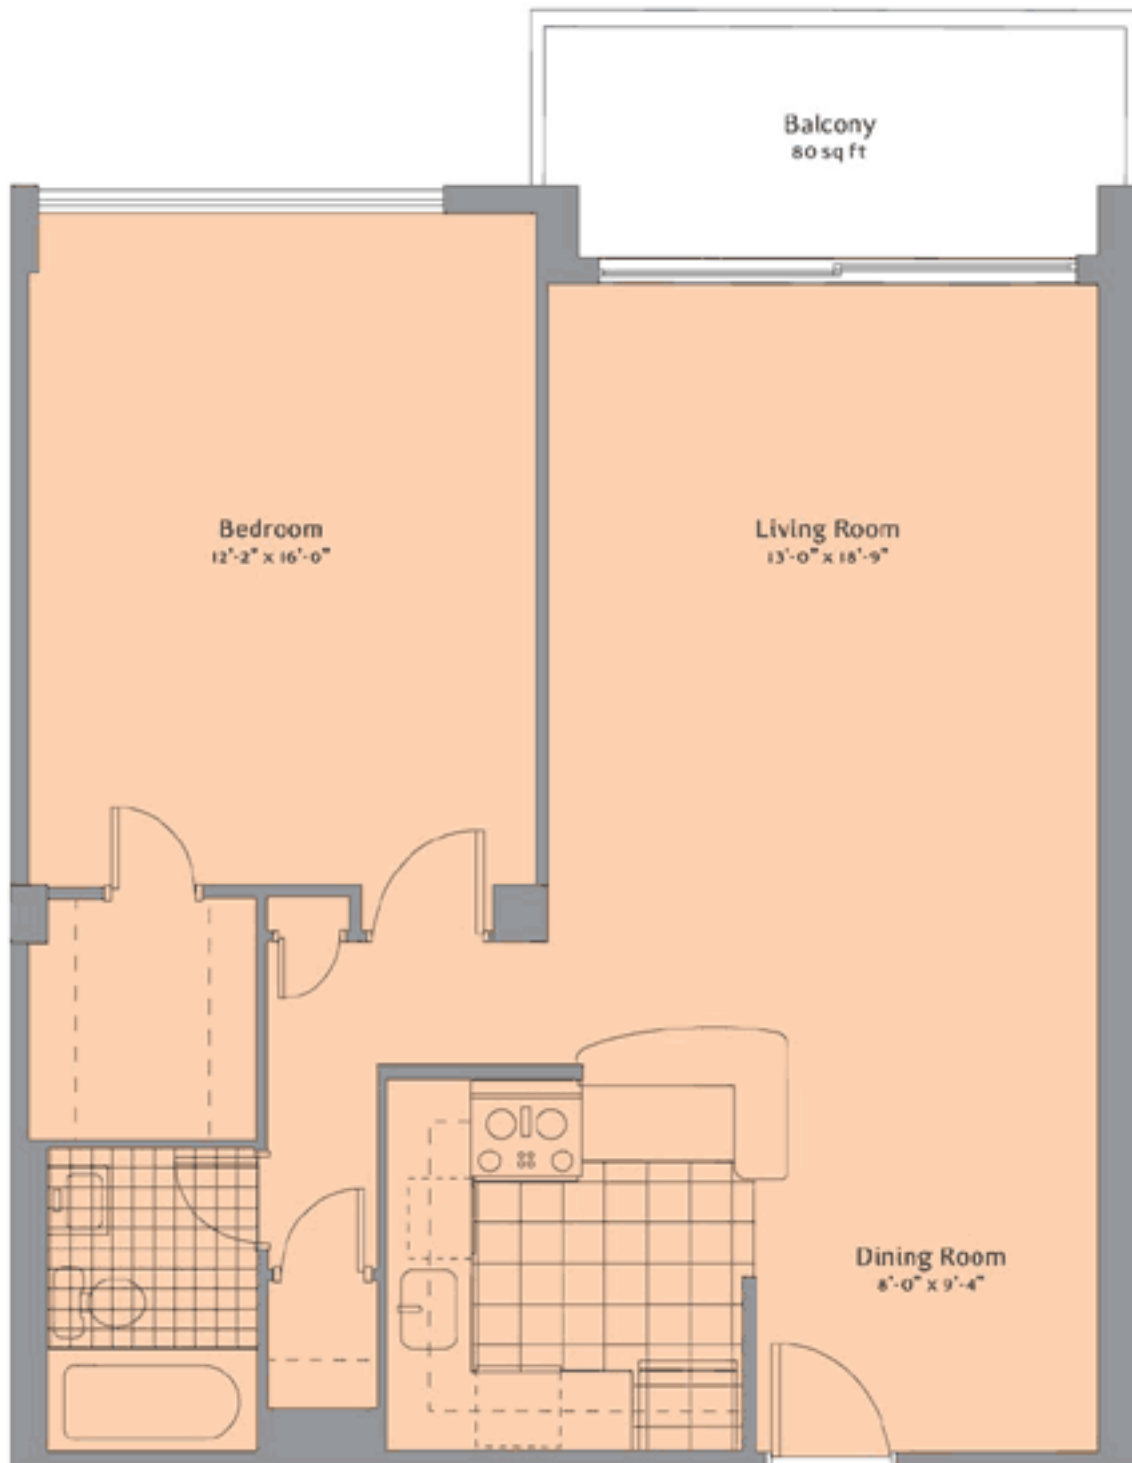

LENOX C

1 Bedroom | 1 Bath

SOUTH TOWER

718-849 total interior sq ft*

*All dimensions are approximate and square feet may vary per individual plan.