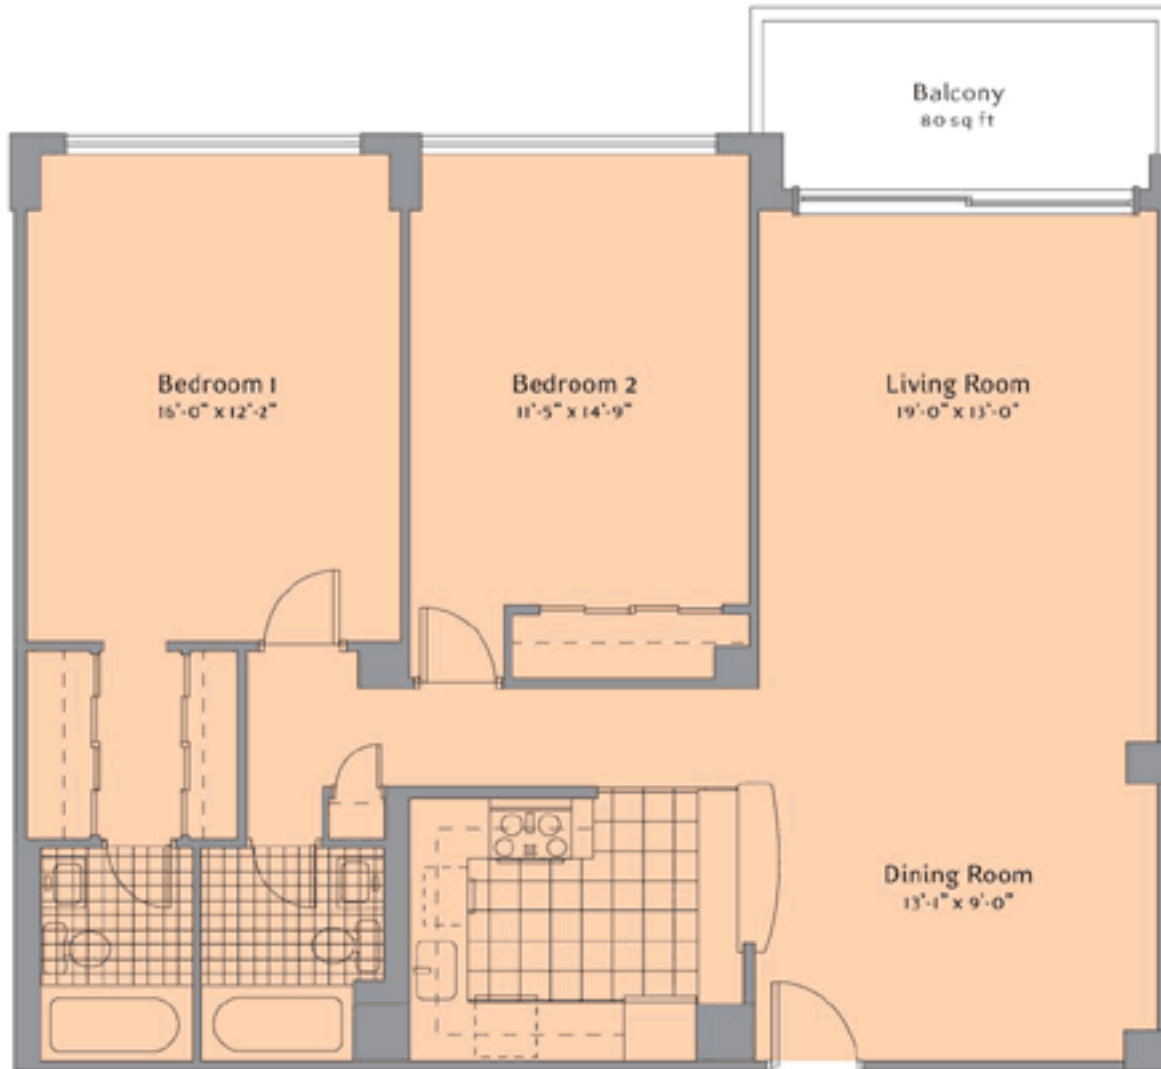

SHERIDAN B

2 Bedrooms | 2 Baths

SOUTH TOWER
1,057-1,177 total interior sq ft*

*All dimensions are approximate and square feet may vary per individual plan.