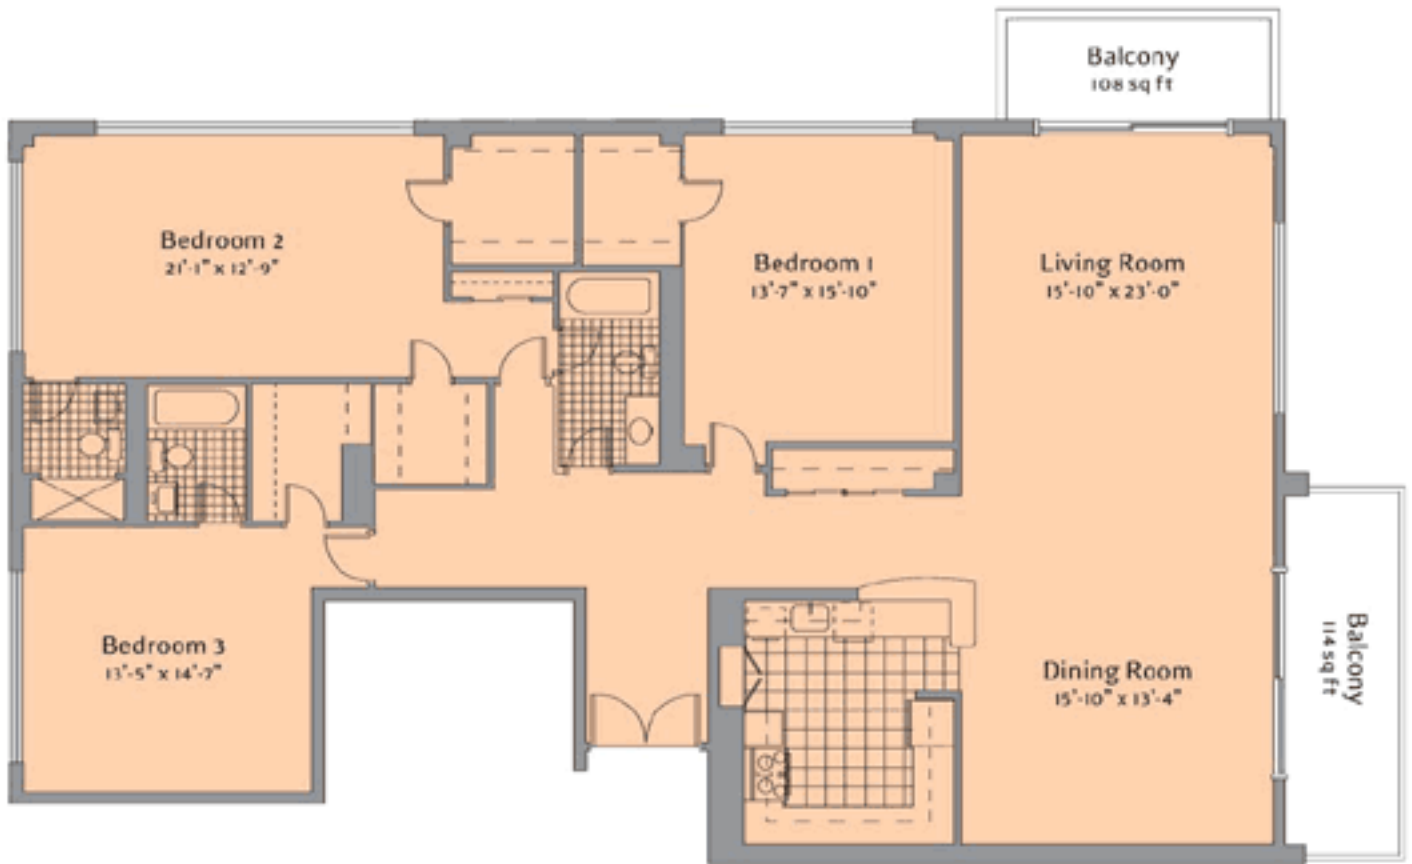

COLLINS A

3 Bedrooms | 3 Baths

SOUTH TOWER
2,050-2,347 total interior sq ft*

*All dimensions are approximate and square feet may vary per plan. Bathroom entry is subject to change per individual plan.