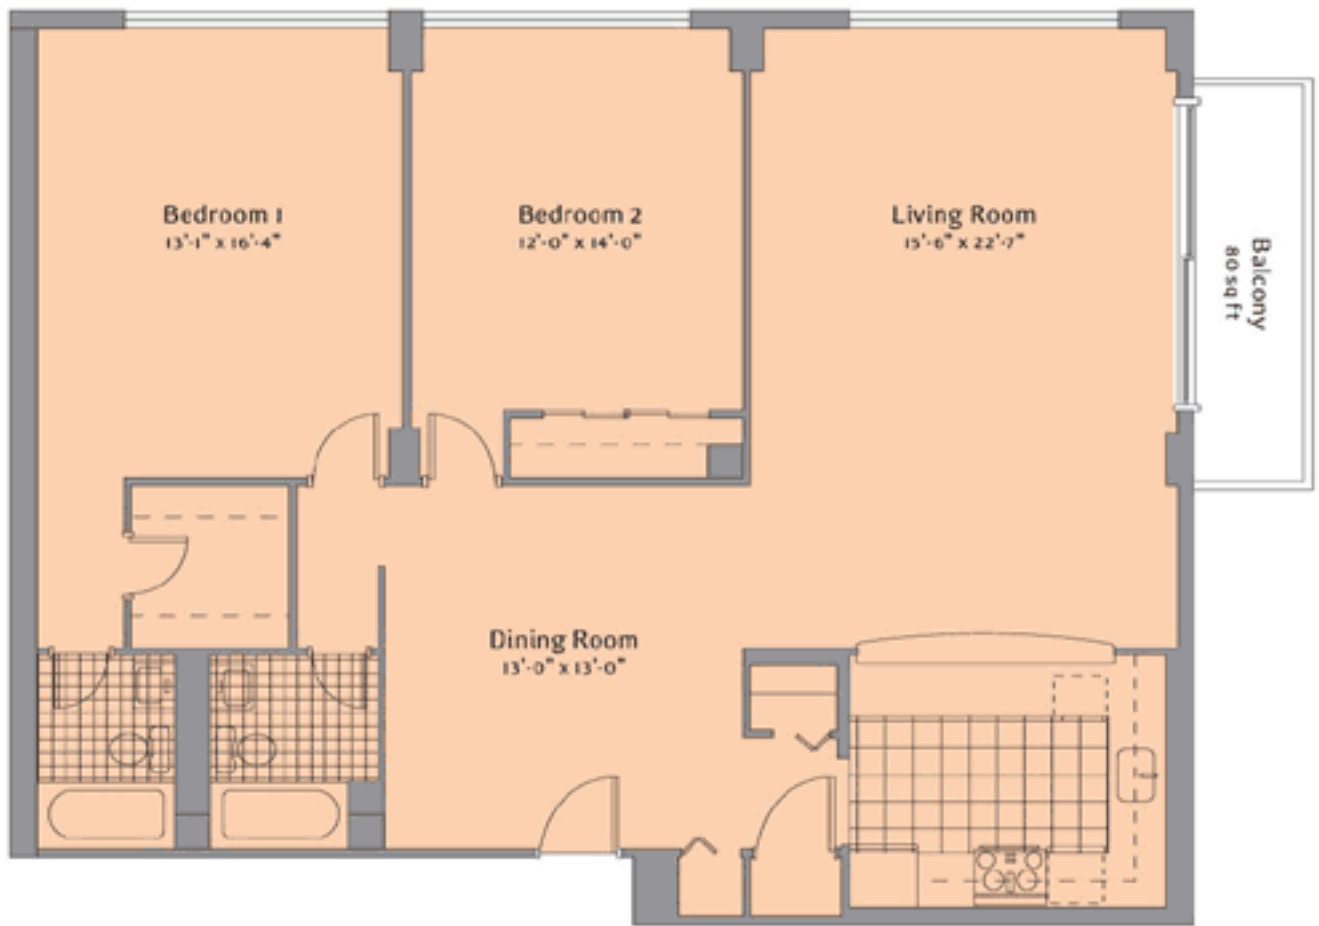

SHERIDAN D

2 Bedrooms | 2 Baths

SOUTH TOWER
1,251-1,361 total interior sq ft*

*All dimensions are approximate and square feet may vary per individual plan.