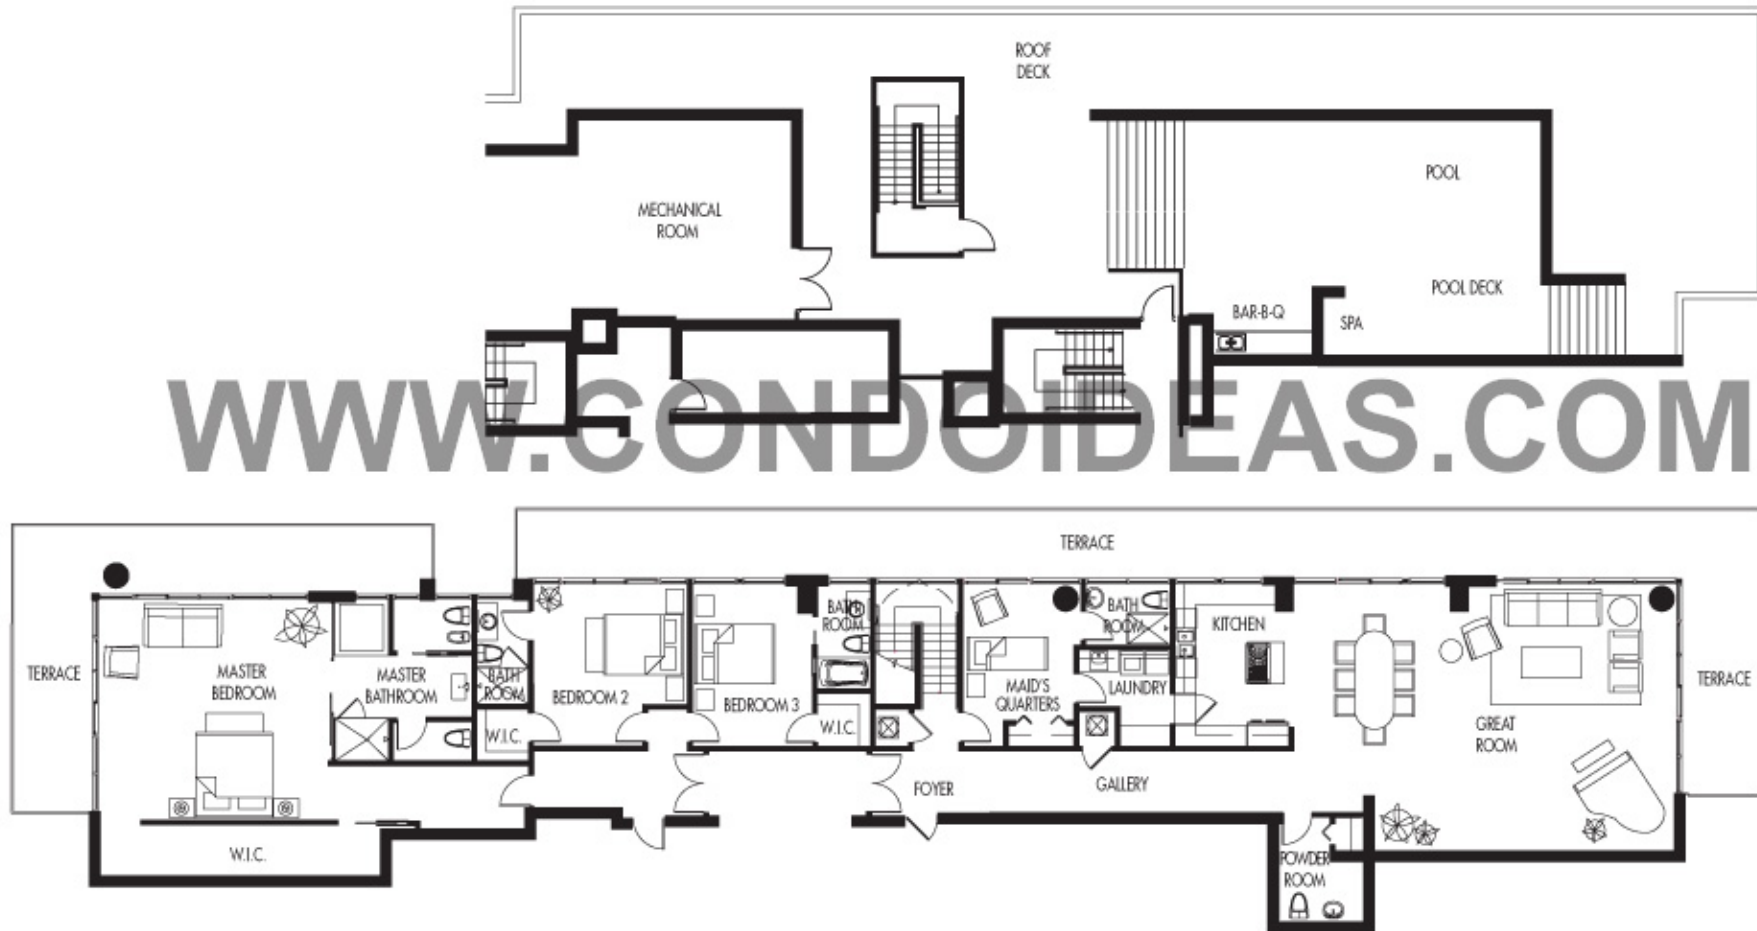

SOUTH TOWER - UNIT PH4

WWW.CONDOIDEAS.COM

4 BEDROOM / 4.5 BATH

TOTAL 3,910 sq.ft.

Contact: Condoideas.com

Tel.(305) 428-2439

Fax.(305) 676-2779

Email. Info@condoideas.com