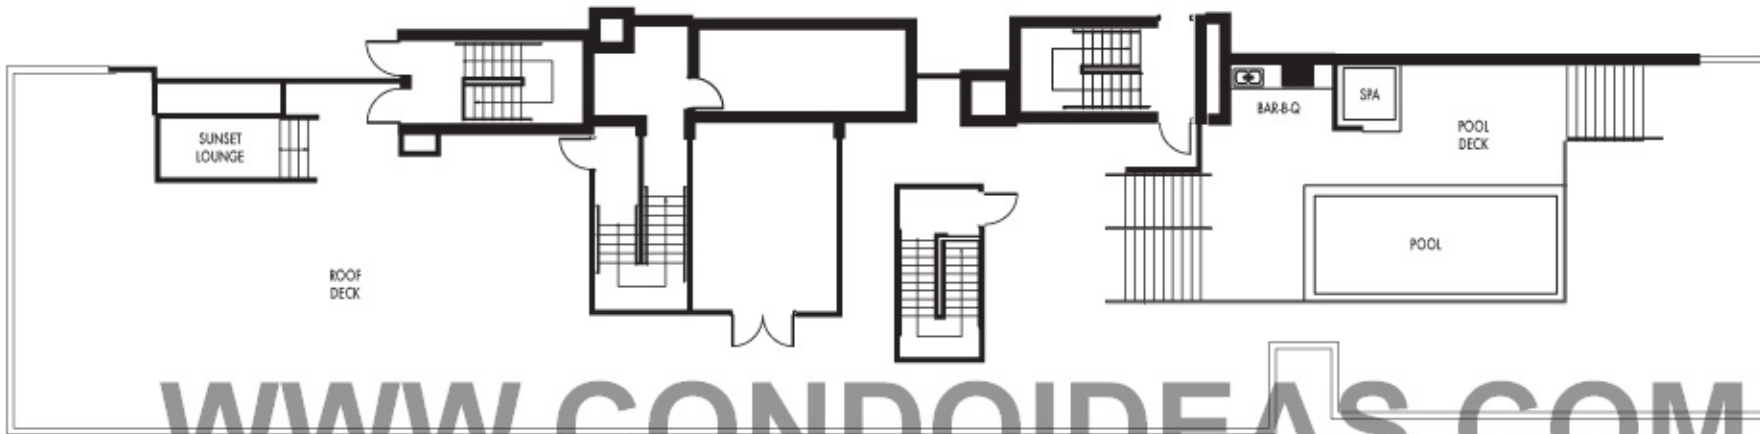

SOUTH TOWER - UNIT PH3

WWW.CONDOIDEAS.COM

4 BEDROOM / 4.5 BATH

TOTAL 3,906 sq.ft.

Contact: Condoideas.com

Tel.(305) 428-2439

Fax.(305) 676-2779

Email. info@condoideas.com