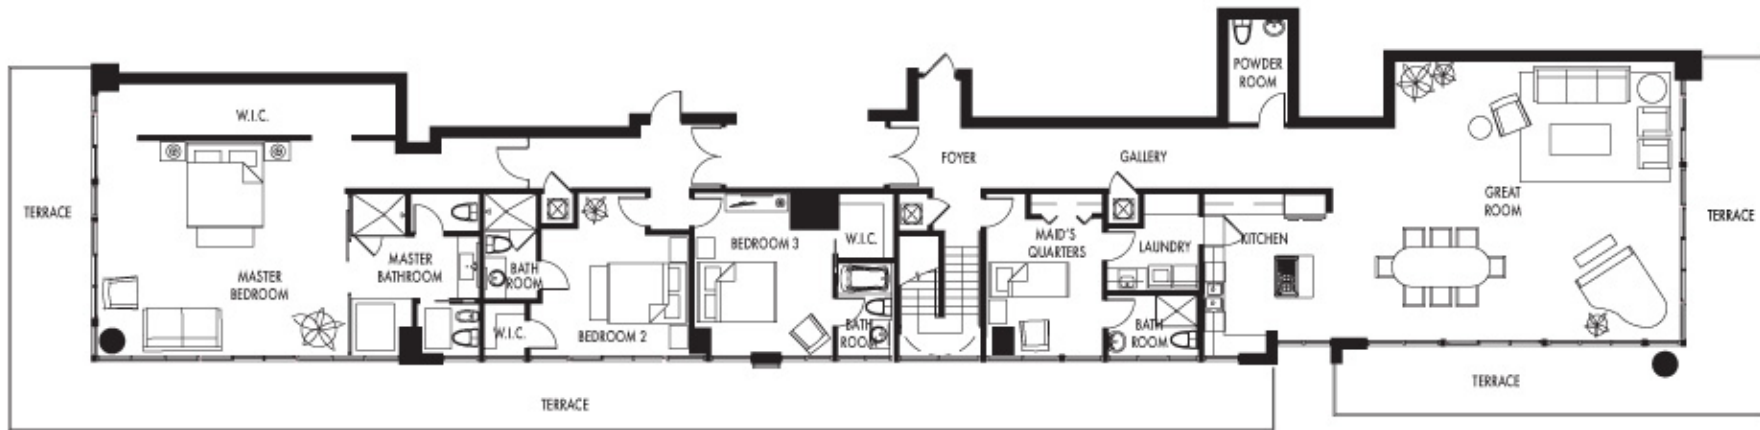

SOUTH TOWER - UNIT PH3

WWW.CONDOIDEAS.COM

4 BEDROOM / 4.5 BATH

TOTAL 3,906 sq.ft.

Contact: Condoideas.com

Tel.(305) 428-2439

Fax.(305) 676-2779

Email. info@condoideas.com