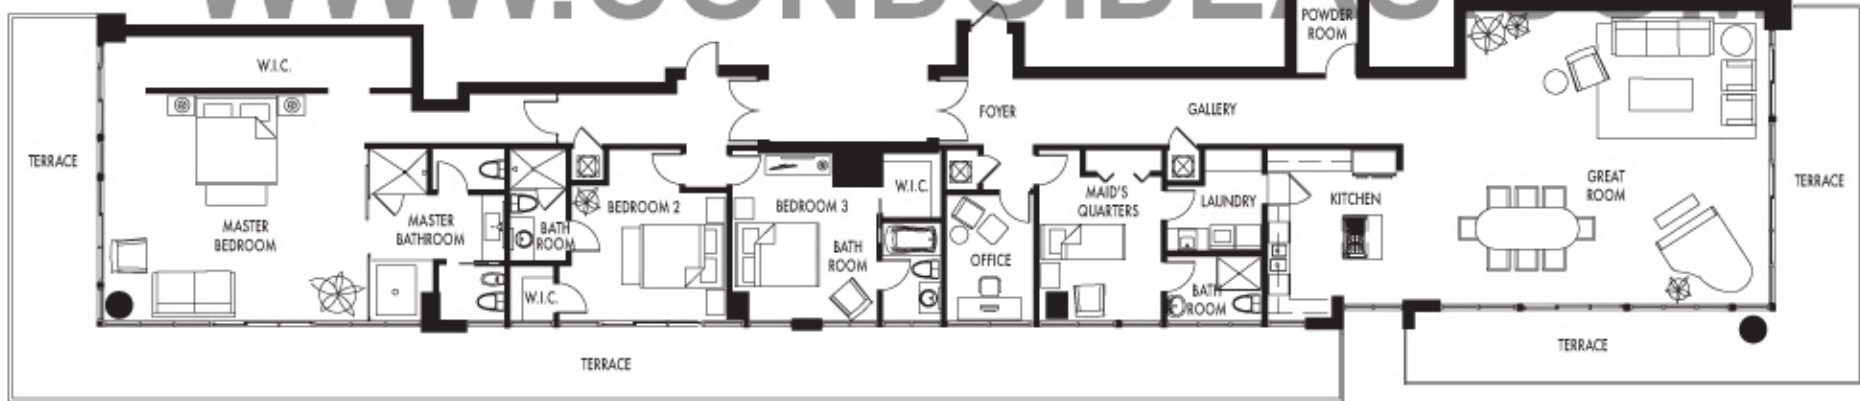

SOUTH TOWER - UNIT PH1

WWW.CONDOIDEAS.COM

4 BEDROOM + DEN / 4.5 BATH

TOTAL 3,906 sq.ft.

Contact: Condoideas.com

Tel.(305) 428-2439

Fax.(305) 676-2779

Email. Info@condoideas.com