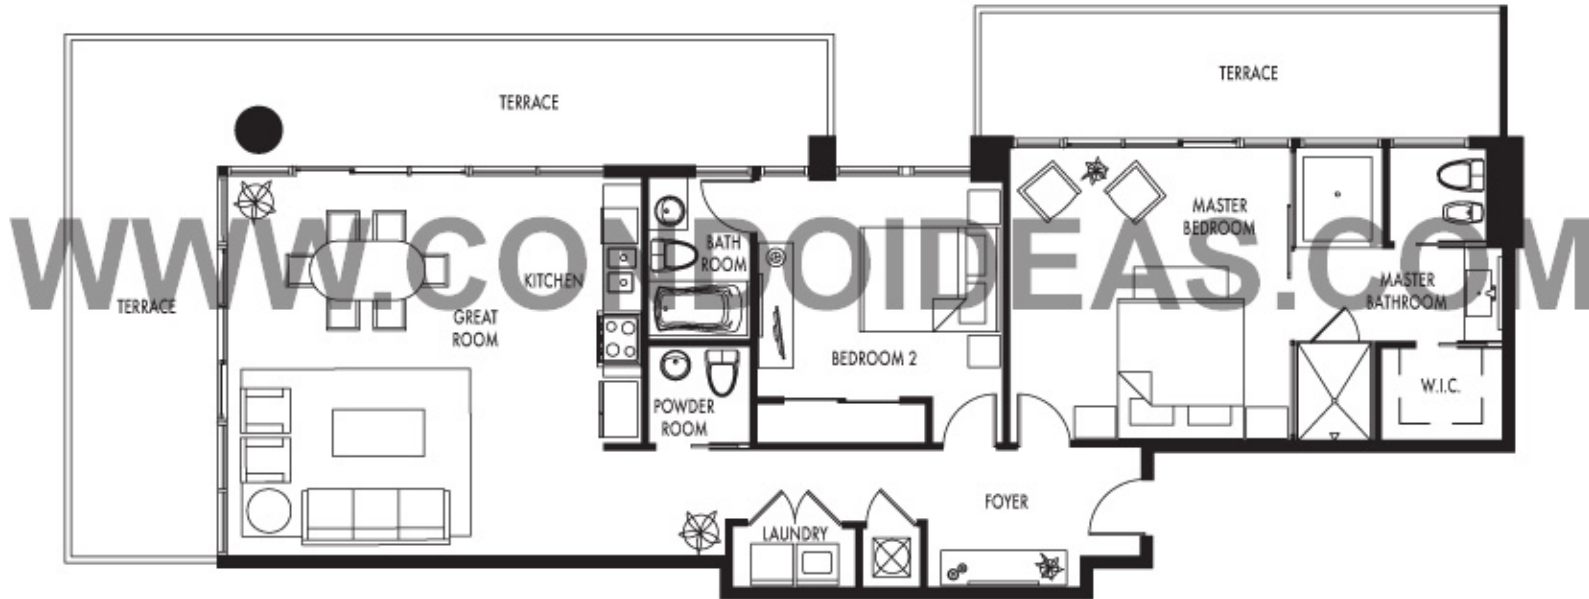

SOUTH TOWER - UNIT D

2 BEDROOM / 2.5 BATH

TOTAL 1,434 sq.ft.

Contact: Condoideas.com

Tel.(305) 428-2439

Fax.(305) 676-2779

Email. Info@condoideas.com

Web www.condoideas.com