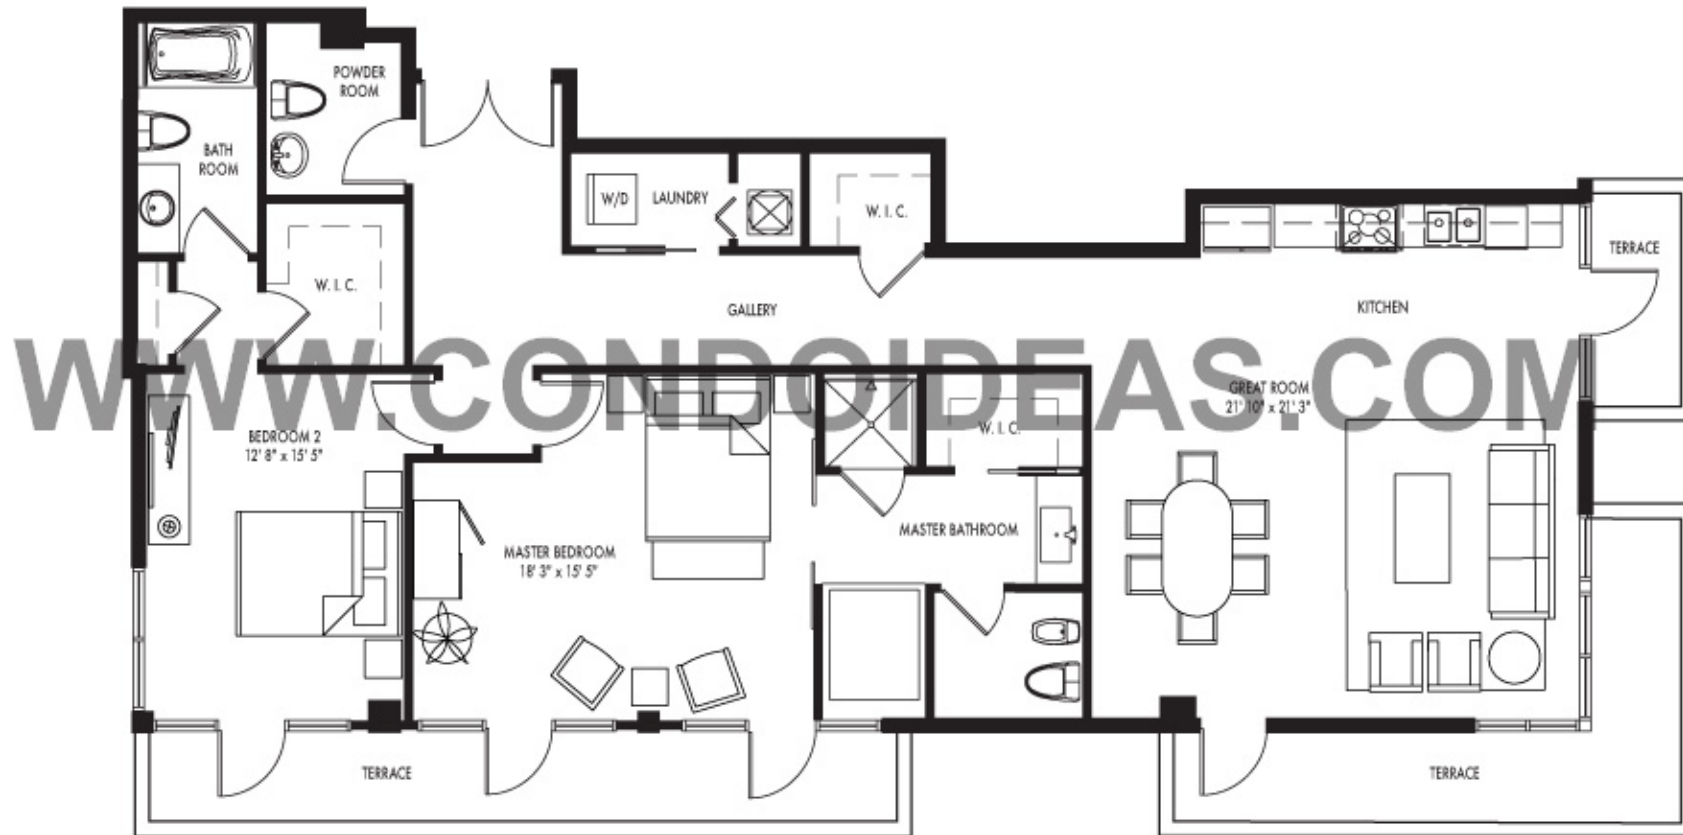

NORTH TOWER - UNIT G

C A R I B B E A N

2 BEDROOM / 2.5 BATHS

TOTAL 1,748 sq.ft.

Contact: Condoideas.com

Tel.(305) 428-2439

Fax.(305) 676-2779

Email. info@condoideas.com