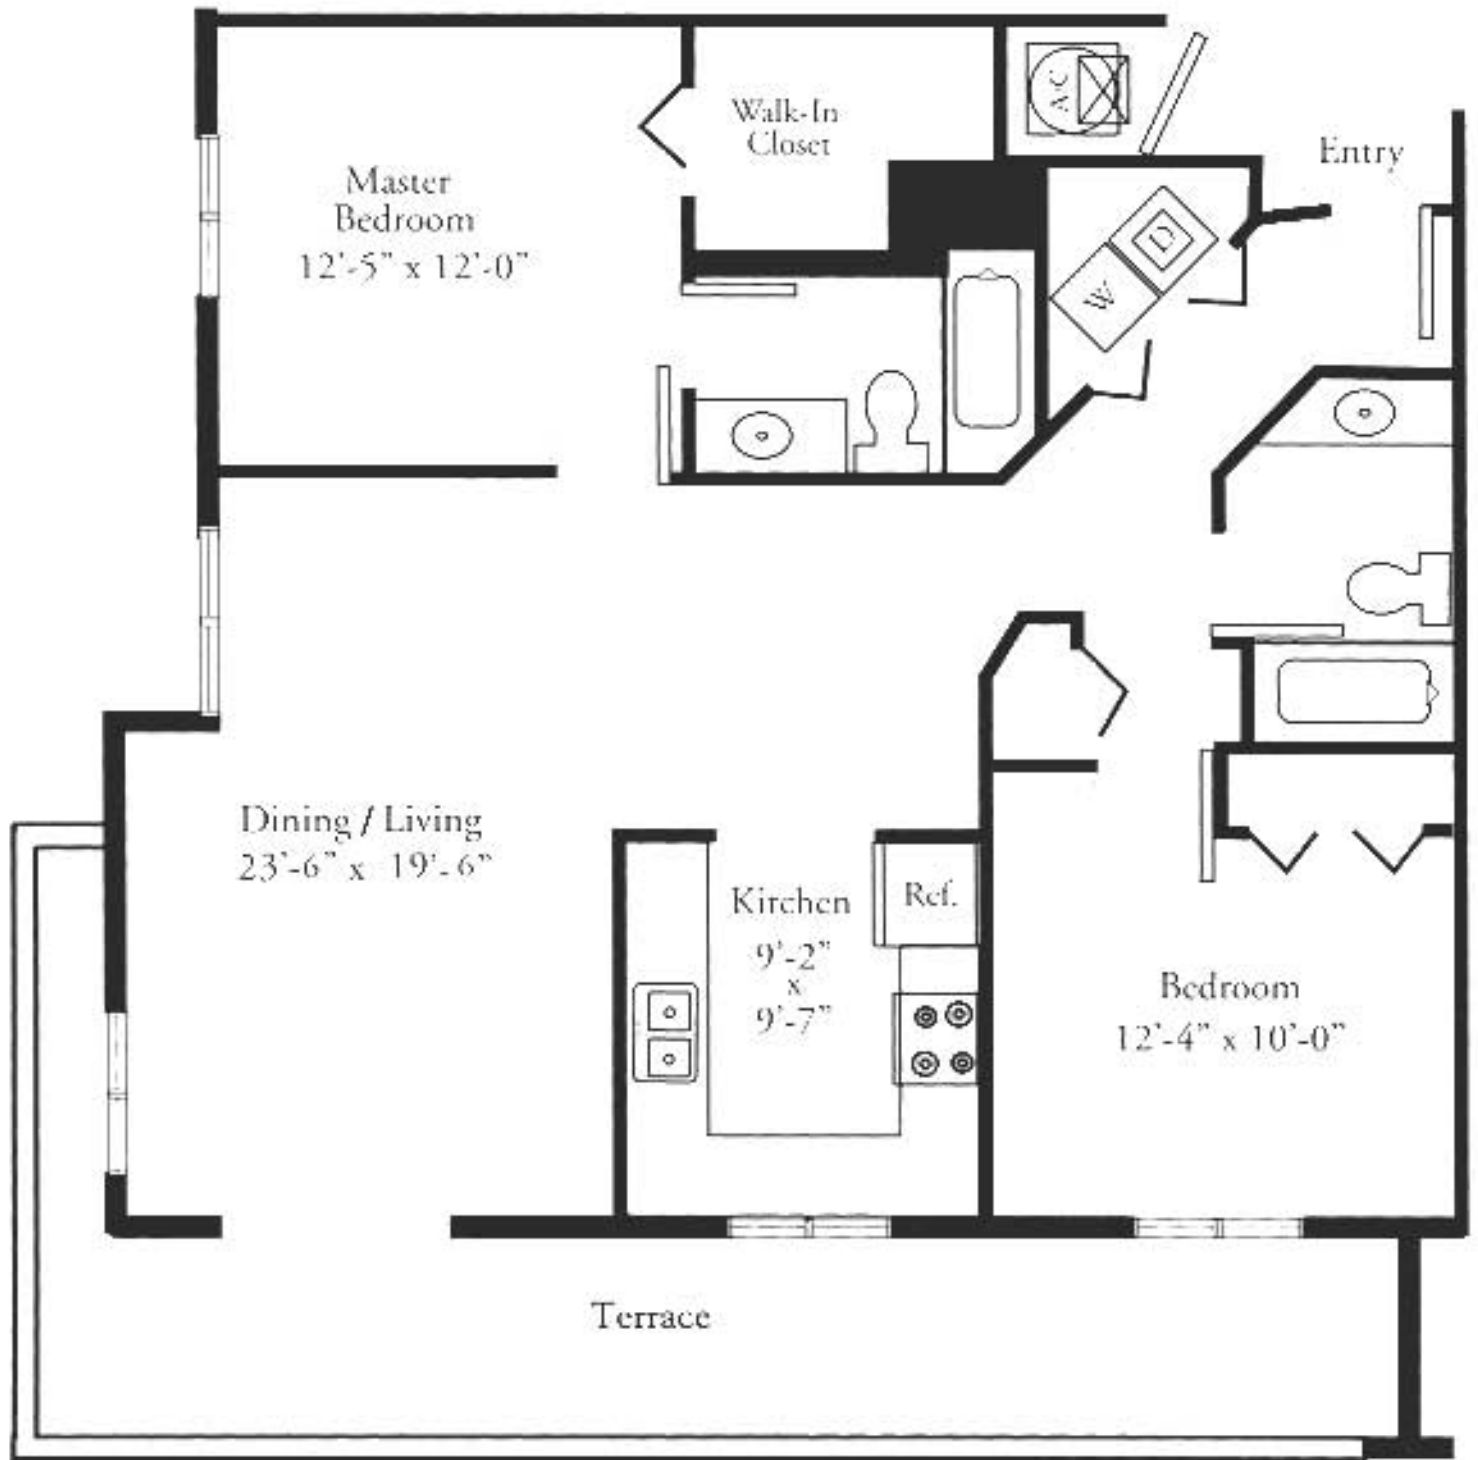

MODEL J

2 Bedroom, 2 Bath

15 Line
Floors 8 - 24

A/C Living 1116 Sq Ft - 103.67 M²
Terrace 261 Sq Ft - 24.24 M²
Total 1377 Sq Ft - 127.92 M²