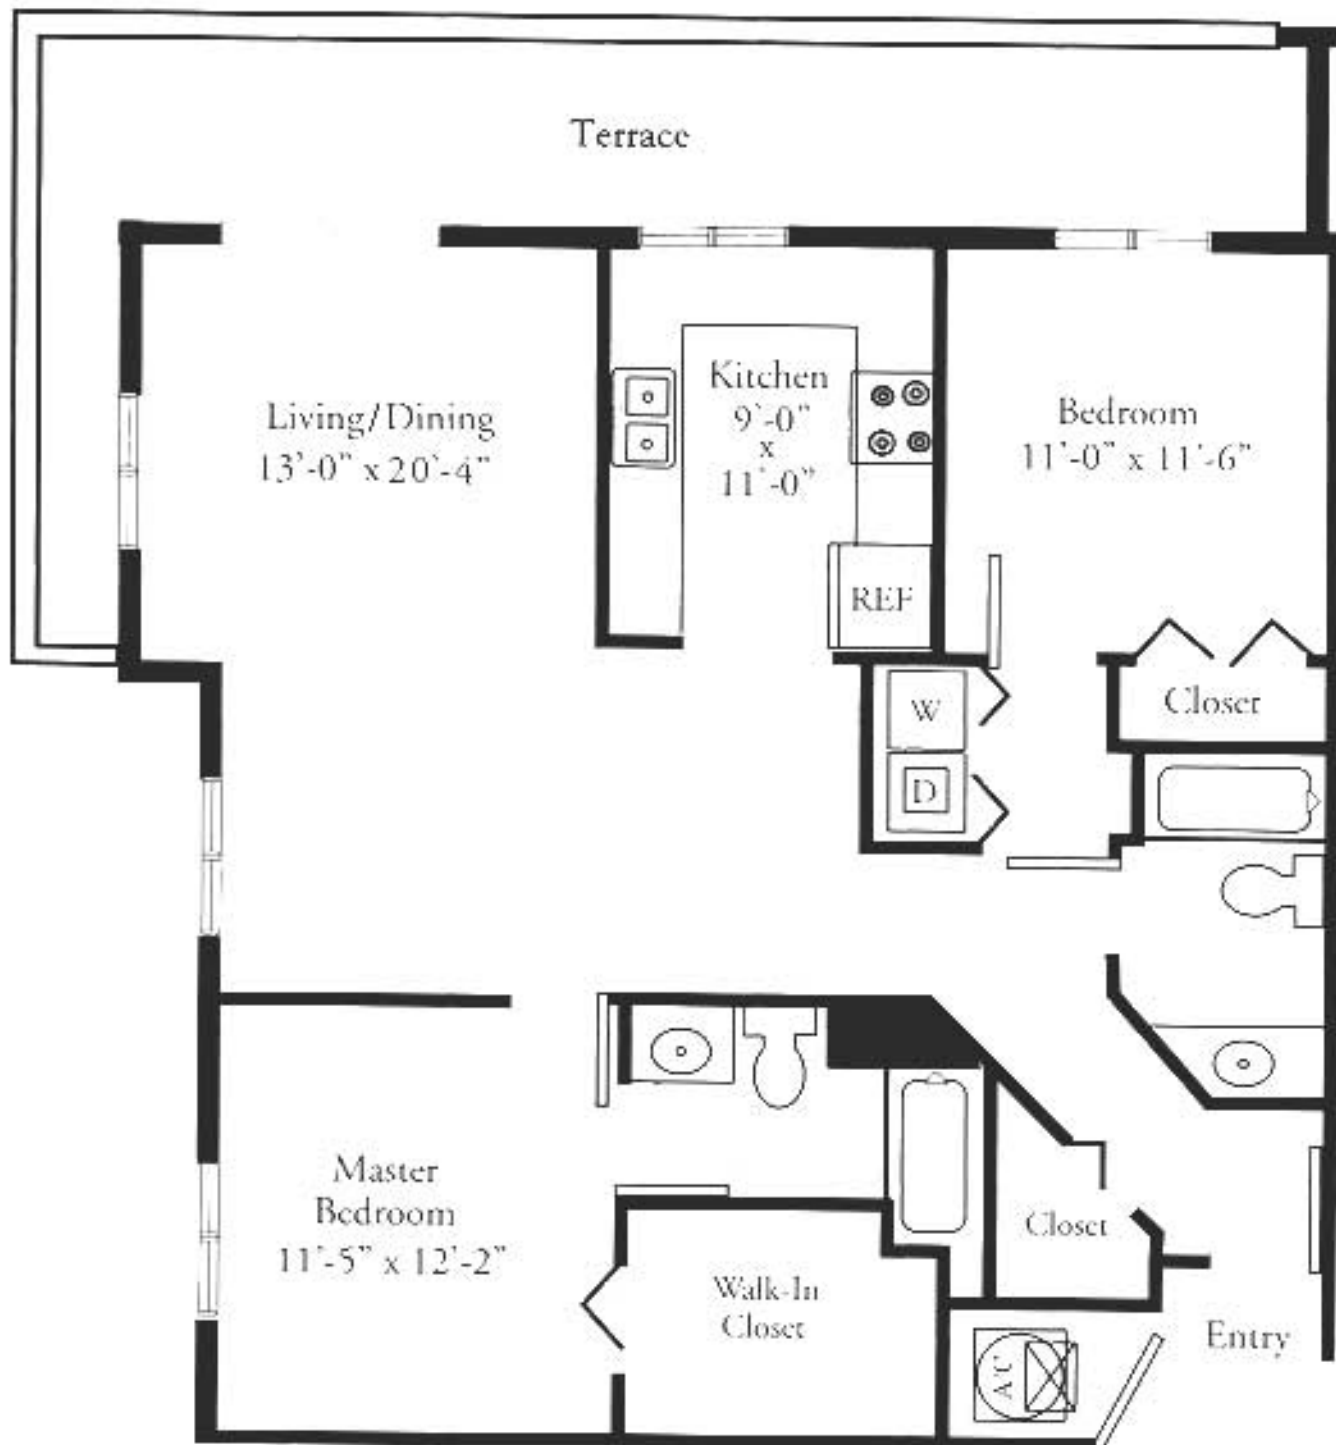

MODEL M

2 Bedroom, 2 Bath

14 Line
Floors 8 - 24A/C Living 1149 Sq Ft - 106.74 M²Terrace 208 Sq Ft - 19.32 M²Total 1357 Sq Ft - 126.06 M²