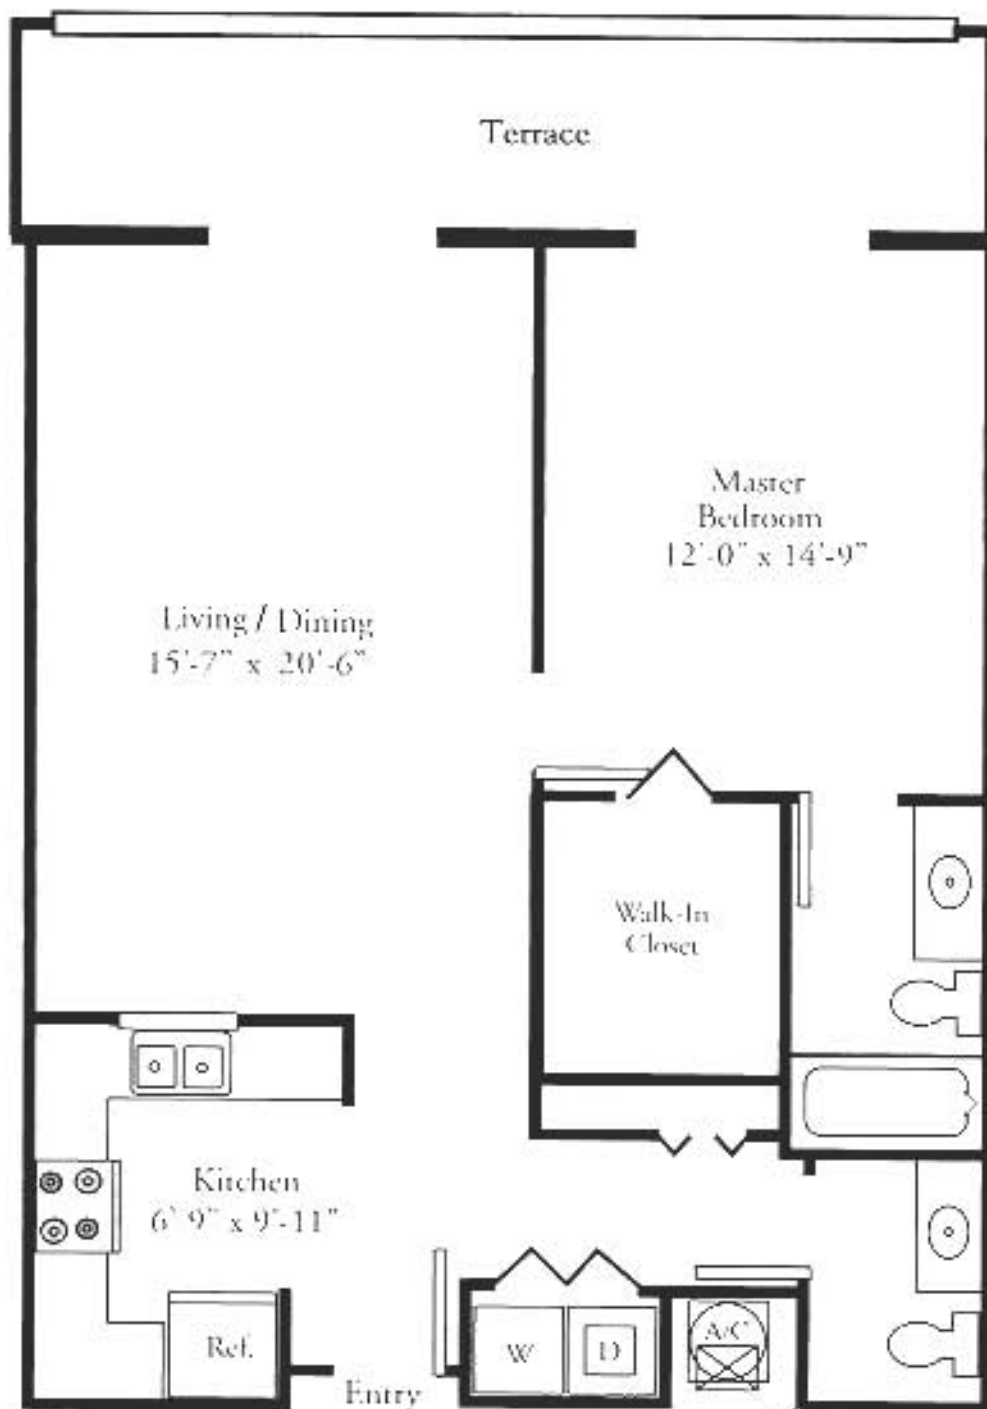

MODEL G

1 Bedroom, 1 1/2 Bath

12 Line
Floors 8 - 24

A/C Living	860 Sq Ft	-	79.89 M ²
Terrace	158 Sq Ft	-	14.67 M ²
Total	1018 Sq Ft	-	94.57 M ²

ALL DIMENSIONS, SQUARE FOOTAGE AND OTHER INFORMATION ARE APPROXIMATE AND SUBJECT TO THE LATEST REVISED PLANS.