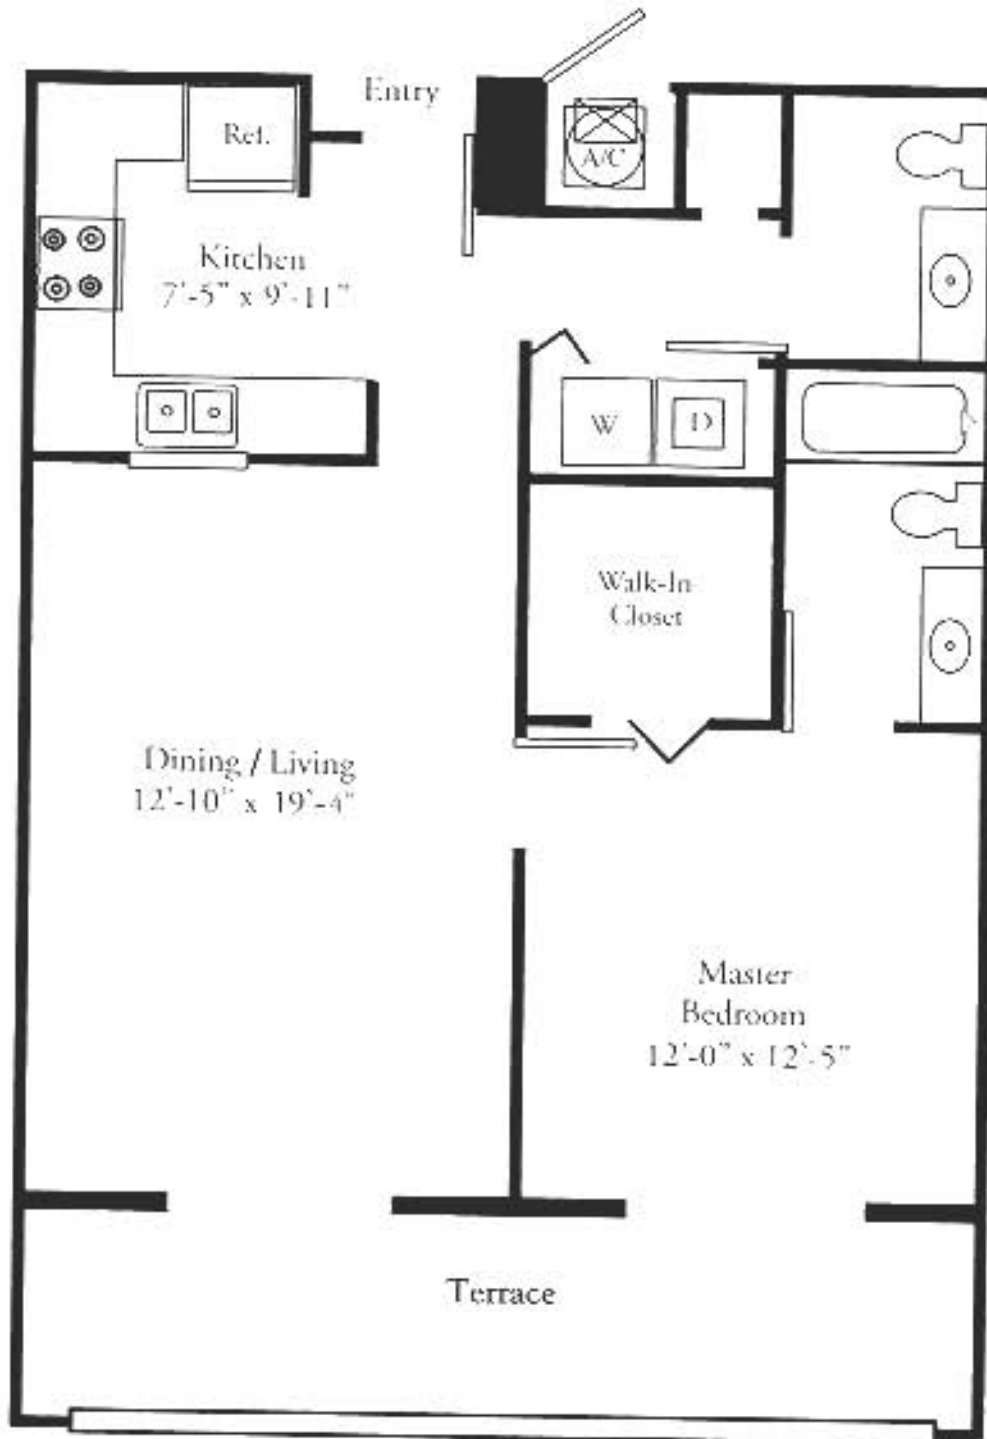

MODEL C
1 Bedroom, 1 1/2 Bath

11 Line
Floors 8 - 24

A/C Living	796 Sq Ft	-	73.95 M ²
Terrace	155 Sq Ft	-	14.39 M ²
Total	951 Sq Ft	-	88.35 M ²

View SW

All dimensions, square footage and unit area are approximate and subject to change without notice.