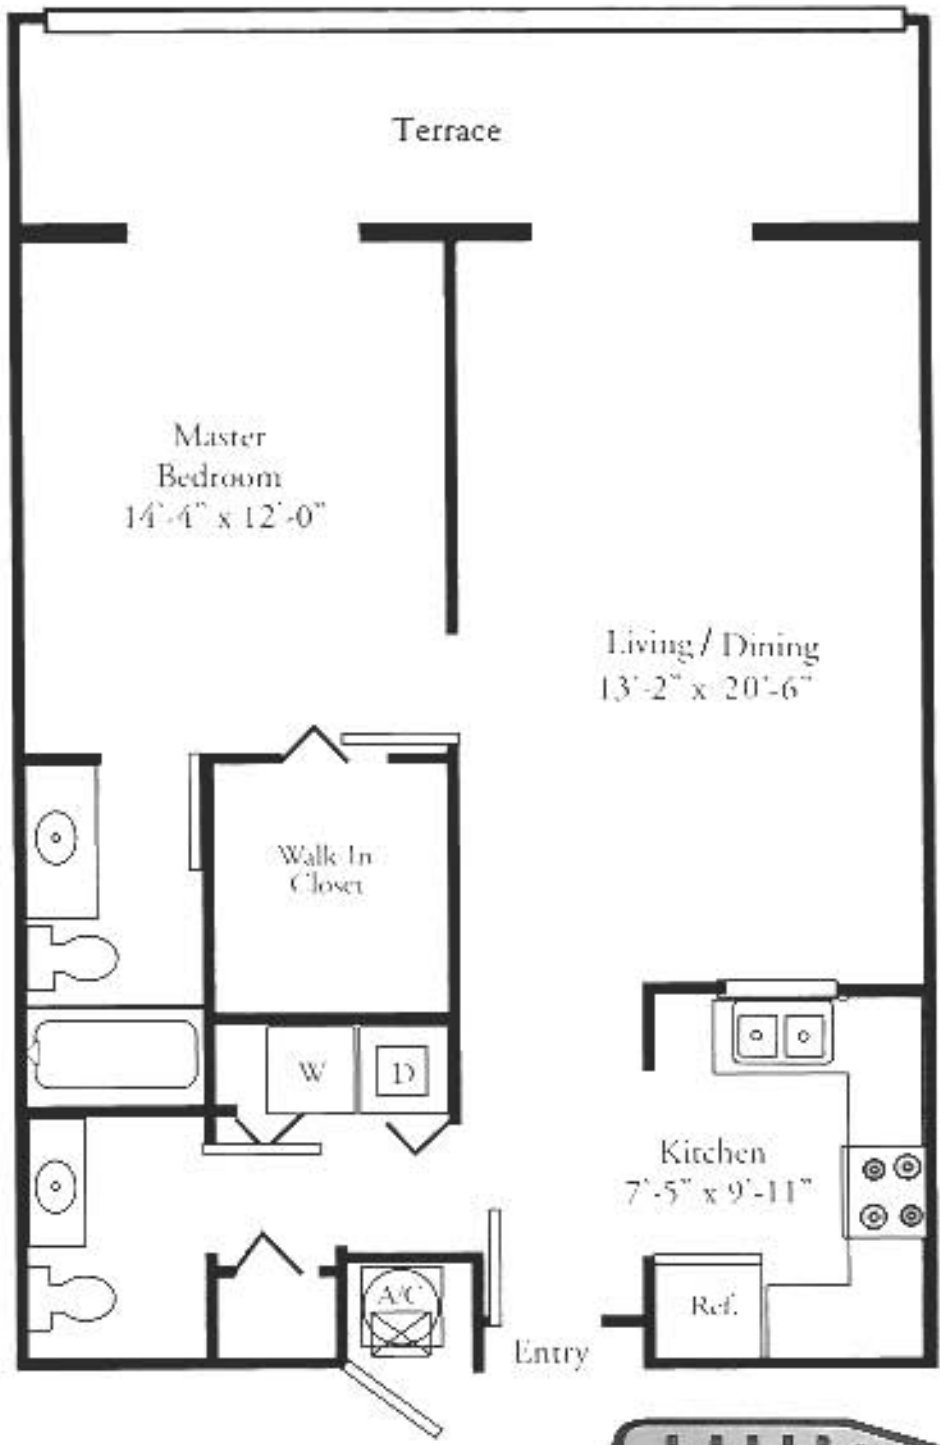

# MODEL F

1 Bedroom, 1 1/2 Bath

10 Line  
Floors 9 - 24

A/C Living	838 Sq Ft	-	77.85 M <sup>2</sup>
Terrace	154 Sq Ft	-	14.30 M <sup>2</sup>
<b>Total</b>	<b>992 Sq Ft</b>	<b>-</b>	<b>92.15 M<sup>2</sup></b>

All dimensions, square footage and illustrations are approximate and subject to change without notice.