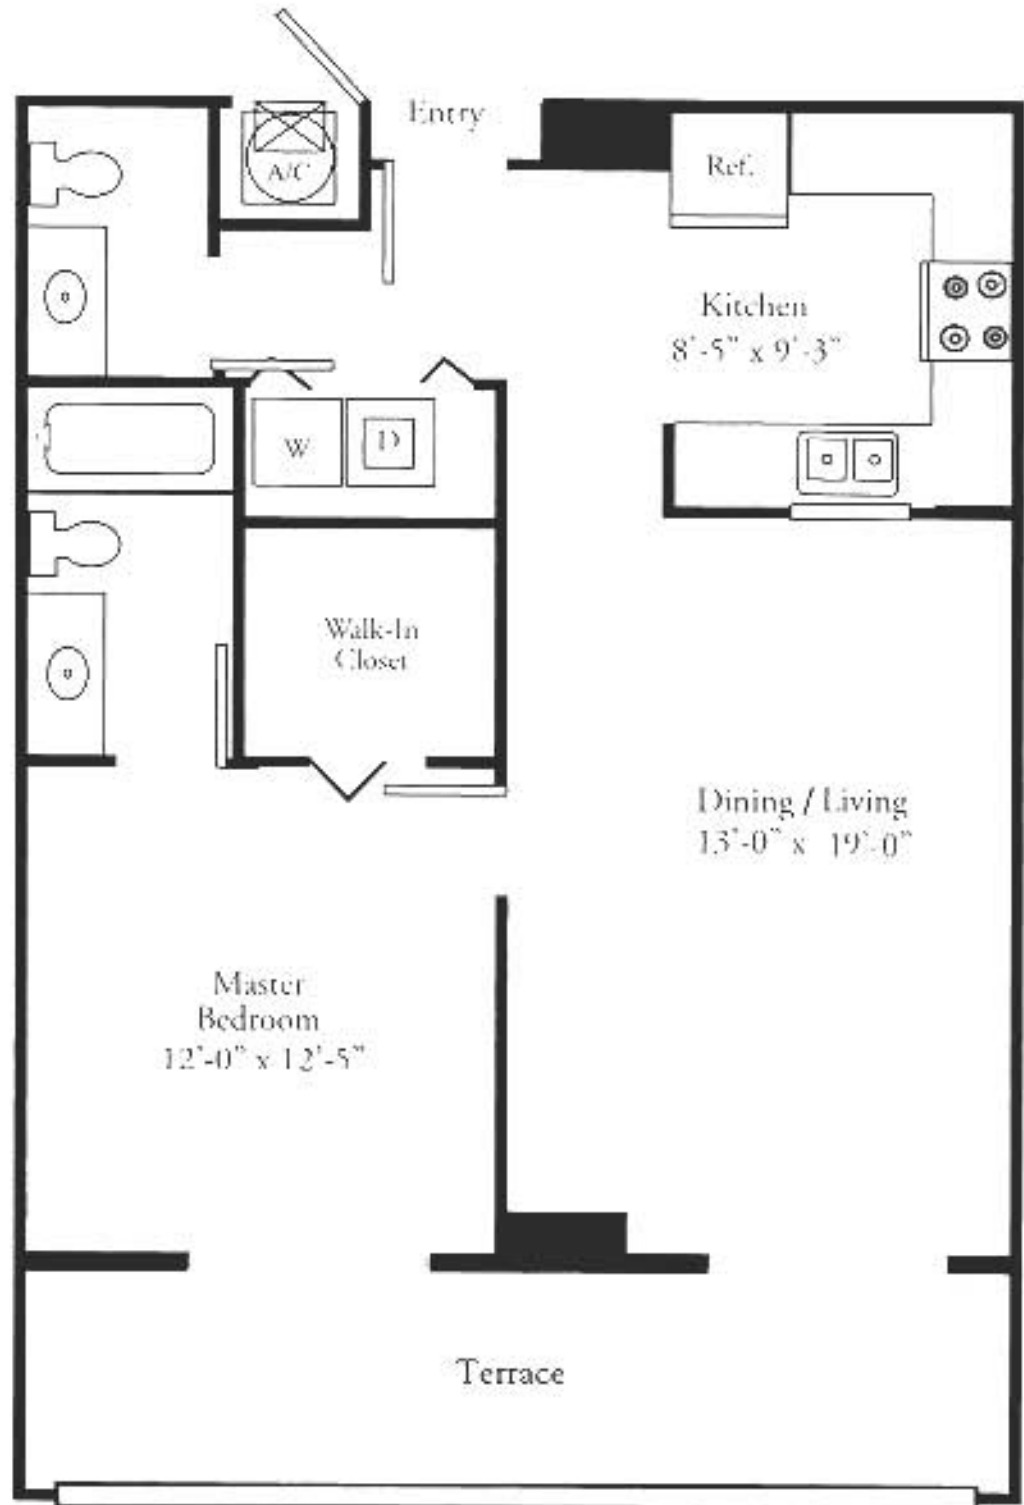

**MODEL B**  
1 Bedroom, 1 1/2 Bath

09 Line  
Floors 8 - 24

A/C Living	783 Sq Ft - 72.74 M <sup>2</sup>
Terrace	155 Sq Ft - 14.39 M <sup>2</sup>
Total	938 Sq Ft - 88.35 M <sup>2</sup>

View South & West