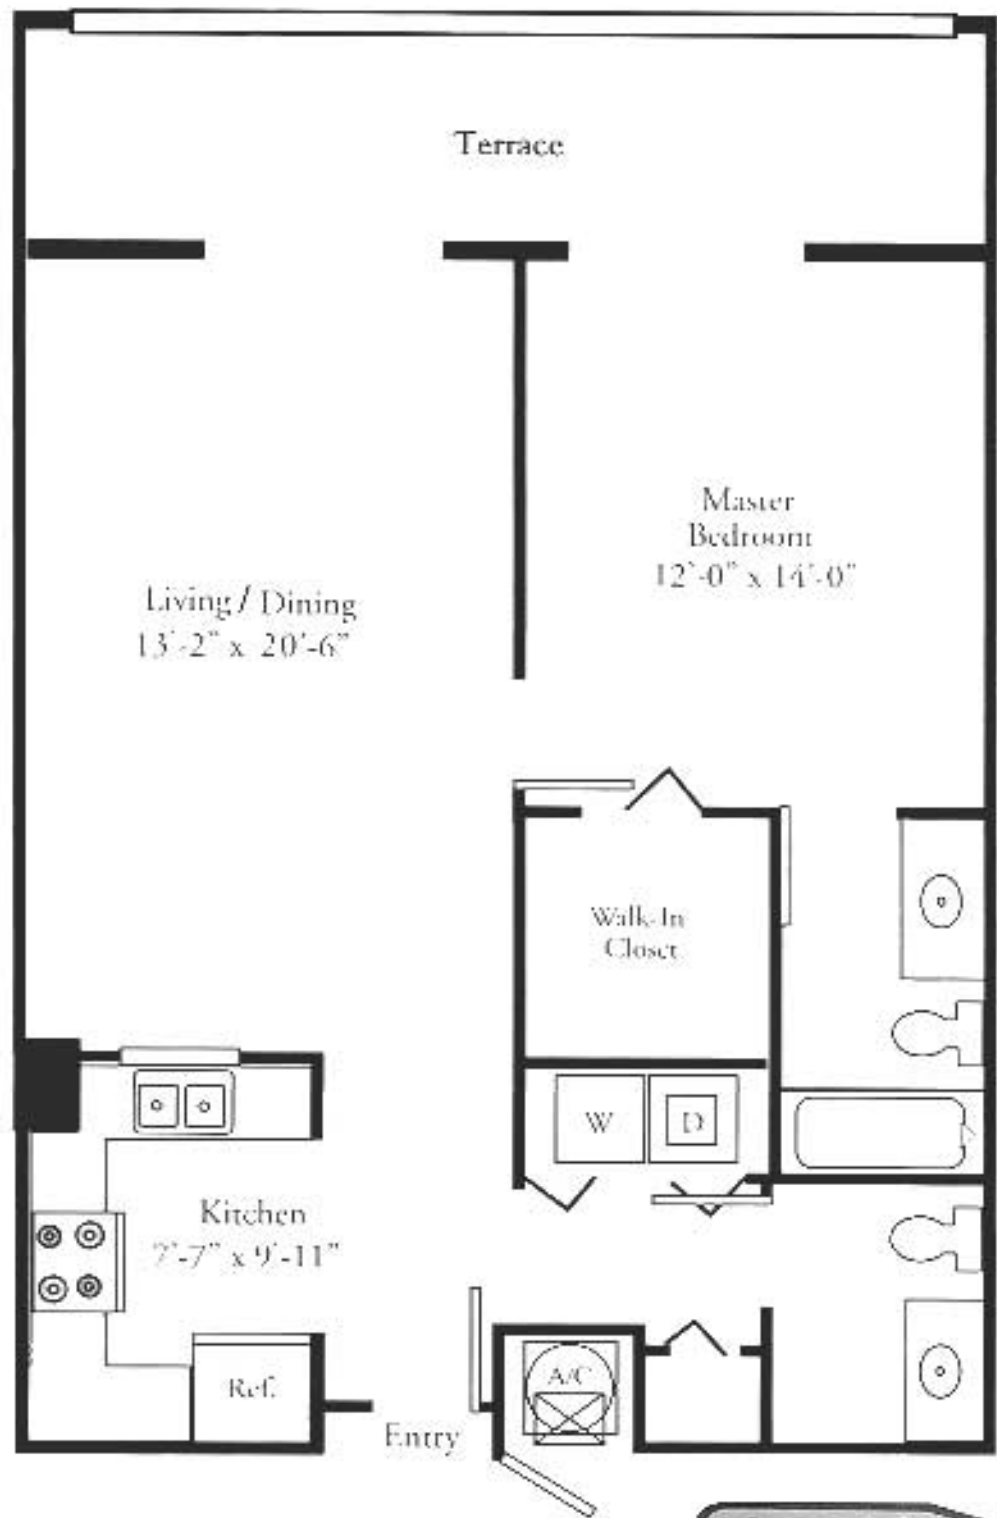

MODEL E

1 Bedroom, 1 1/2 Bath

08 Line
Floors 9 - 24

A/C Living	838 Sq Ft	-	77.85 M ²
Terrace	153 Sq Ft	-	14.21 M ²
Total	991 Sq Ft	-	92.06 M²

All dimensions are approximate and subject to change without notice.