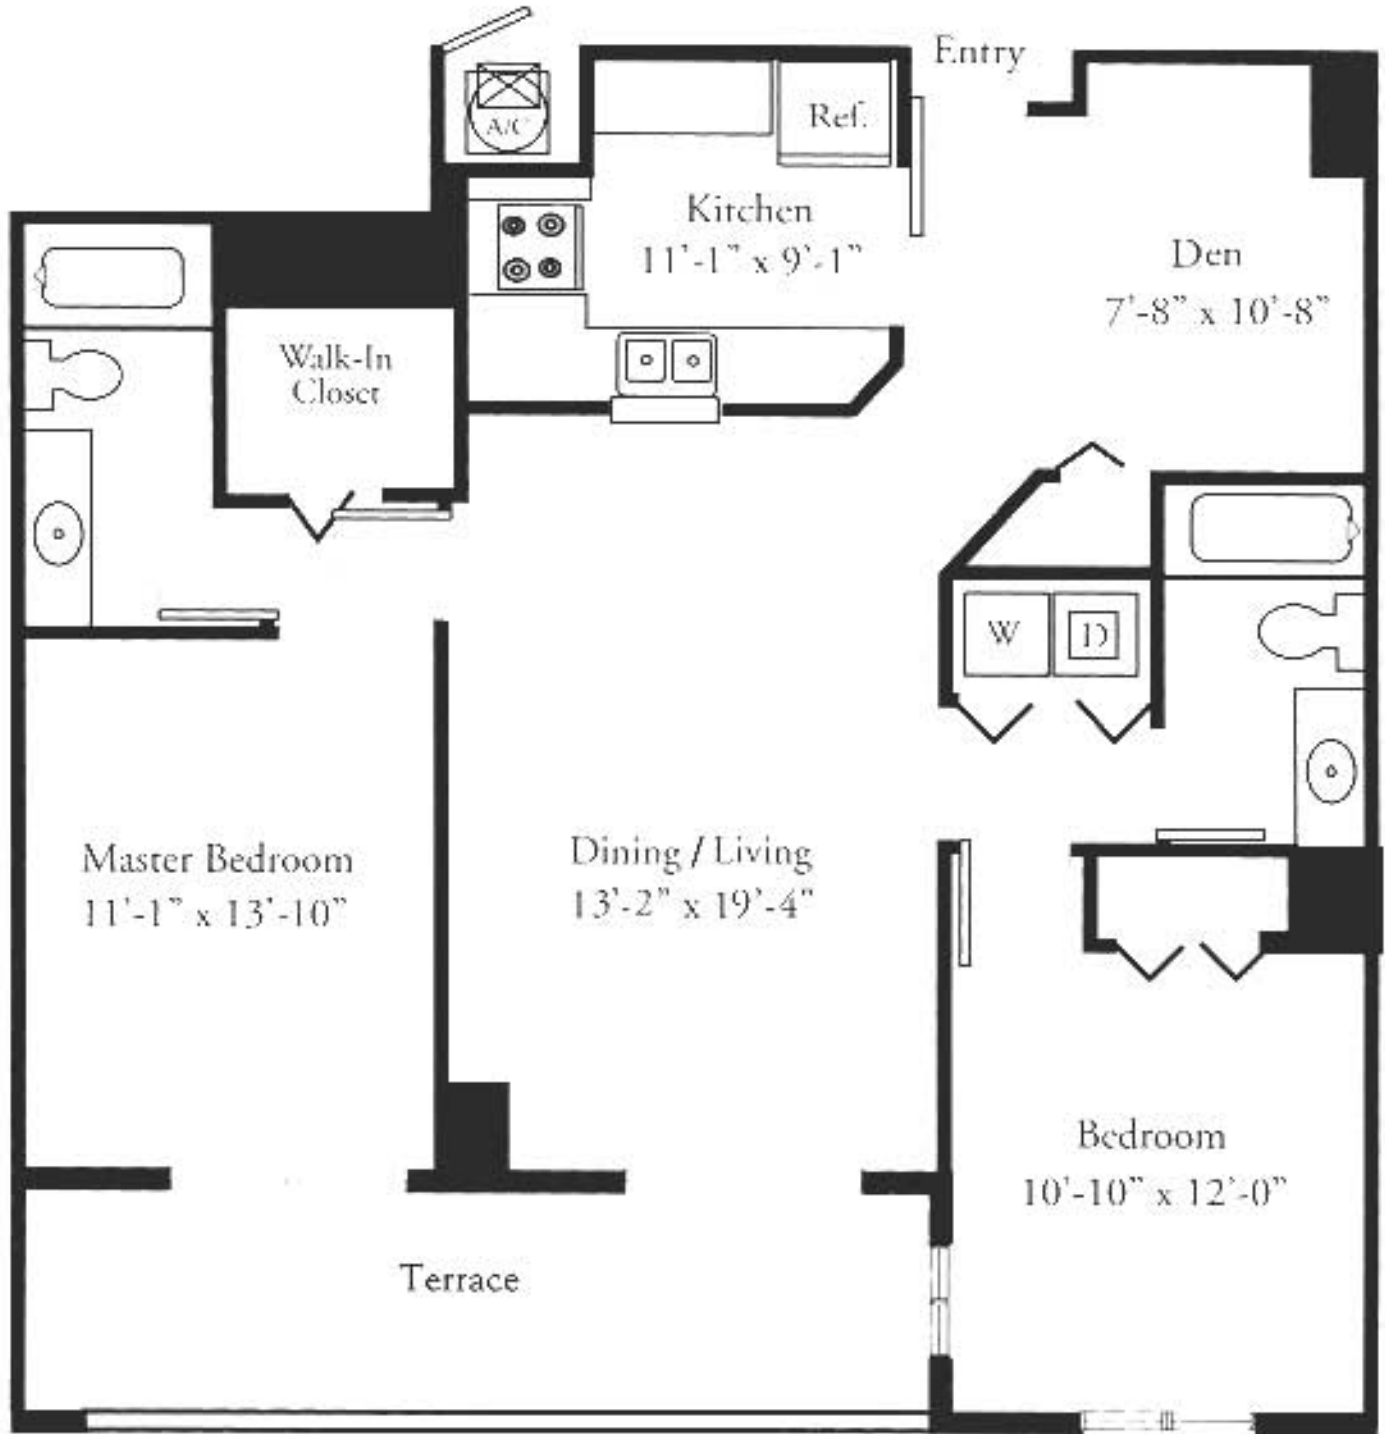

MODEL K
2 Bedroom, 2 Bath, Den

05 Line
Floors 8 - 36

A/C Living 1128 Sq Ft - 104.79 M²
 Terrace 144 Sq Ft - 13.37 M²
 Total 1272 Sq Ft - 118.17 M²

View West & North