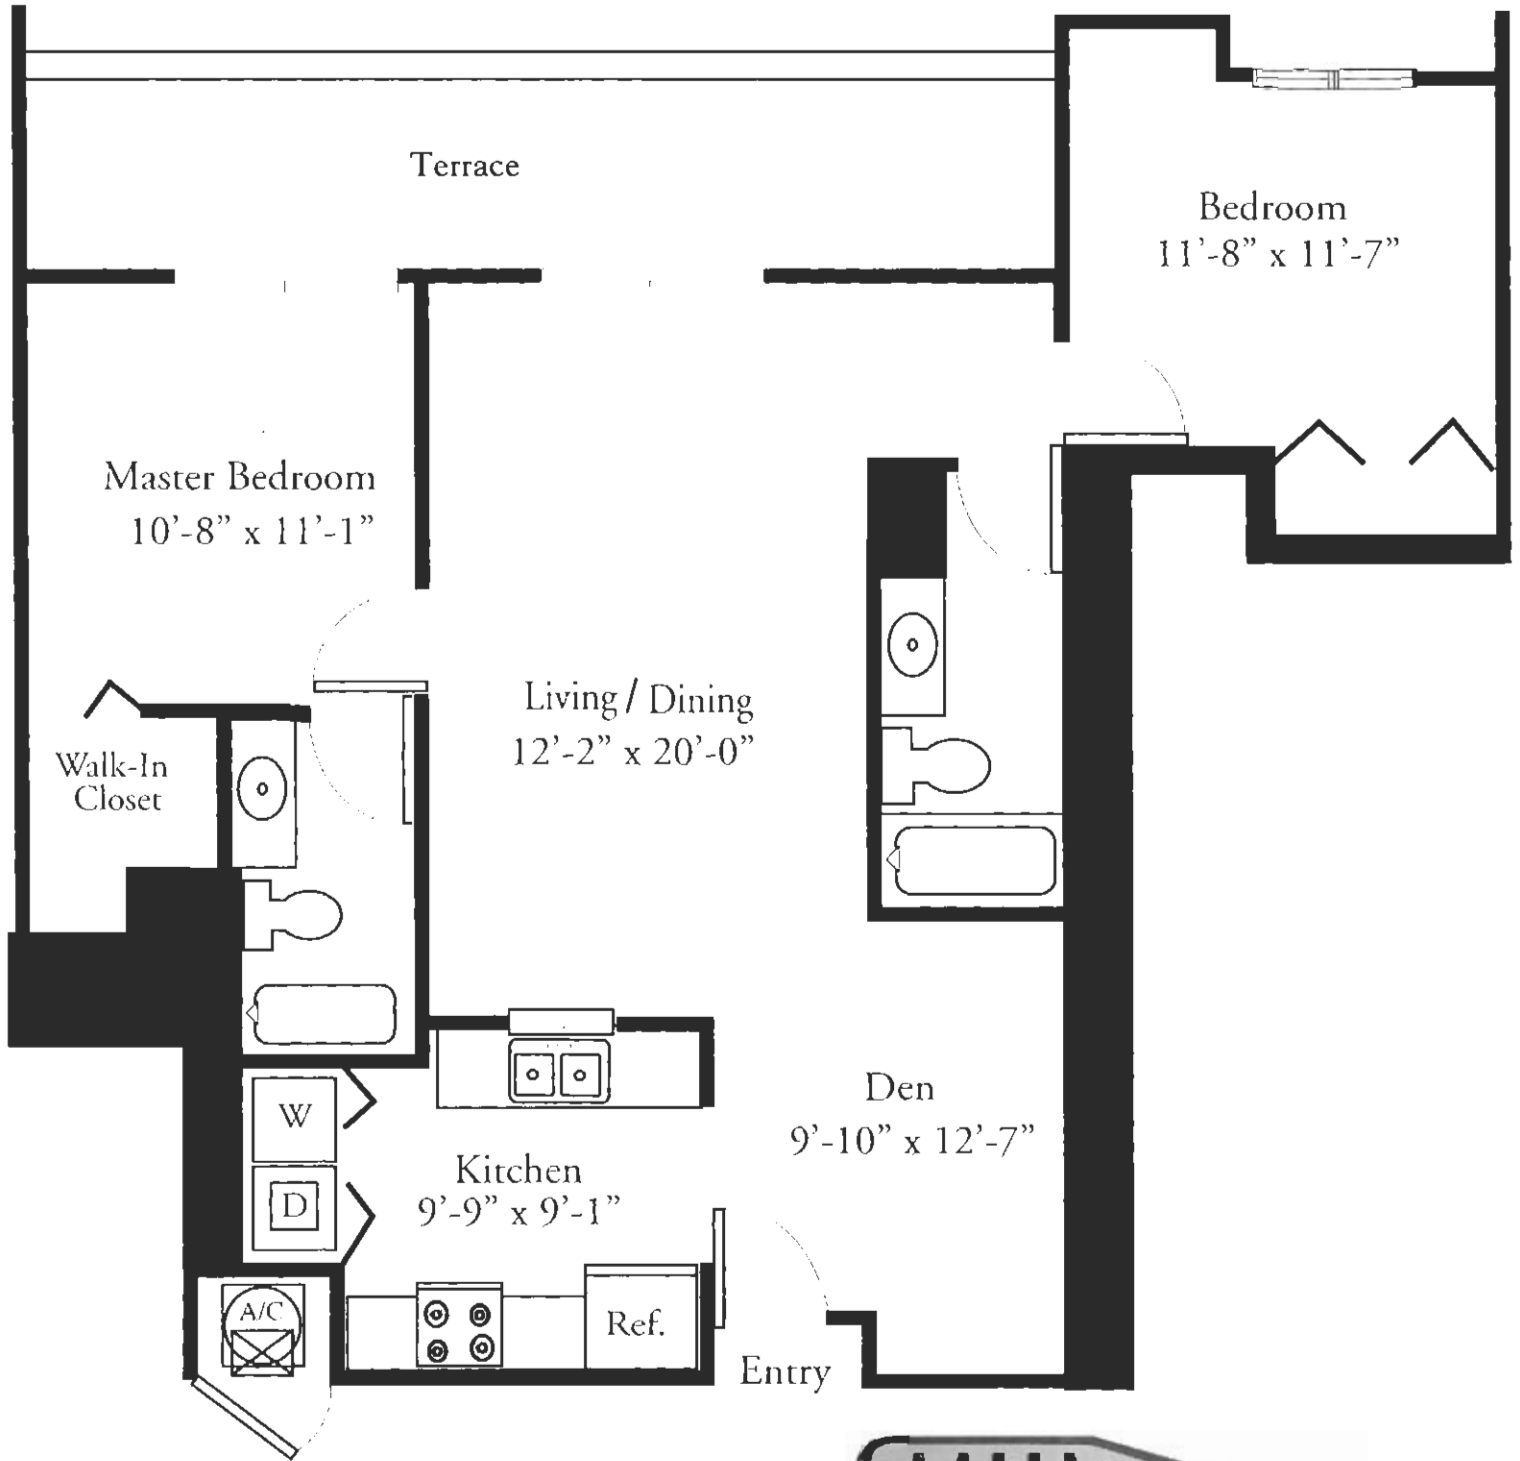

MODEL H

2 Bedroom, plus Den, 2 Bath

04 Line
Floors 9 - 36

A/C Living 1023 Sq Ft - 95.03 M²
 Terrace 157 Sq Ft - 14.58 M²
 Total 1180 Sq Ft - 109.62 M²