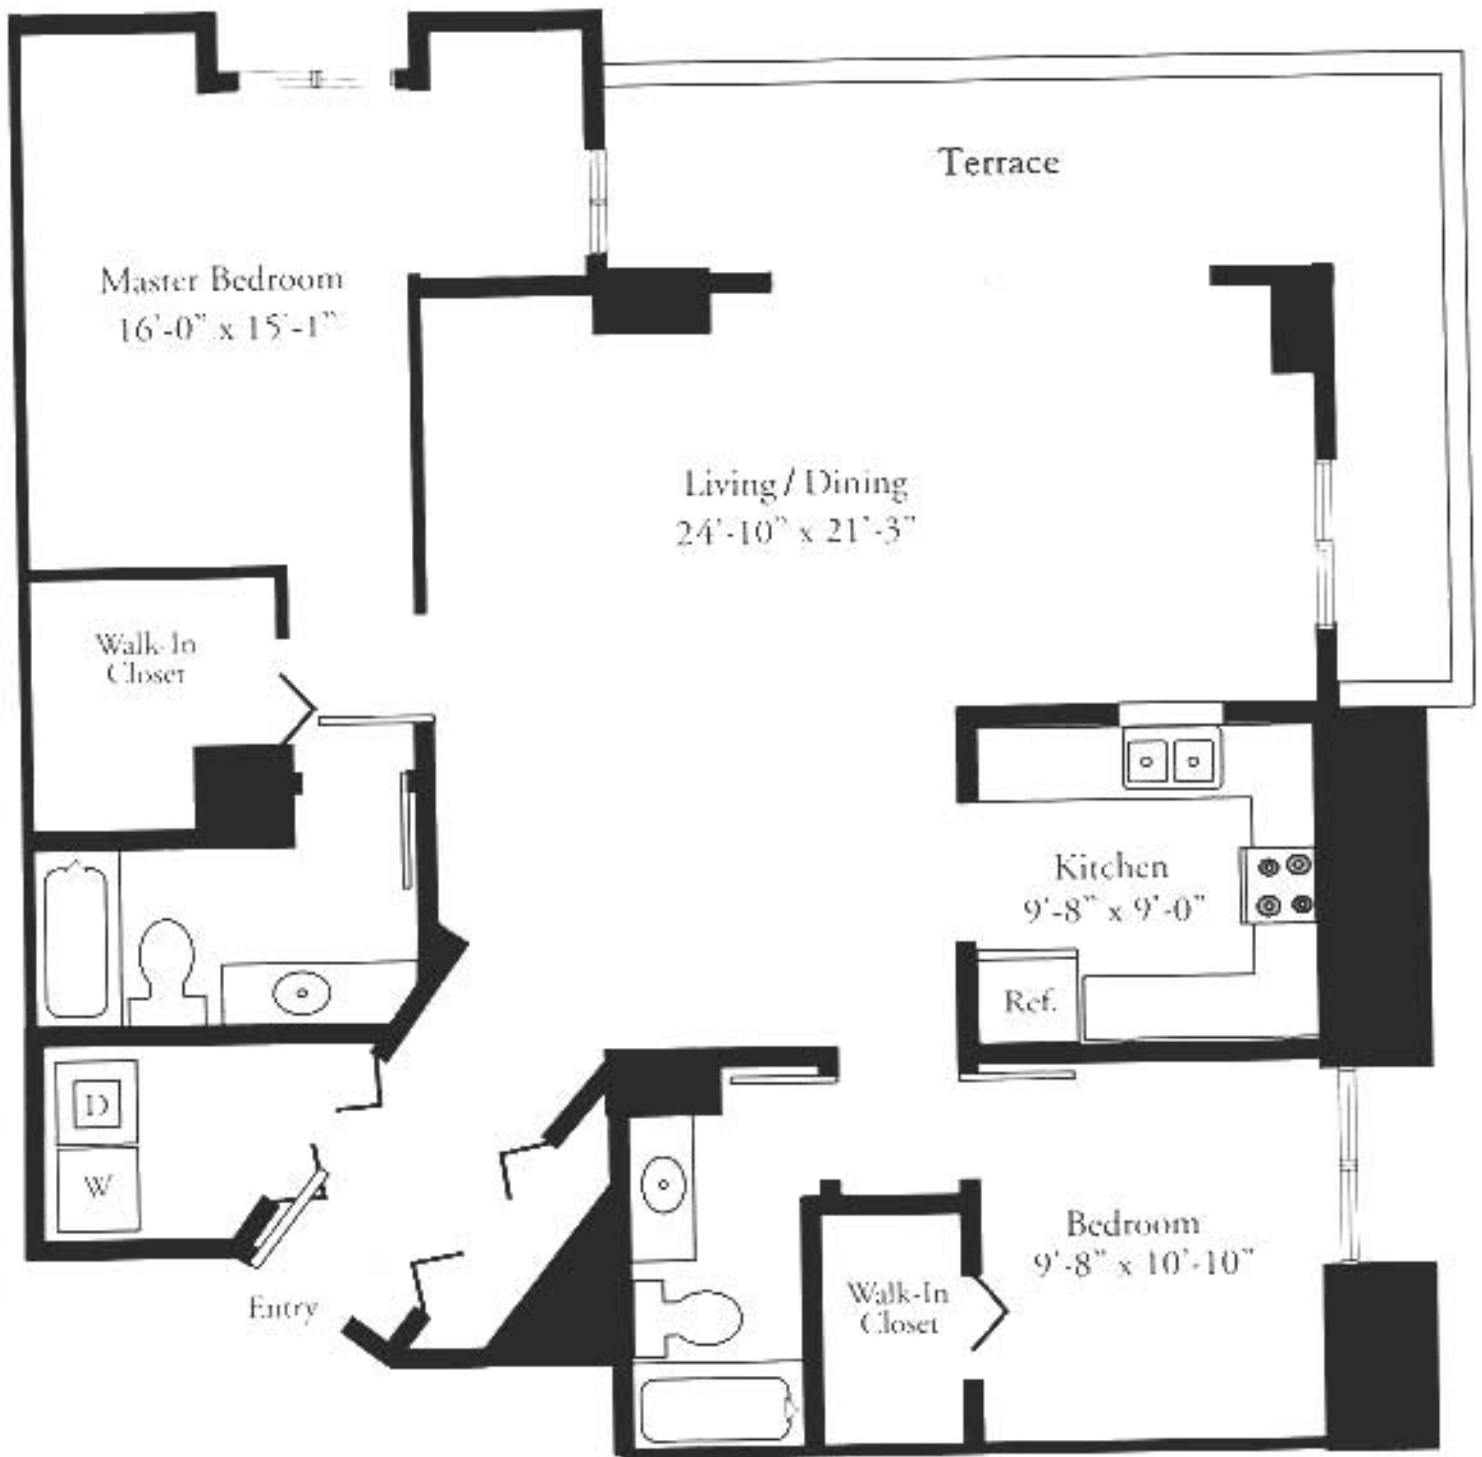

MODEL 0
2 Bedroom, 2 Bath

02 Line
Floors 8 - 36

A/C Living 1322 Sq Ft - 122.81 M²
Terrace 216 Sq Ft - 20.063 M²
Total 1538 Sq Ft - 142.88 M²