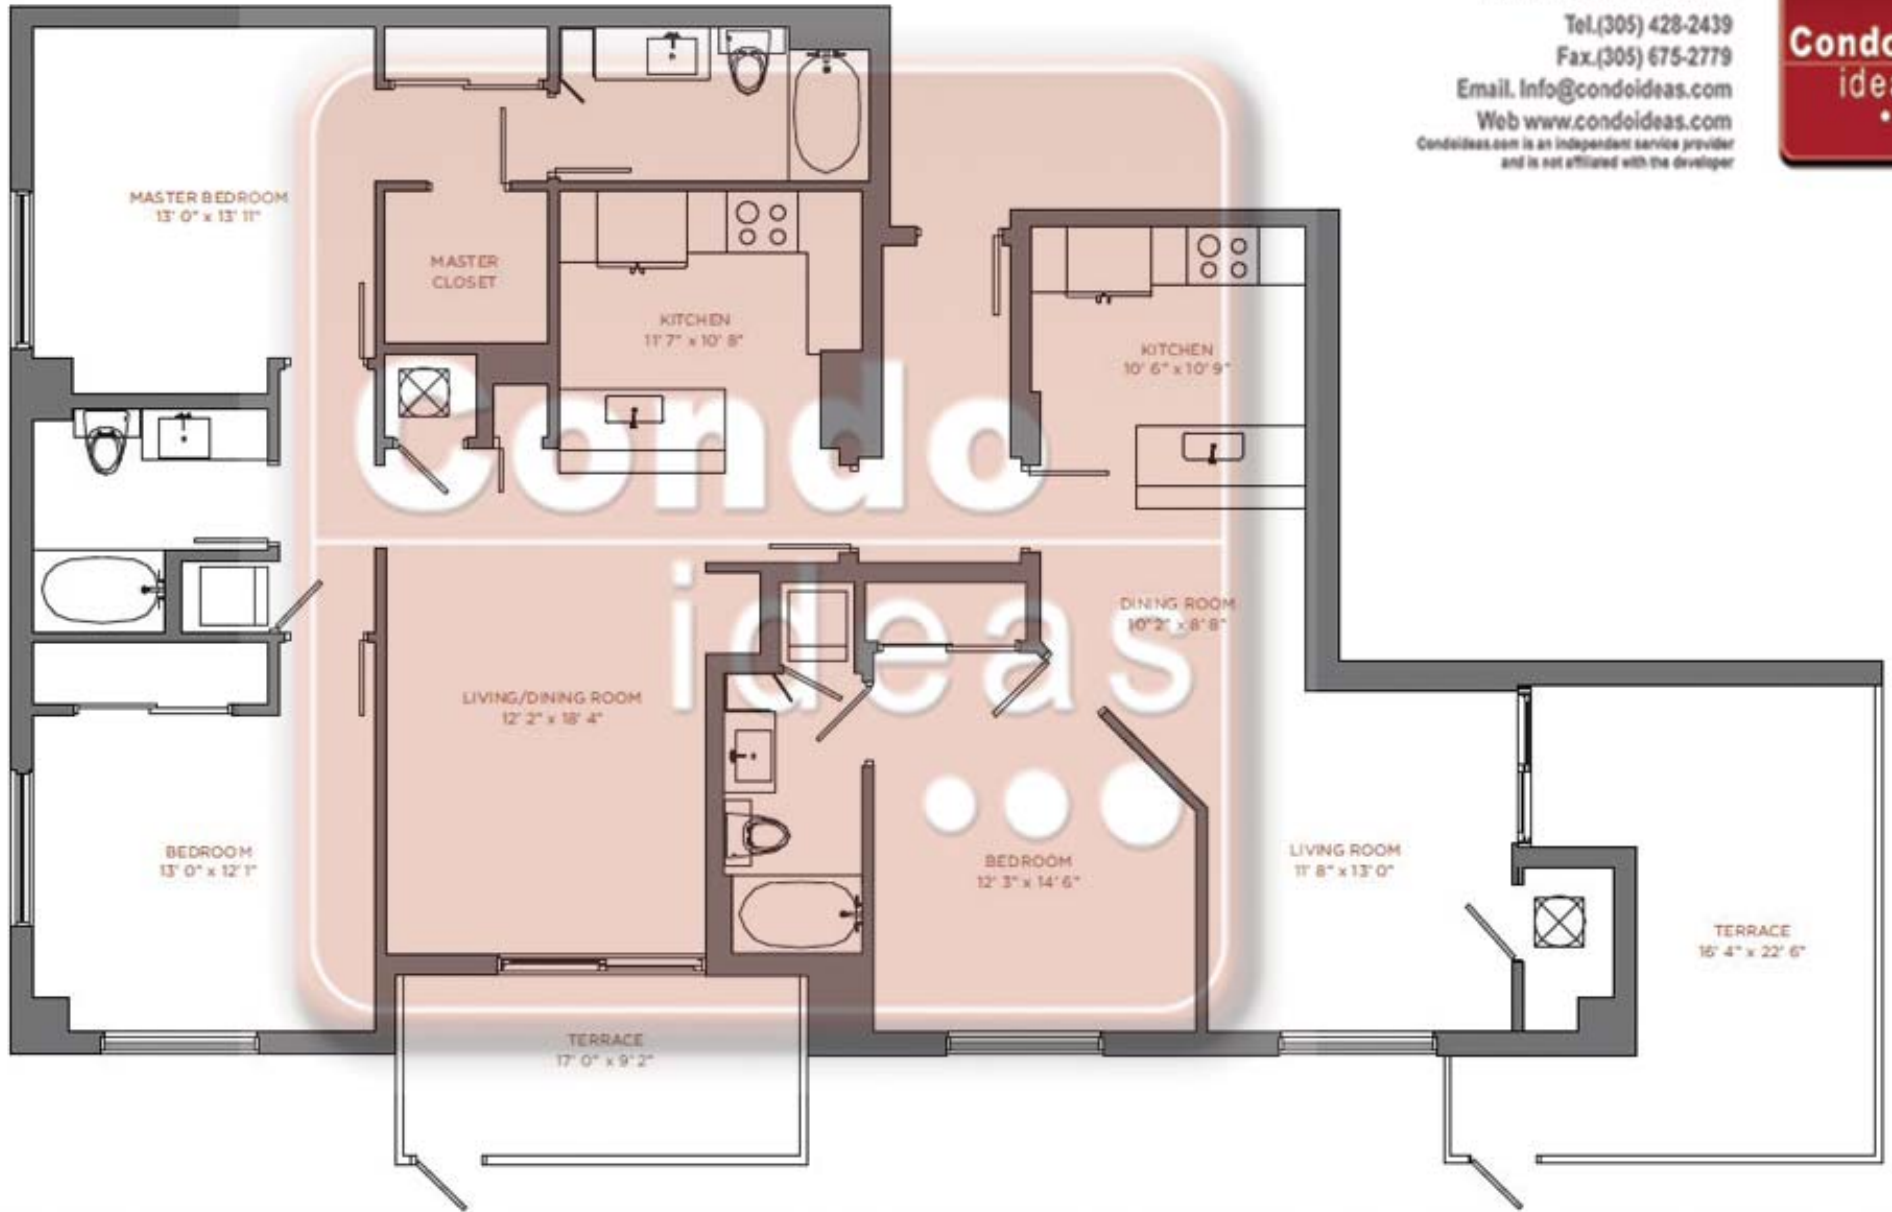

NINE
 AT MARY BRICKELL VILLAGE

RESIDENCE 30
 Level 11
 3 Br / 3 Ba

Interior:	1,952 sqft	182 m ²
Terrace:	514 sqft	48 m ²
Total:	2,466 sqft	230 m²