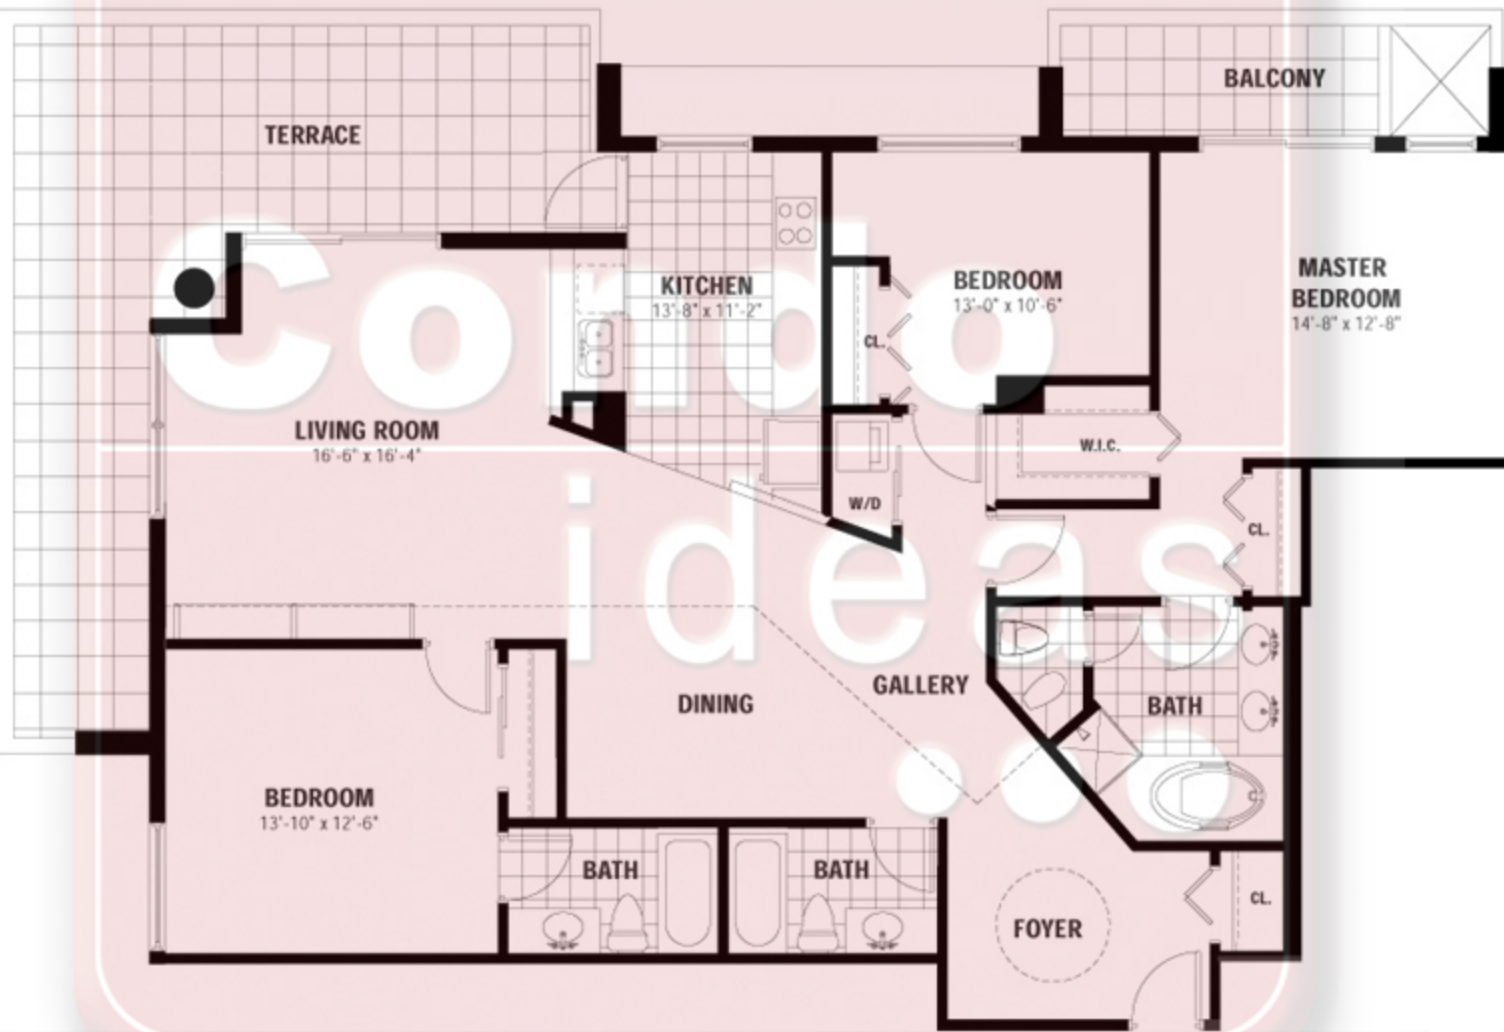

UNIT 04

UNIT 04
3 BR/3 BA

RESIDENCE
TERRACE
TOTAL

1,715 Sq.Ft./159m²
406 Sq.Ft./38m²
2,121 Sq.Ft./197m²

Contact: Condoideas.com

Tel.(305) 428-2439

Fax.(305) 675-2779

Email. Info@condoideas.com