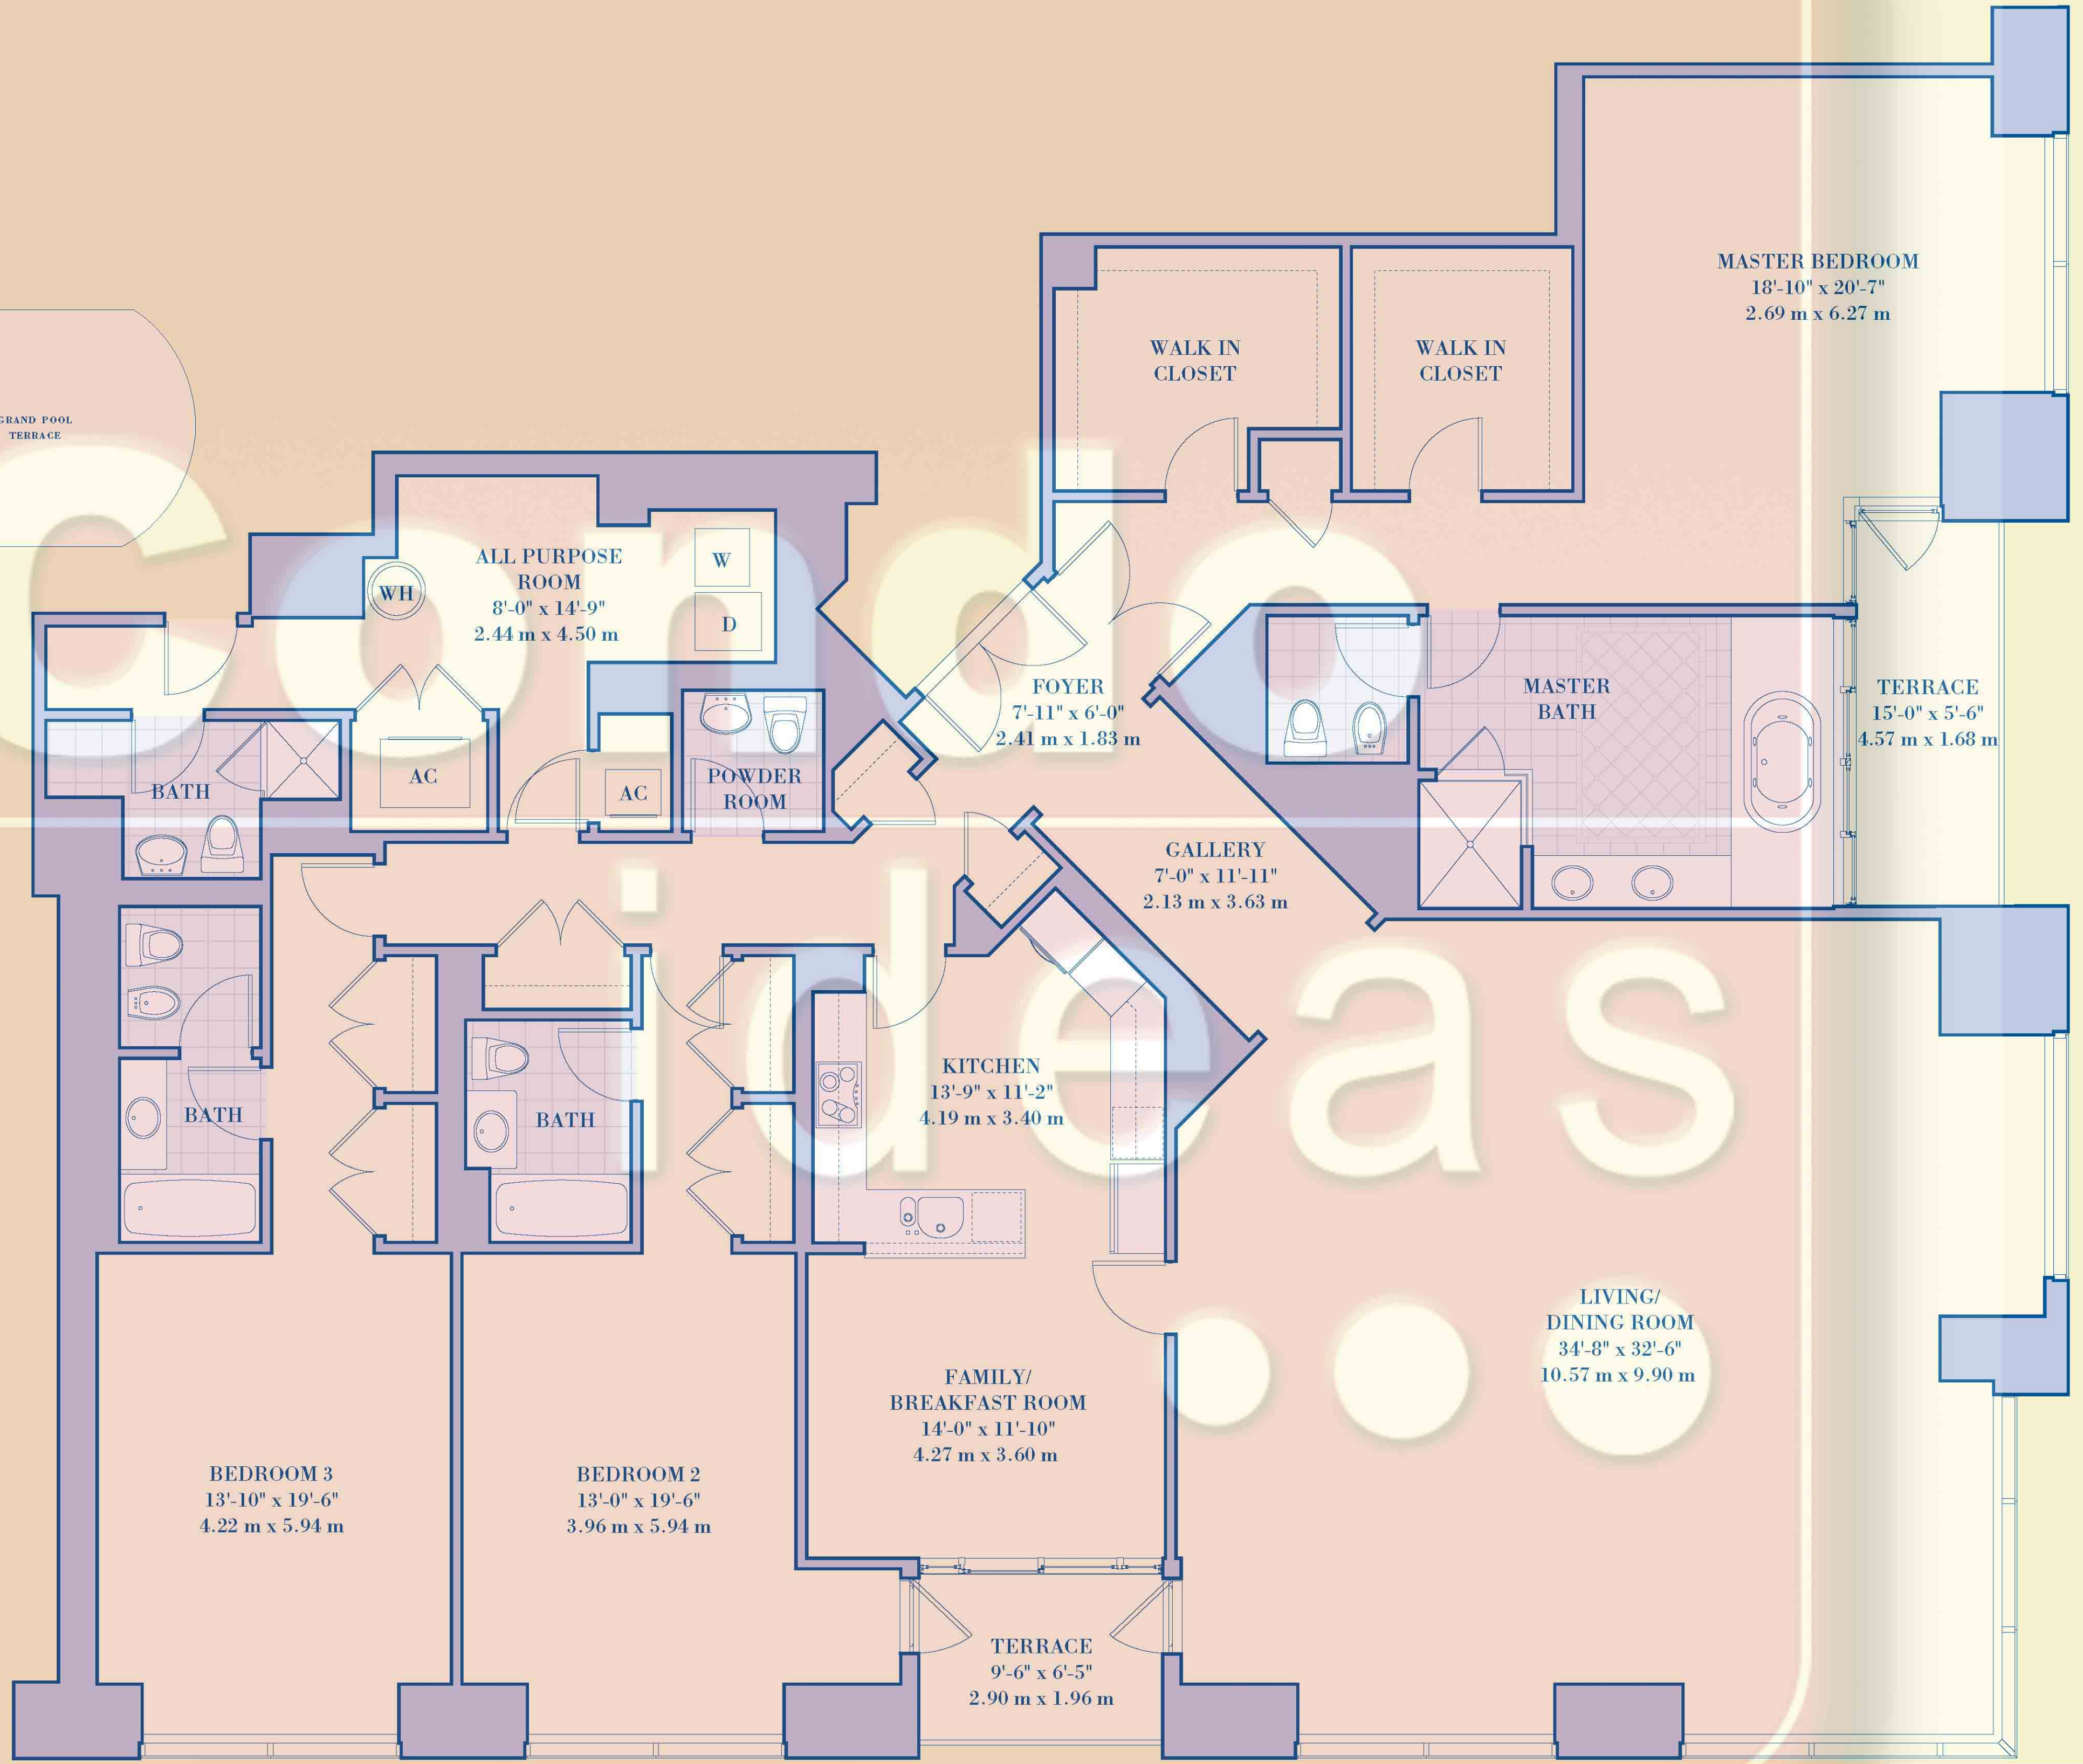

FOUR SEASONS
HOTEL AND TOWER
Miami

**THE TOWER
RESIDENCES**

F

FLOORS 41-66
PENTHOUSES 1-4

*3 Bedrooms, 4 1/2 baths,
family/breakfast room, 2 terraces
4,269 sq. ft. to 3,832 sq. ft.
397 m² to 356 m²*

SCALE: 1/4"=1'

Contact: Condoideas.com

Tel.(305) 428-2439

Fax.(305) 675-2779

Email: Info@condoideas.com

Web www.condoideas.com

Condoideas.com is an independent service provider
and is not affiliated with the developer