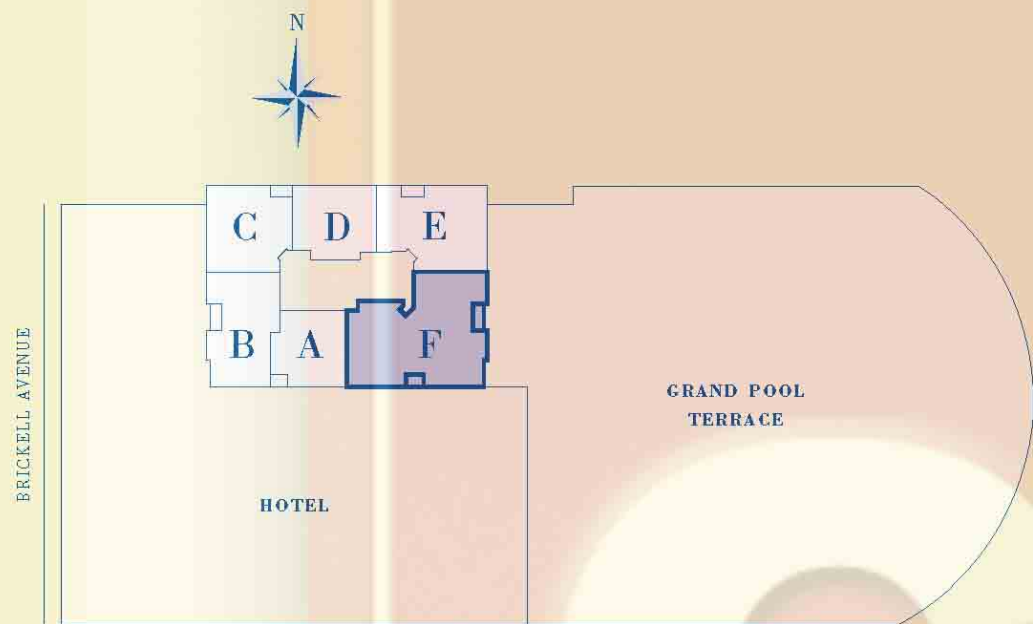

FOUR SEASONS
HOTEL AND TOWER
Miami

**THE TOWER
RESIDENCES**

F

FLOORS 41-66
PENTHOUSES 1-4

*3 Bedrooms, 4 1/2 baths,
family/breakfast room, 2 terraces
4,269 sq. ft. to 3,832 sq. ft.
397 m² to 356 m²*

SCALE: 1/4"=1'

Contact: Condoideas.com

Tel.(305) 428-2439

Fax.(305) 675-2779

Email: Info@condoideas.com

Web www.condoideas.com

Condoideas.com is an independent service provider
and is not affiliated with the developer