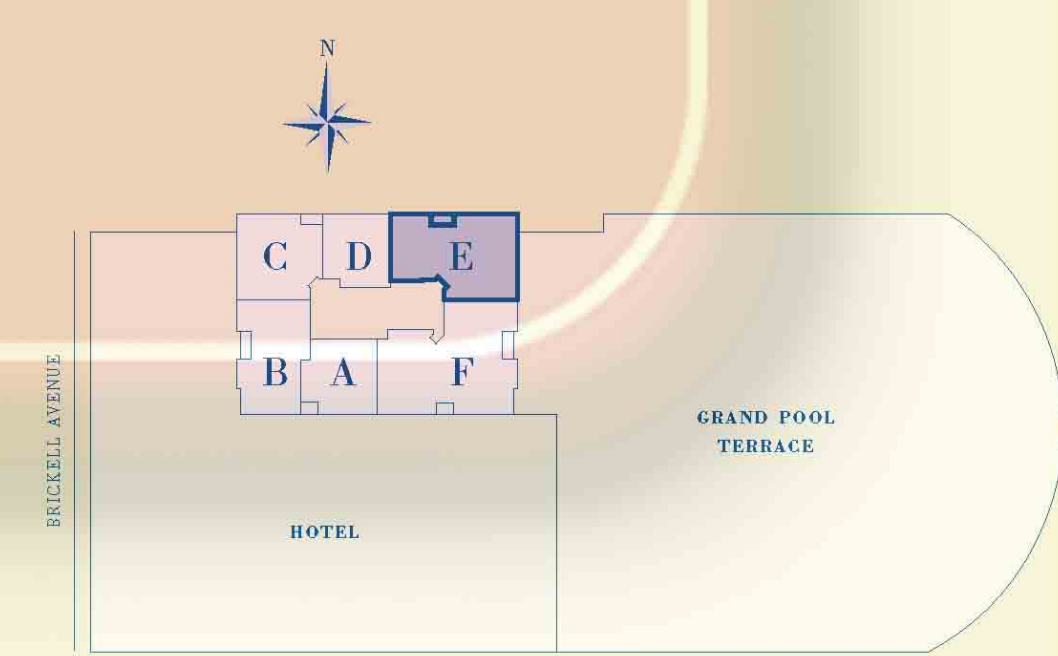

Contact: Condoideas.com
Tel. (305) 428-2439
Fax. (305) 675-2779
Email. Info@condoideas.com
Web www.condoideas.com
Condoideas.com is an independent service provider
and is not affiliated with the developer