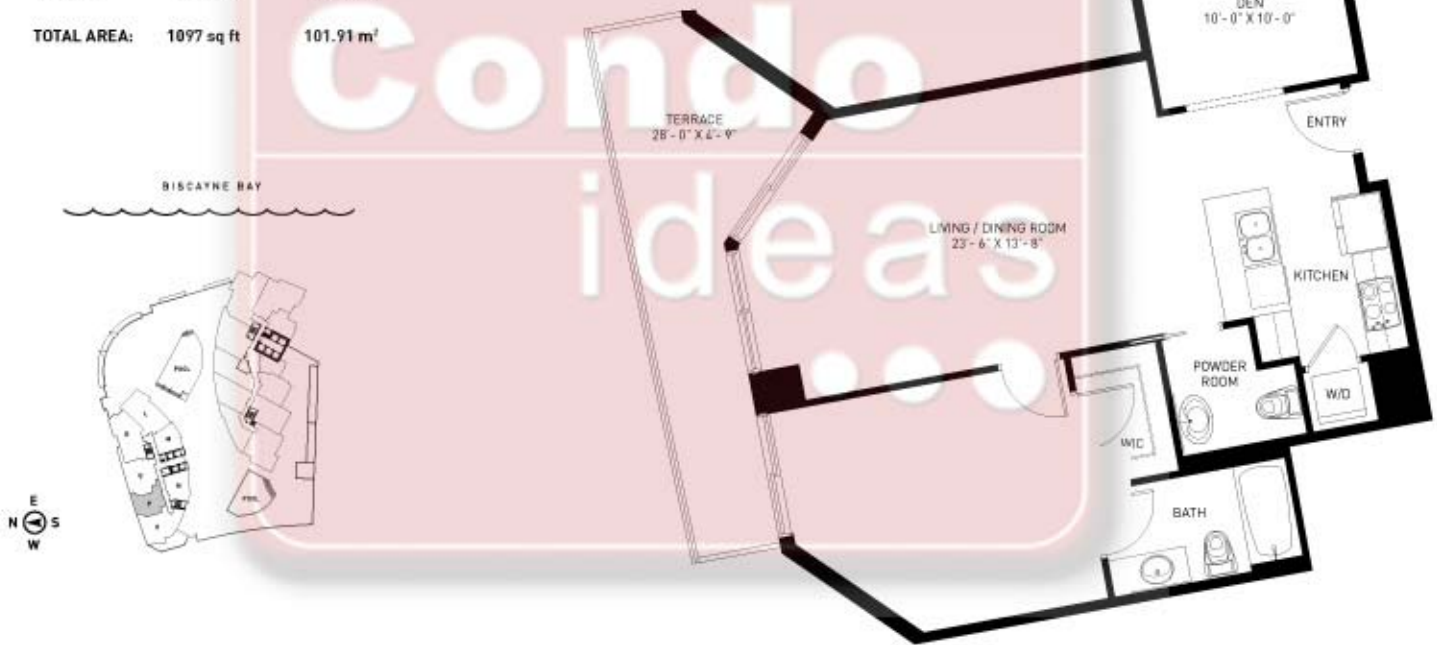

RESIDENCE P

1 BEDROOM • 1.5 BATH • DEN • TERRACE

Unit Area: 935 sq ft 86.86 m²

Terrace: 162 sq ft 15.05 m²

TOTAL AREA: 1097 sq ft 101.91 m²

Contact: Condoideas.com

Tel. (305) 428-2439

Fax. (305) 675-2779