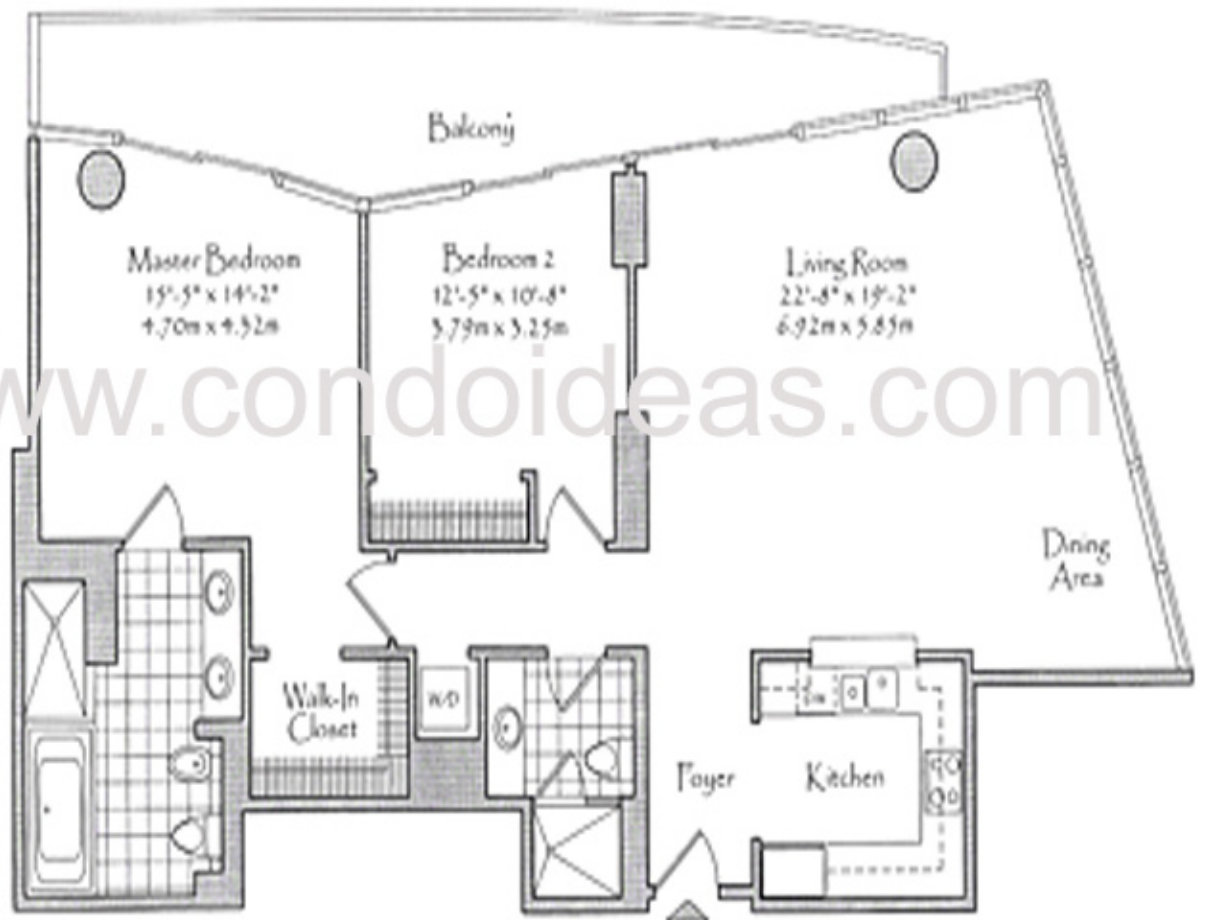

THE SBTAI

Residence 06

Floors 17-38

2 Bedrooms, 2 Baths

Balcony

1,405 Square Feet

130.52 Square Meters

www.condoideas.com

*Building dimensions may vary from floor to floor. Gross 1341 Square Feet to 1411 Square Feet
126.41 Square Meters to 130.41 Square Meters

Contact: Condoideas.com

Tel.(305) 428-2439

Fax.(305) 675-2779

Email. Info@condoideas.com